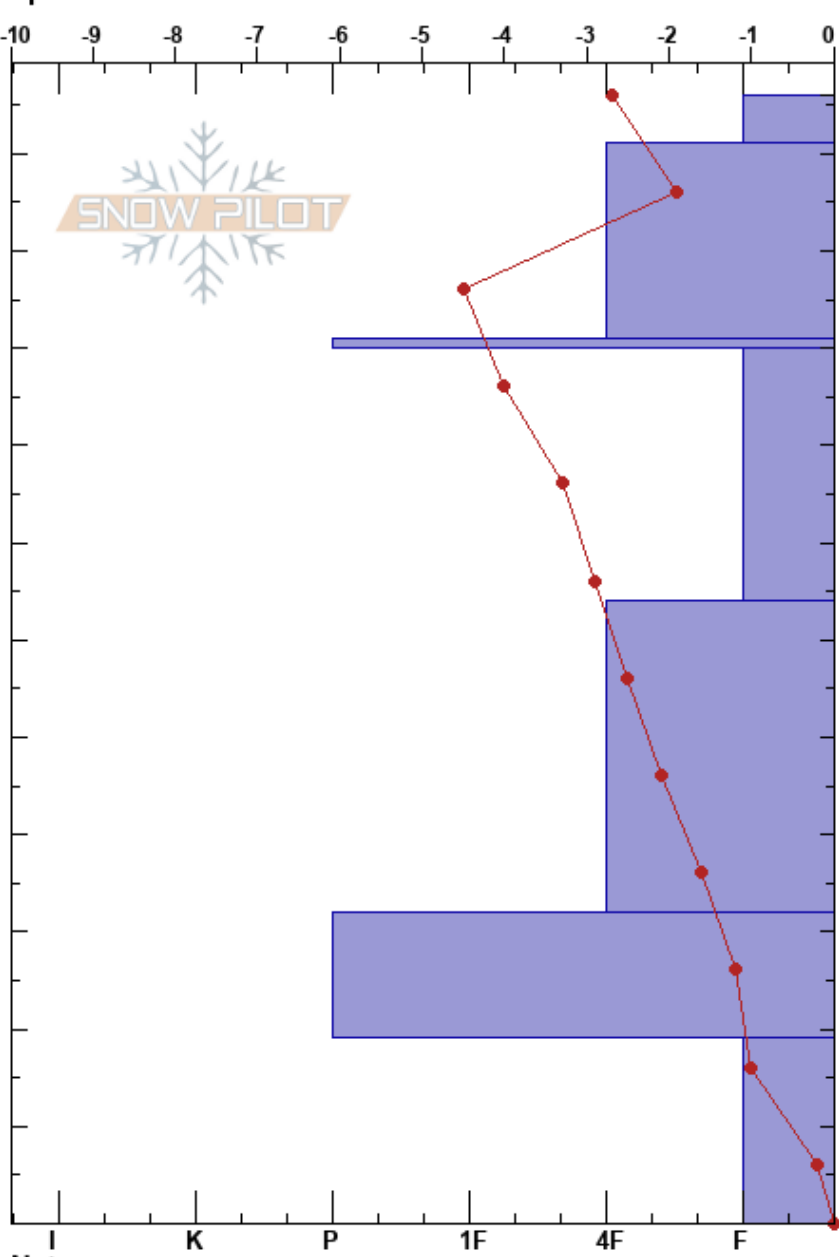

KP41
 Crested Butte
 CO
 Elevation: 2857 m
 Aspect: S
 Specifics:

Daniel Hogan
 03/06/2023 - 2:25pm
 Co-ord: 38.94156N, -106.97282W
 Slope Angle: 3°
 Wind Loading:

Stability:
 Air Temperature: 1°C
 Sky Cover: FEW
 Precipitation: NO
 Wind: SW Moderate

HS:116 Layer Notes:

Pressure (hPa)	Crystal		Moisture	ρ kg/m ³	Stability tests & Layer comments
	Form	Size			
116	/	0.3			
110	/ (●)	0.1-0.5			
100	/	0.1-0.5		209	
90	⊙			278	
80	⊙			276	
70	⊙ (●)	0.3-1		312	
60				305	
50	⊙	0.5-1.5		336	
40				335	
30	⊙	0.3-0.5		369	
20				372	
10	^	1-4		438	
0				312	

Notes: Surface Temperature @ 1421:

IR: -2.7C

Thermometer: +1.5C

Thermometer gave rather high values, but will include raw values for purposes of gradients. Had to adjust by -1.5 degrees to fill in the values in this plot.