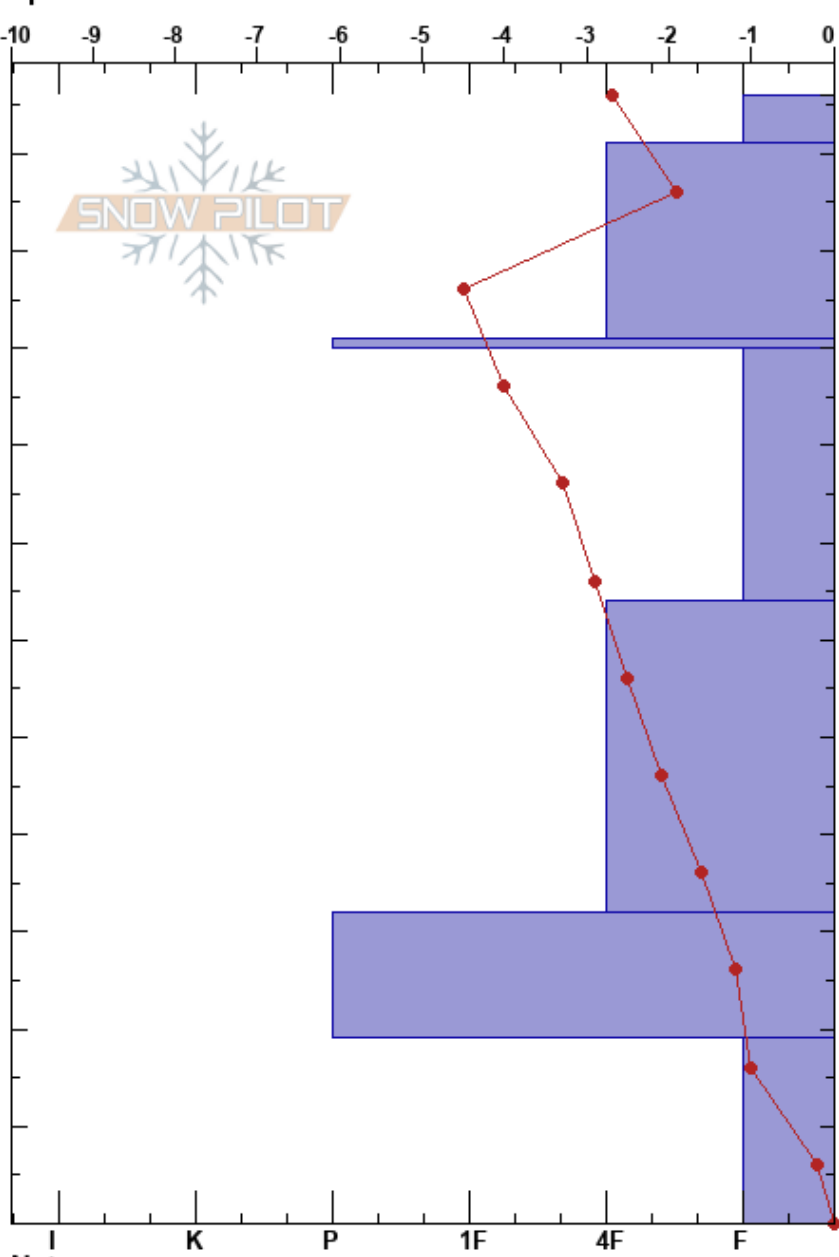

KP41
 Crested Butte
 CO
 Elevation: 2857 m
 Aspect: S
 Specifics:

Daniel Hogan
 03/06/2023 - 2:25pm
 Co-ord: 38.94156N, -106.97282W
 Slope Angle: 3°
 Wind Loading:

Stability:
 Air Temperature: 1°C
 Sky Cover: FEW
 Precipitation: NO
 Wind: SW Moderate

HS:116 Layer Notes:

Pressure (hPa)	Crystal		Moisture	ρ kg/m³	Stability tests & Layer comments
	Form	Size			
116	/	0.3			
110	/ (●)	0.1-0.5			
100	/	0.1-0.5		209	
90	⊙			278	
80	⊙			276	
70	⊙ (●)	0.3-1		312	
60				305	
50	⊙	0.5-1.5		336	
40				335	
30	⊙	0.3-0.5		369	
20				372	
10	^	1-4		438	
0				312	

Notes: Surface Temperature @ 1421:

IR: -2.7C

Thermometer: +1.5C

Thermometer gave rather high values, but will include raw values for purposes of gradients. Had to adjust by -1.5 degrees to fill in the values in this plot.