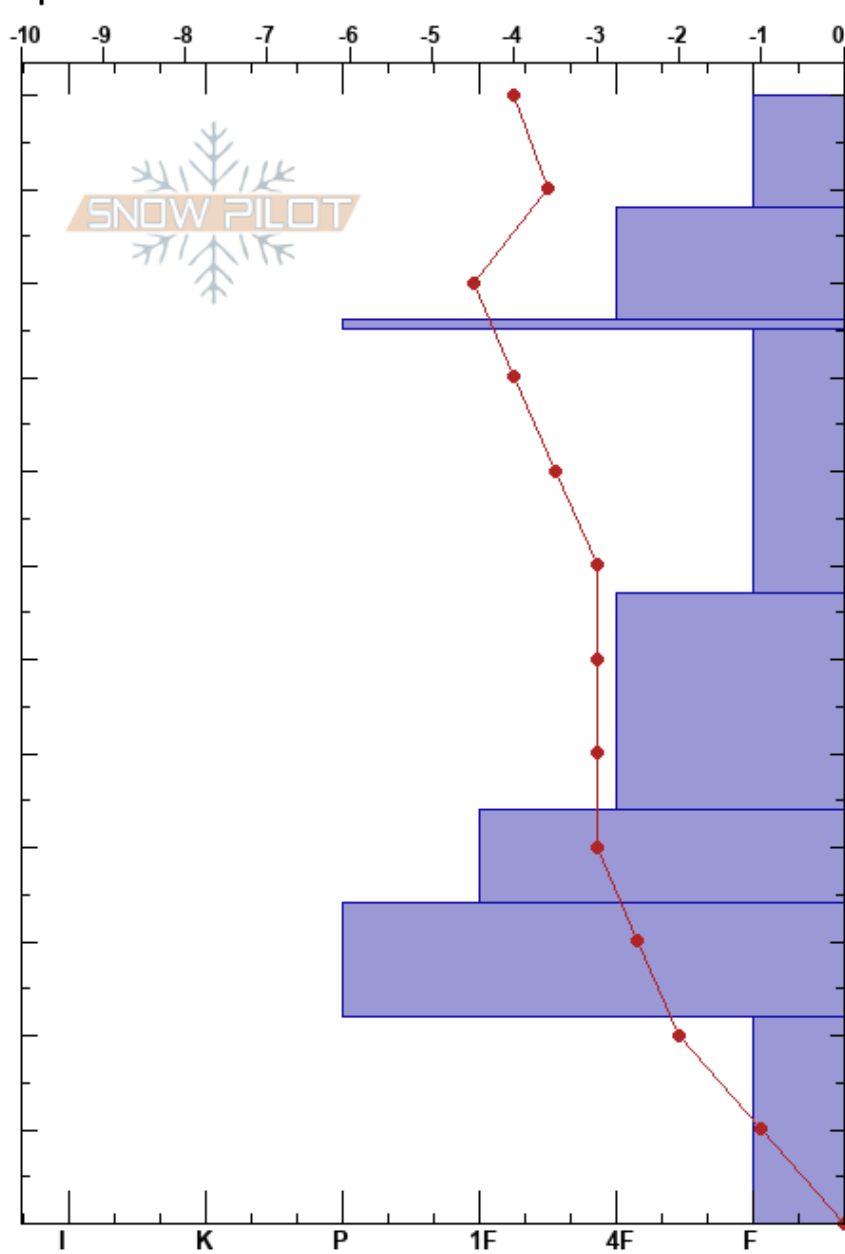

KP40
 Crested Butte
 CO
 Elevation: 2857 m
 Aspect: S
 Specifics:

Daniel Hogan
 03/05/2023 - 10:46am
 Co-ord: 38.94156N, -106.97282W
 Slope Angle: 3°
 Wind Loading:

Stability:
 Air Temperature: -4°C
 Sky Cover: BKN
 Precipitation: NO
 Wind: SW Moderate

HS: 120 Layer Notes:

Form	Crystal Size	Moisture	ρ kg/m ³	Stability tests & Layer comments
/				
/ (●)	0.1-0.5		194	
● (/)	0.1-0.5		270	
⊙⊙			260	
□ (⊖)	0.3-1		260	
			289	
			342	
⊖	0.3-1		335	
			380	
⊖	0.3-1		401	
			333	
^	1-4		365	

Notes: Surface temperature @ 1046
 IR: -4 C
 Thermometer: -0.2 C
 Bushes below 10 cm