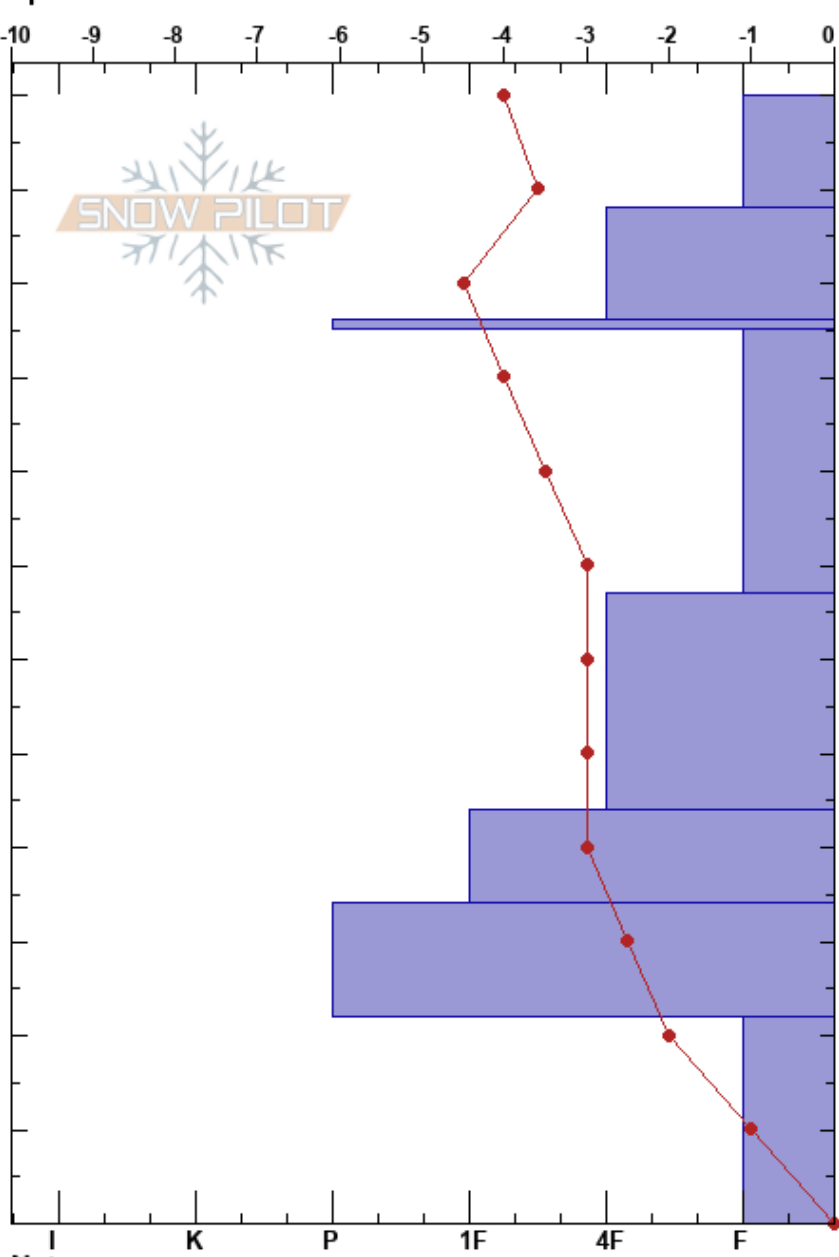

KP40
 Crested Butte
 CO
 Elevation: 2857 m
 Aspect: S
 Specifics:

Daniel Hogan
 03/05/2023 - 10:46am
 Co-ord: 38.94156N, -106.97282W
 Slope Angle: 3°
 Wind Loading:

Stability:
 HS: 120 Layer Notes:
 Air Temperature: -4°C
 Sky Cover: BKN
 Precipitation: NO
 Wind: SW Moderate

Form	Crystal Size	Moisture	ρ kg/m ³	Stability tests & Layer comments
/				
/ (●)	0.1-0.5		194	
● (/)	0.1-0.5		270	
⊙⊙			260	
□ (⊖)	0.3-1		260	
			289	
			342	
⊖	0.3-1		335	
			380	
⊖	0.3-1		401	
⊖	0.3-0.5		333	
^	1-4		365	

Notes: Surface temperature @ 1046
 IR: -4 C
 Thermometer: -0.2 C
 Bushes below 10 cm