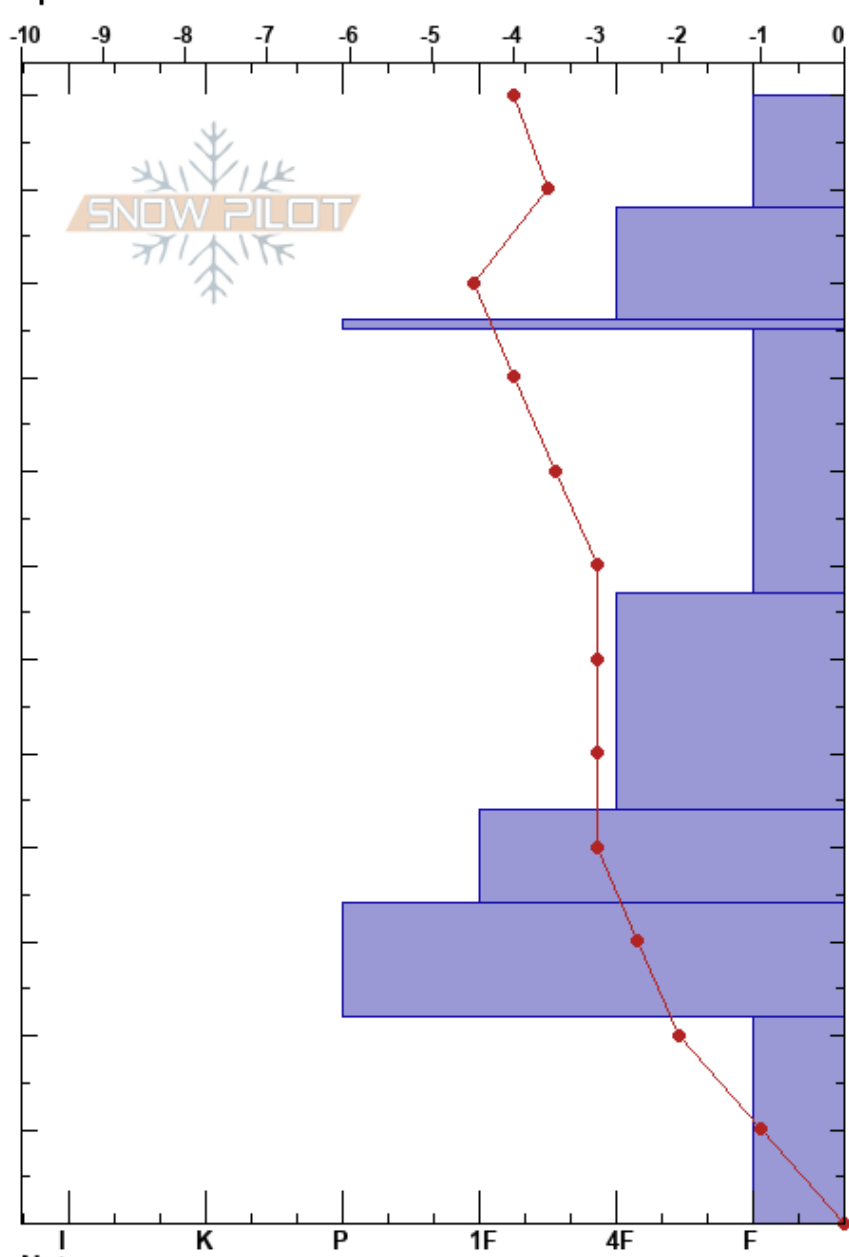

KP40
 Crested Butte
 CO
 Elevation: 2857 m
 Aspect: S
 Specifics:

Daniel Hogan
 03/05/2023 - 10:46am
 Co-ord: 38.94156N, -106.97282W
 Slope Angle: 3°
 Wind Loading:

Stability:
 HS: 120 Layer Notes:
 Air Temperature: -4°C
 Sky Cover: BKN
 Precipitation: NO
 Wind: SW Moderate

Form	Crystal Size	Moisture	ρ kg/m ³	Stability tests & Layer comments
/				
/ (●)	0.1-0.5		194	
● (/)	0.1-0.5		270	
⊙⊙			260	
□ (⊖)	0.3-1		260	
			289	
			342	
⊖	0.3-1		335	
			380	
⊖	0.3-1		401	
			333	
⊖	0.3-0.5			
			365	
^	1-4			

Notes: Surface temperature @ 1046
 IR: -4 C
 Thermometer: -0.2 C
 Bushes below 10 cm