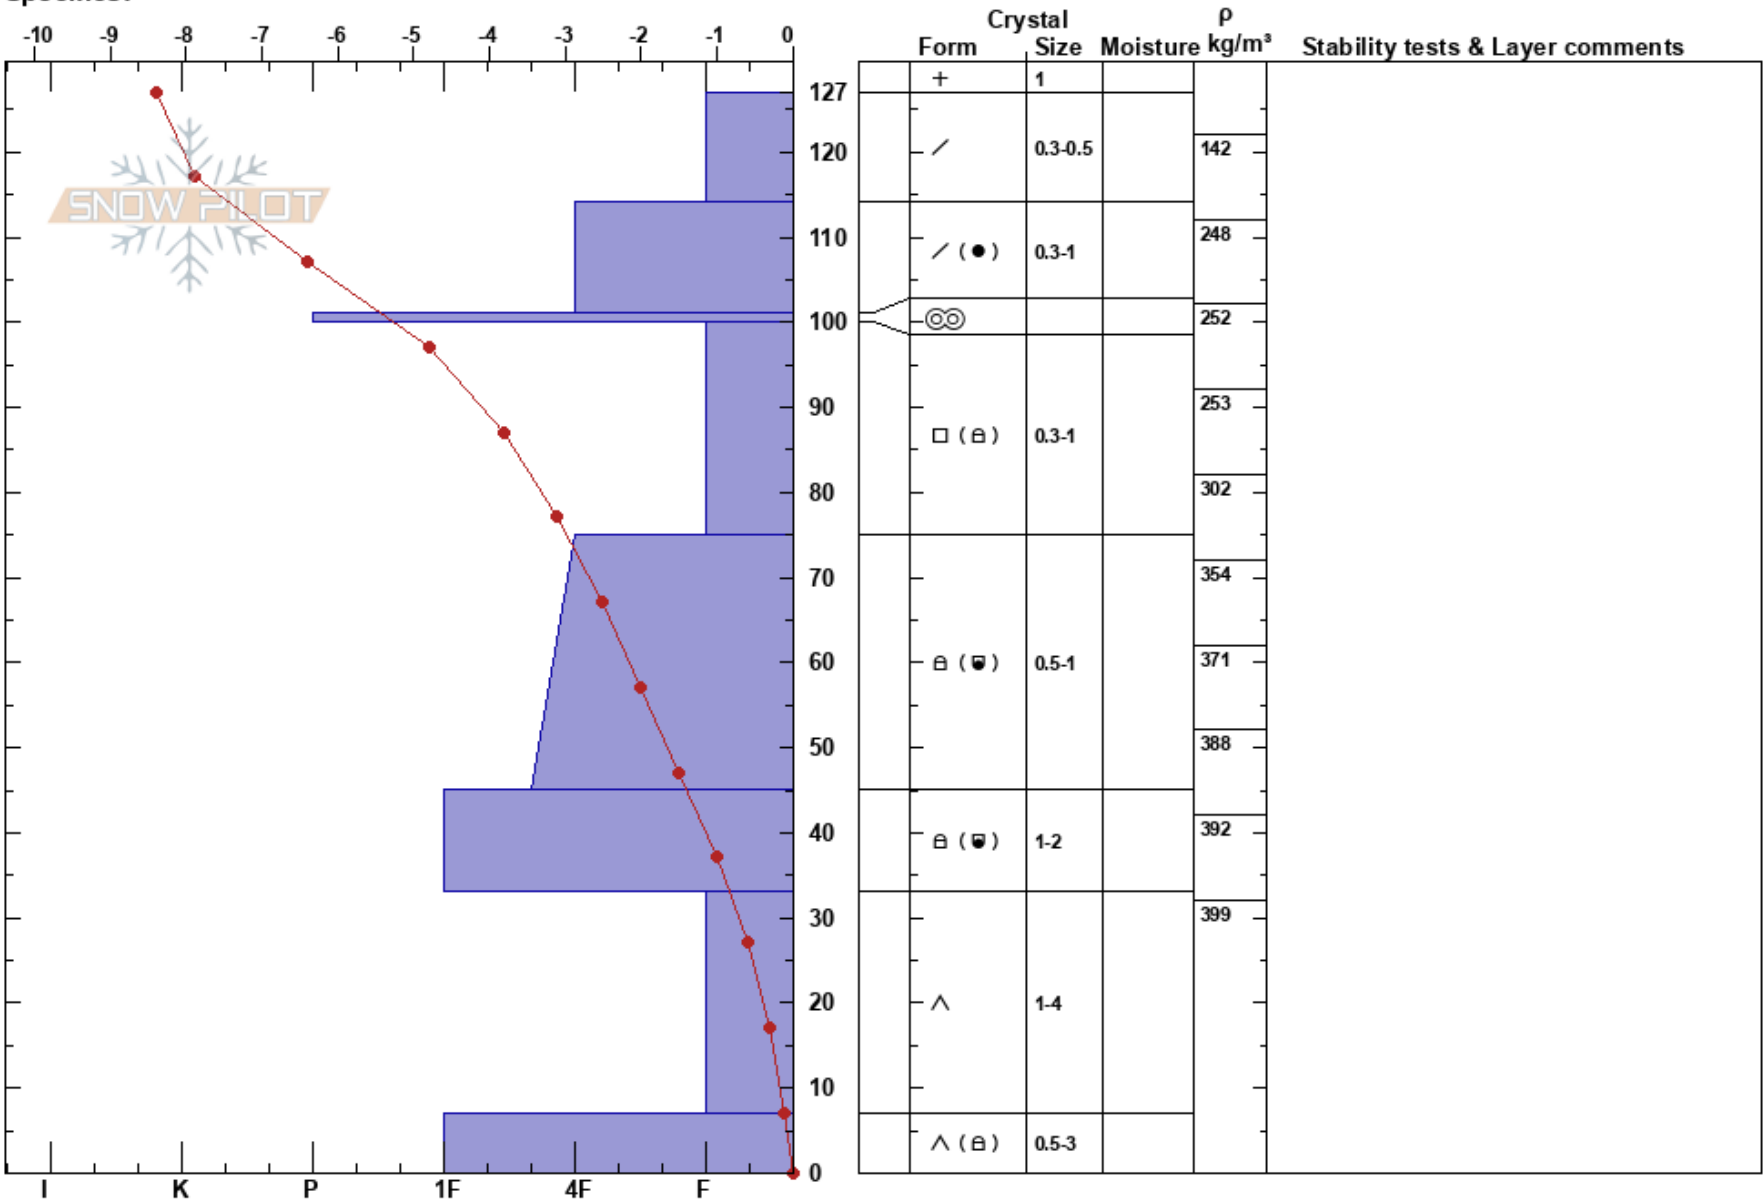

KP39
 Crested Butte
 CO
 Elevation: 2857 m
 Aspect: S
 Specifics:

Daniel Hogan
 03/03/2023 - 9:30am
 Co-ord: 38.94156N, -106.97282W
 Slope Angle: 3°
 Wind Loading:

HS: 127 Layer Notes:
 Air Temperature: -10°C
 Sky Cover: BKN
 Precipitation: NO
 Wind: Calm

Notes: Surface Temperature @ 0921:
 IR: -8.4
 Thermometer: -4.7
 Thermometer gave anomalously high temperatures near the bottom of the pit.
 Bushes below 27 cm