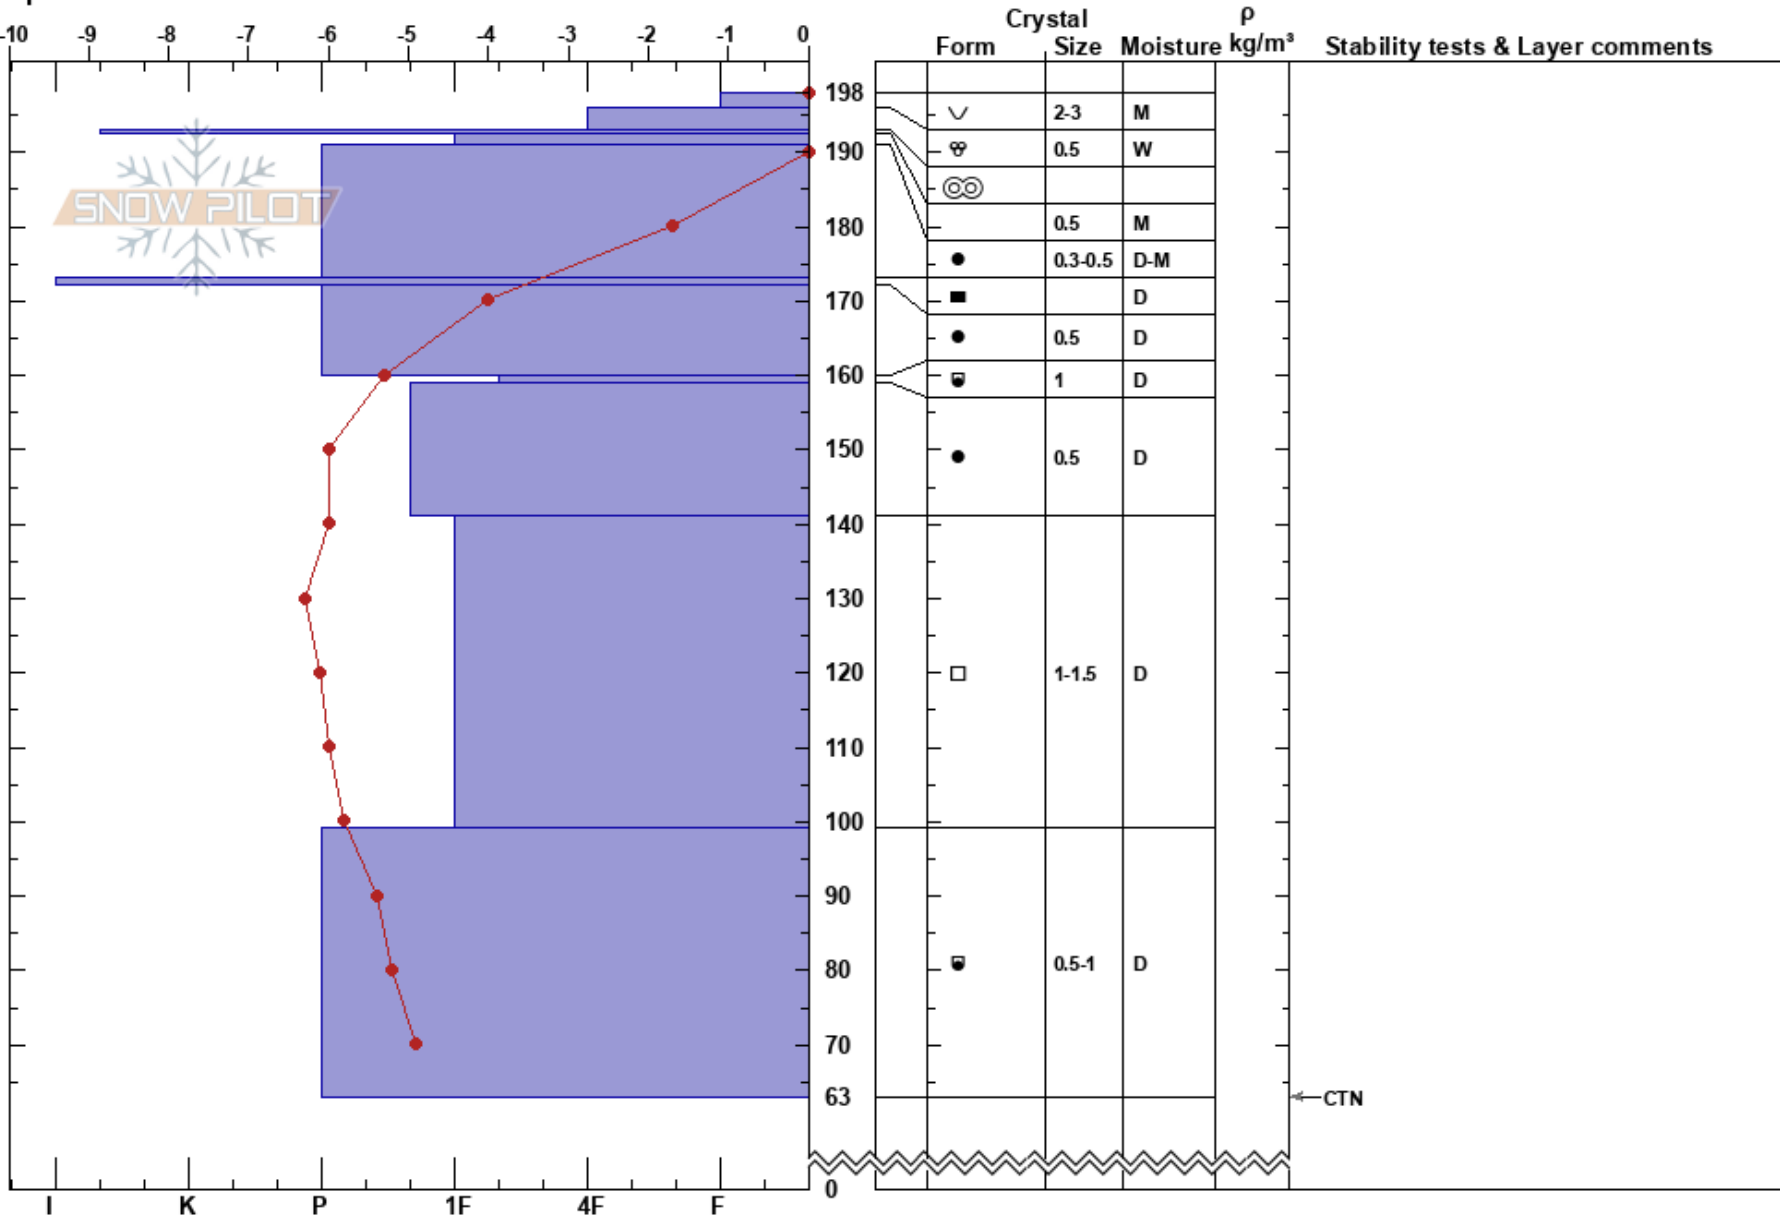

Kumroch AvPath6
 Kamchatka
 Russia
 Elevation: 995 m
 Aspect: S
 Specifics:

Aleksey Kvasnikov
 14/03/2023 - 16:07
 Co-ord: 55.70809N, 161.24609E
 Slope Angle: 30°
 Wind Loading:

Stability: Very Good HS: 198 Layer Notes:
 Air Temperature: -0.3°C PF: 1
 Sky Cover: CLR
 Precipitation: NO
 Wind: Calm