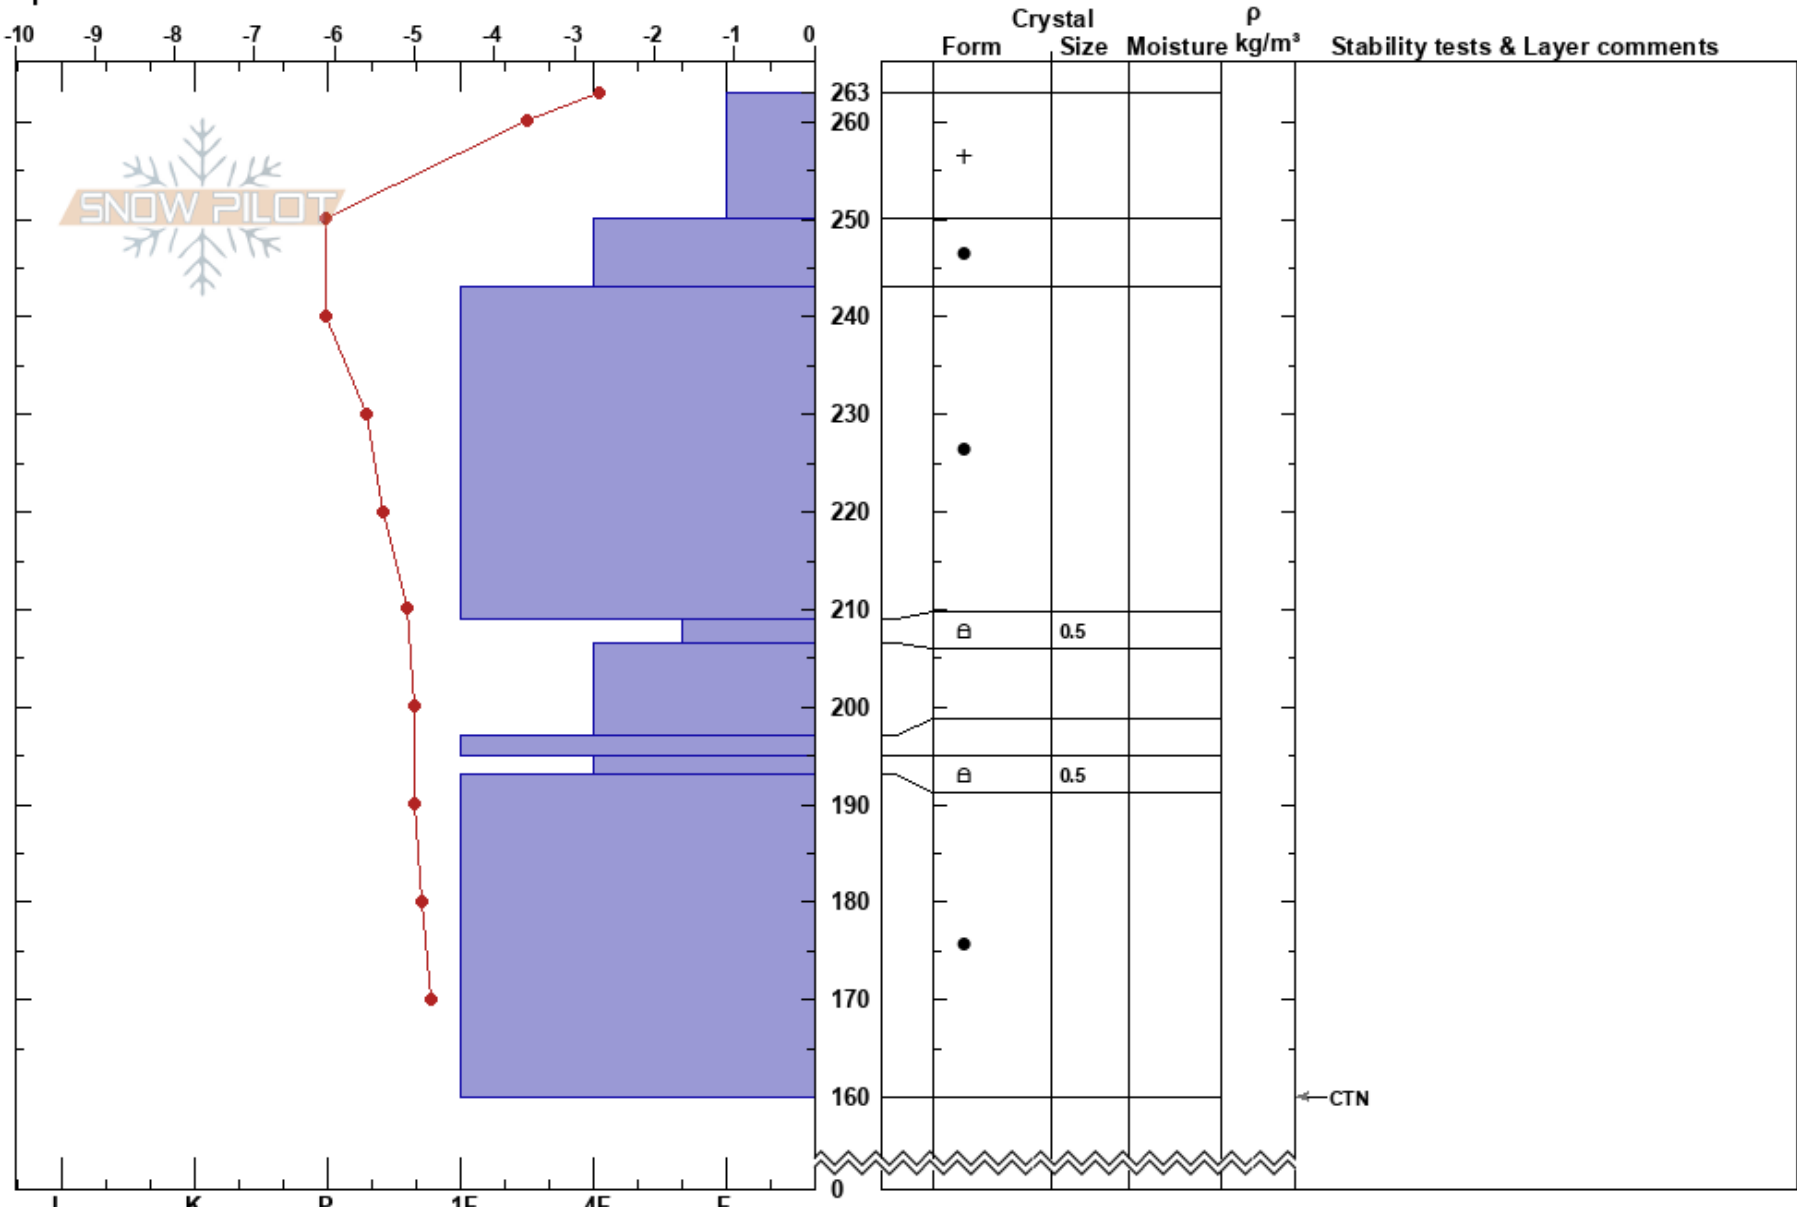

Laurel Amphitheater
 La Sal Mountains
 UT
 Elevation: 11080 ft
 Aspect: 325°
 Specifics:

Dave Garcia
 03/13/2023 - 4:00pm
 Co-ord: 38.45113N, -109.24498W
 Slope Angle: 32°
 Wind Loading:

Stability:
 Air Temperature: -4.2°C
 Sky Cover: BKN
 Precipitation: NO
 Wind: SW Light Breeze

HS:263
 Layer Notes:
 209-206.5cm: Problematic layer

Notes: