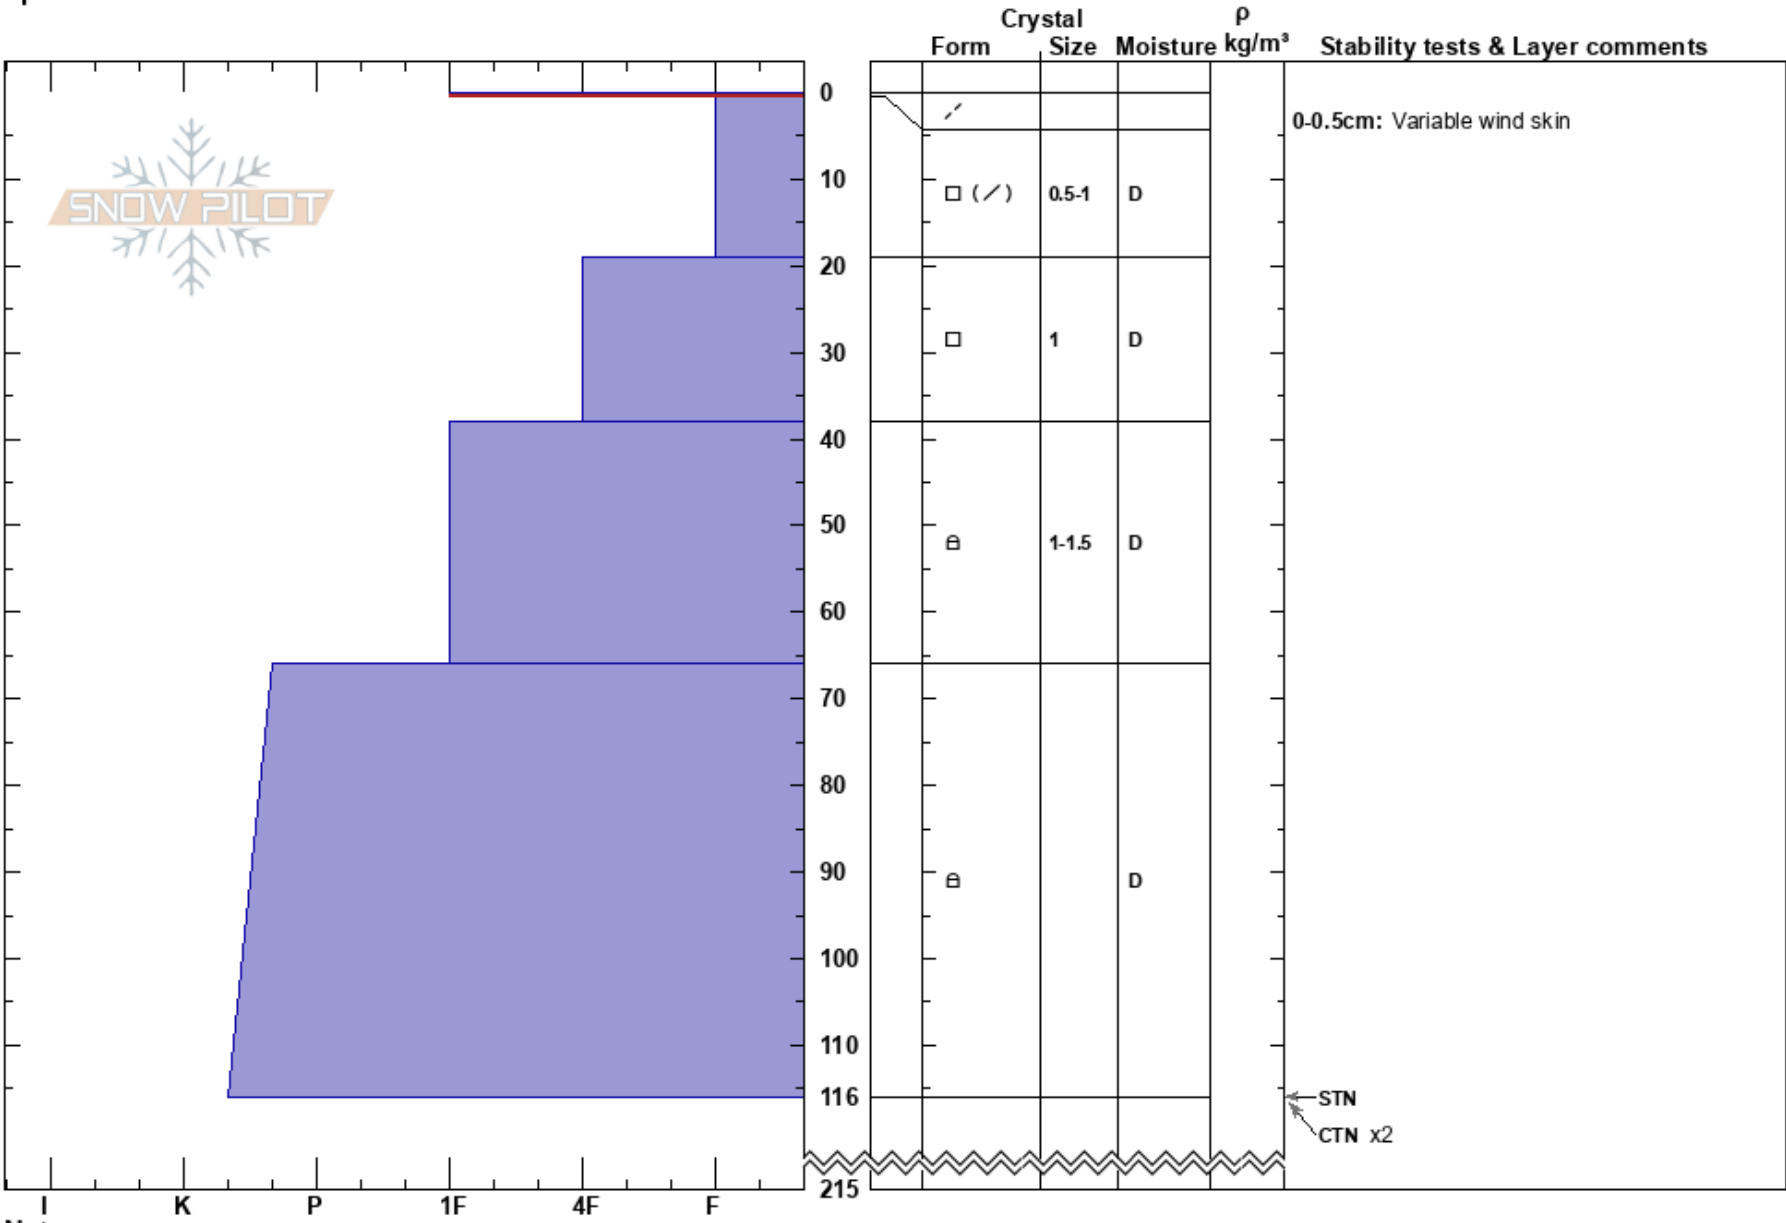

4068 N Aspect  
 Hatcher Pass  
 AK  
 Elevation: 3060 ft  
 Aspect: N  
 Specifics:

Michael Kerst  
 03/13/2023 - 12:30pm  
 Co-ord: 61.75959N, -149.28085W  
 Slope Angle: 23°  
 Wind Loading: no

Stability:  
 Air Temperature: -12°C  
 Sky Cover: CLR  
 Precipitation: NO  
 Wind: SE Light Breeze

HS:215  
 PF: 25  
 PS: 8  
 0-0.5cm: Variable wind skin  
 0-0.5cm: Problematic layer

Notes: