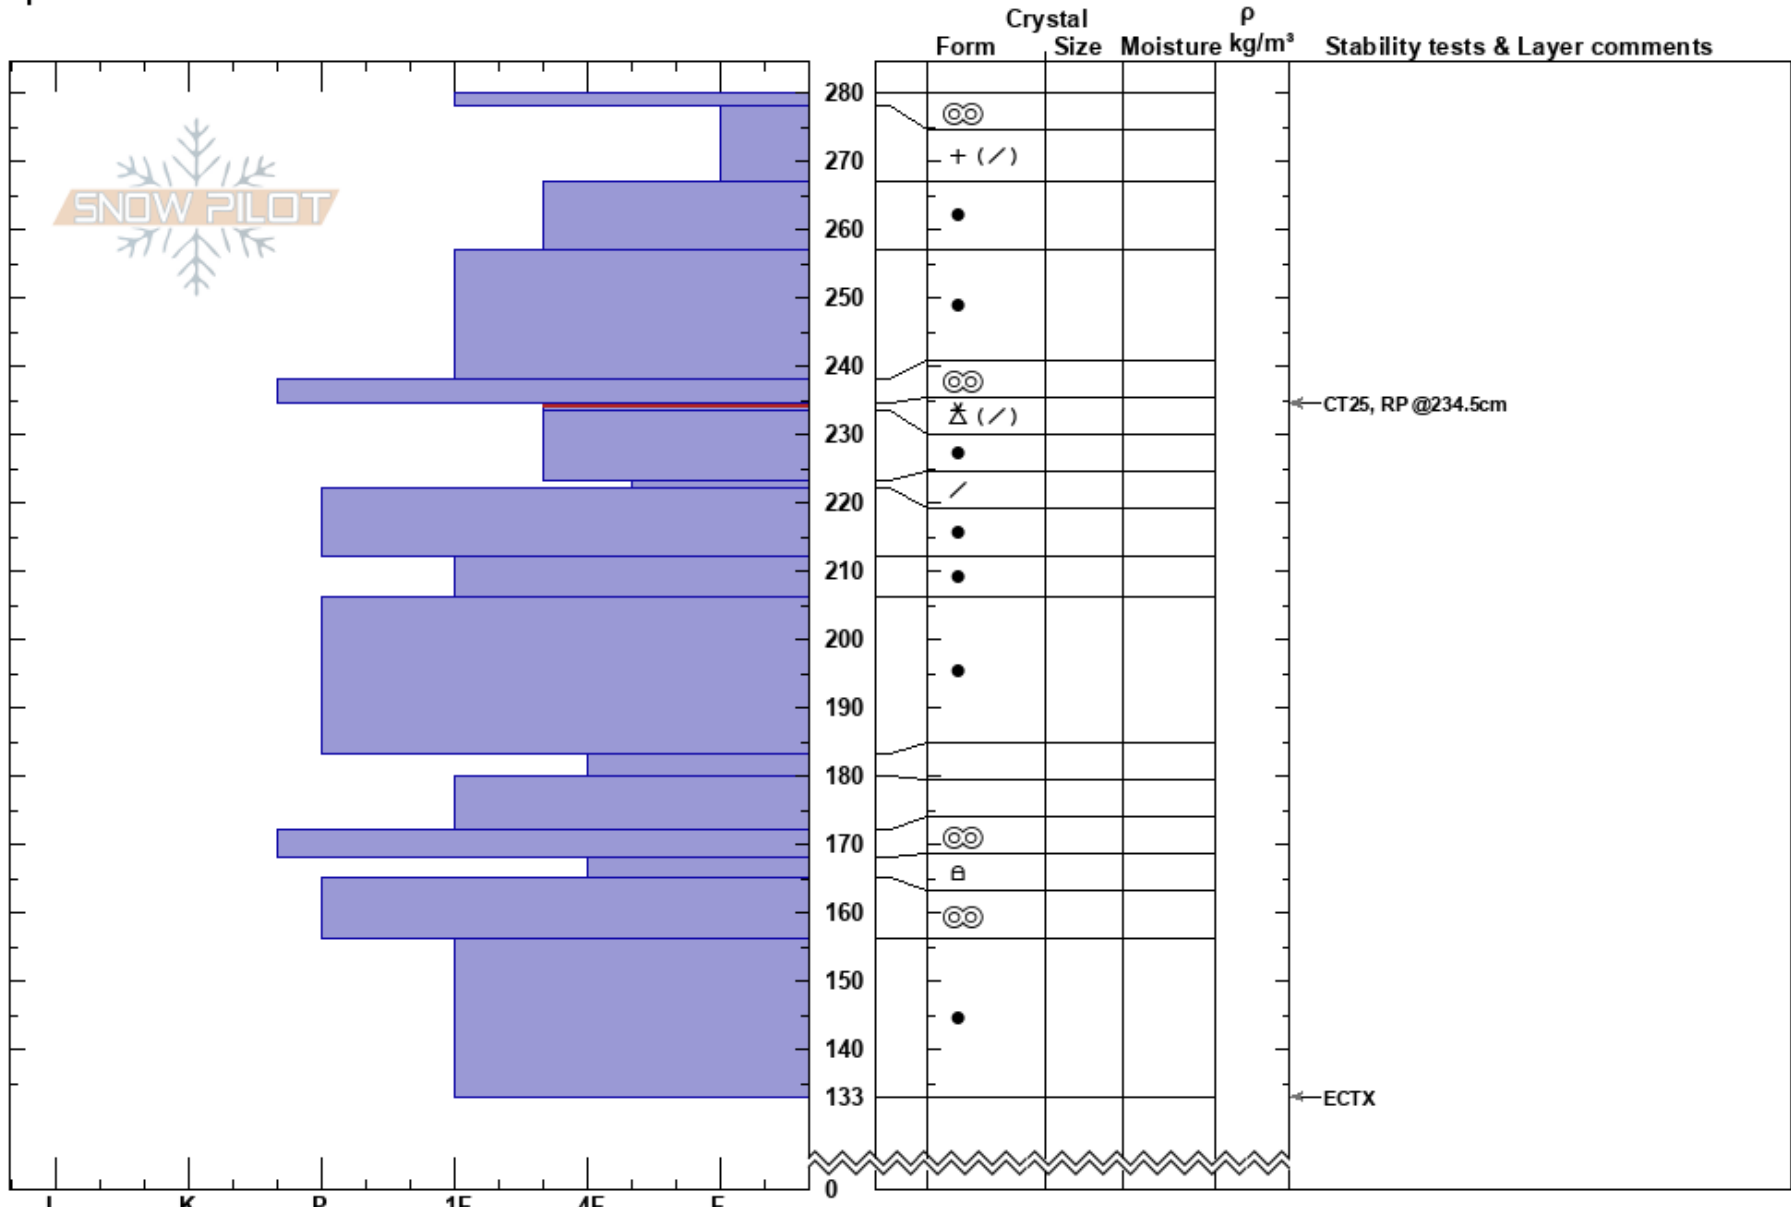

Cabin Trees
 La Sal Mountains
 UT
 Elevation: 11030 ft
 Aspect: 206°
 Specifics:

Dave Garcia
 03/13/2023 - 2:45pm
 Co-ord: 38.45222N, -109.24504W
 Slope Angle: 32°
 Wind Loading:

Stability:
 Air Temperature: -3.5°C
 Sky Cover: BKN
 Precipitation: NO
 Wind: SW Light Breeze

HS:280
 234.5-233.5cm: Problematic layer

Notes: