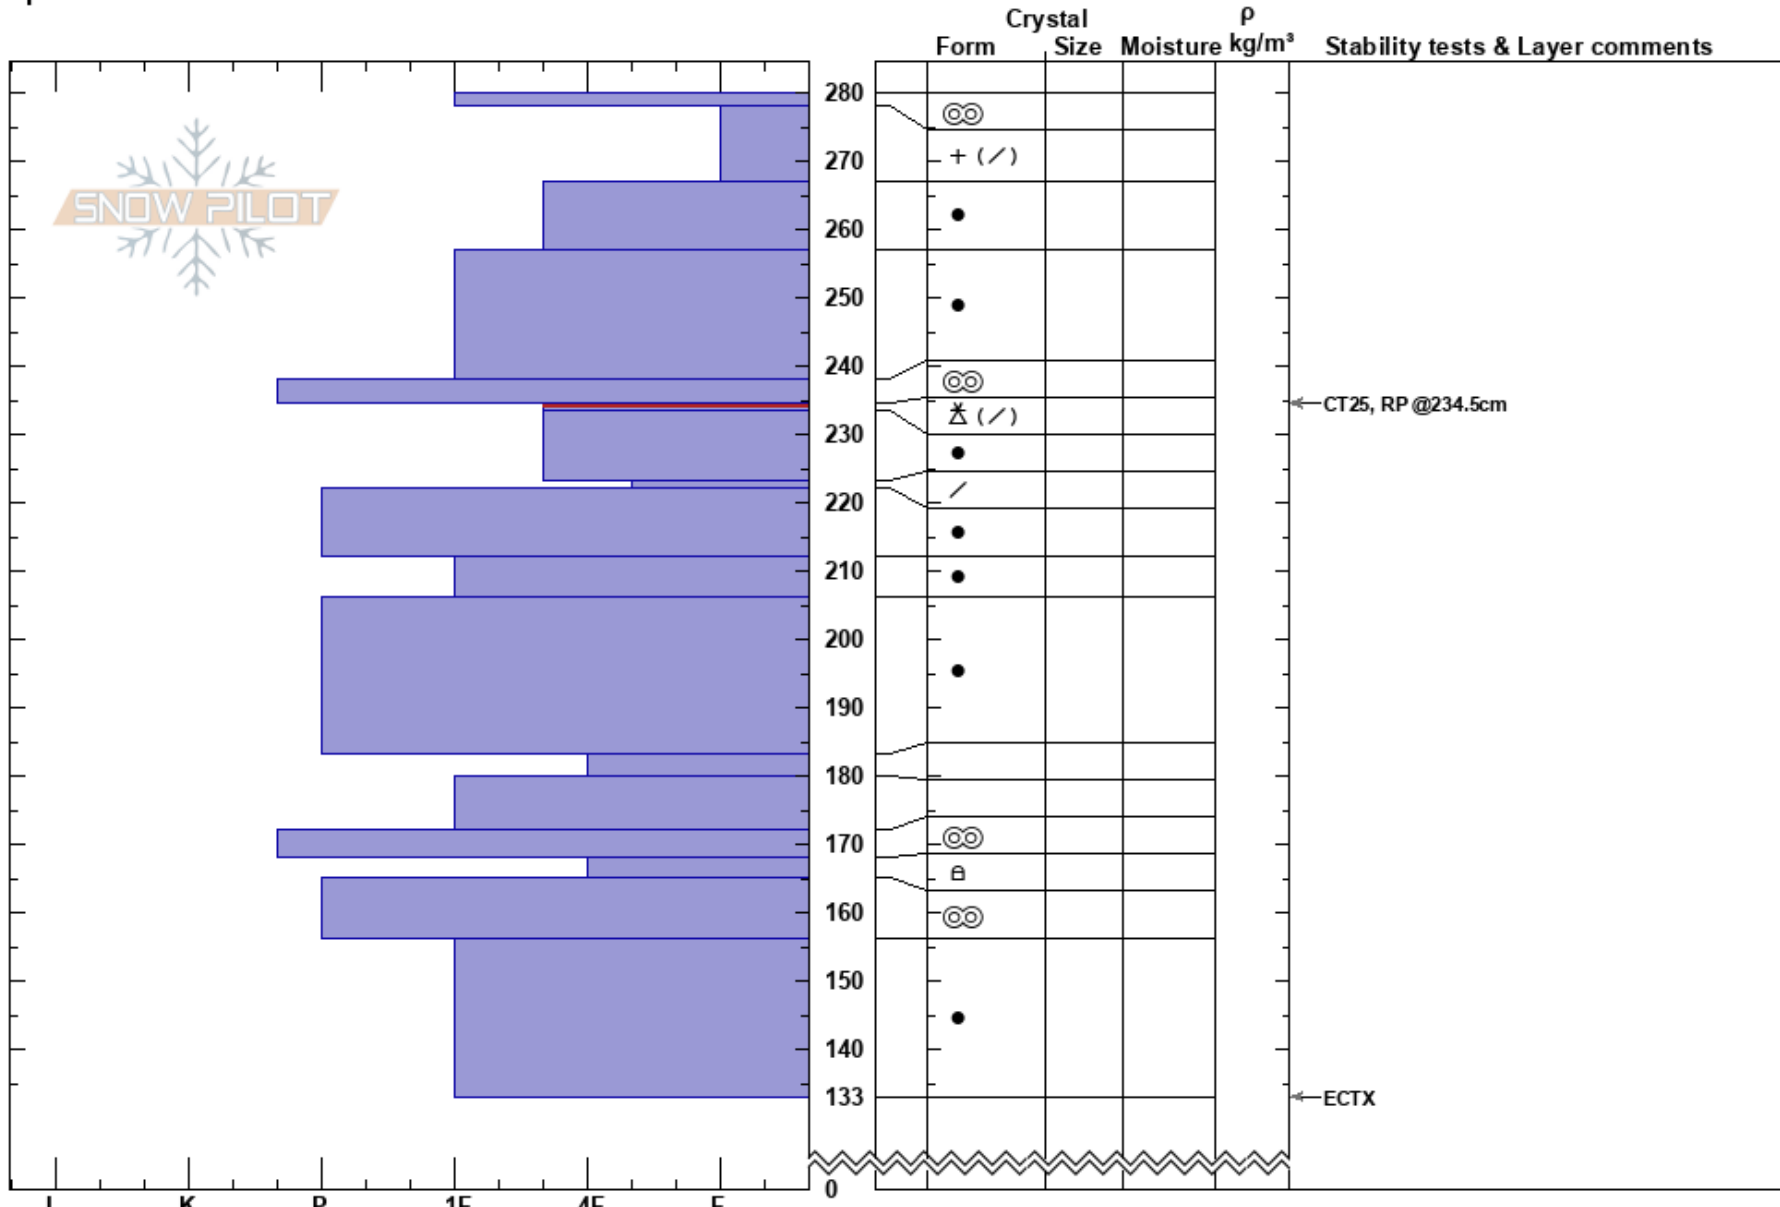

Cabin Trees
 La Sal Mountains
 UT
 Elevation: 11030 ft
 Aspect: 206°
 Specifics:

Dave Garcia
 03/13/2023 - 2:45pm
 Co-ord: 38.45222N, -109.24504W
 Slope Angle: 32°
 Wind Loading:

Stability:
 Air Temperature: -3.5°C
 Sky Cover: BKN
 Precipitation: NO
 Wind: SW Light Breeze

HS:280
 234.5-233.5cm: Problematic layer

Notes: