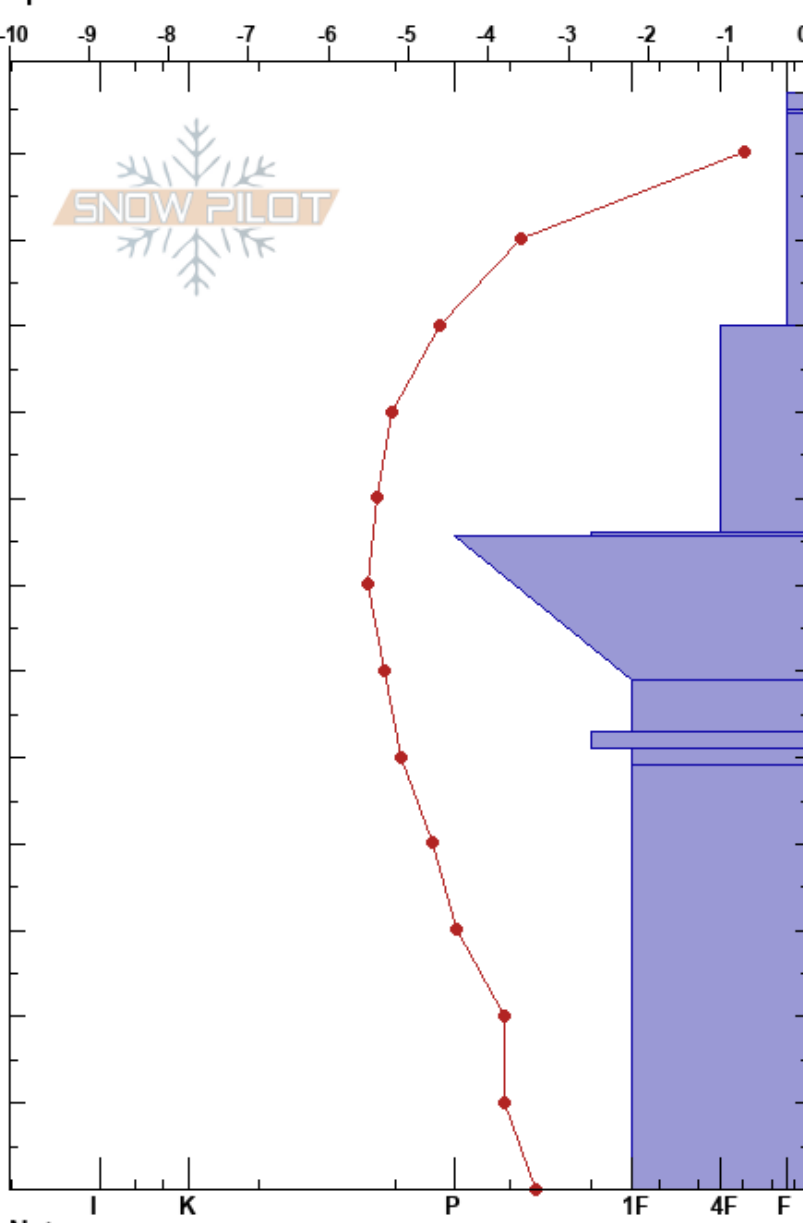

Goose Peak
 Silver Valley Area
 ID
 Elevation: 1859 m
 Aspect: W
 Specifics:

izzy davis
 03/13/2023 - 12:00pm
 Co-ord:
 Slope Angle:
 Wind Loading: previous

Stability:
 Air Temperature:
 Sky Cover: OVC
 Precipitation: S-1
 Wind: SW Light Breeze

HS: 127
 Layer Notes:
 76-75.5cm: Problematic layer

Form	Crystal		ρ kg/m ³	Stability tests & Layer comments
	Size	Moisture		
/ (•)	0.5	(0.5)		
-				
•	0.5			
•	0.3			
=				
•	0.3-0.5			
⊗	4-10			
=				
•	0.3-0.5			
•	0.5			

Notes: pit represents top 127cm of snow. Snowpack was deeper than pit dug
 Noticed small faceting around rain crust