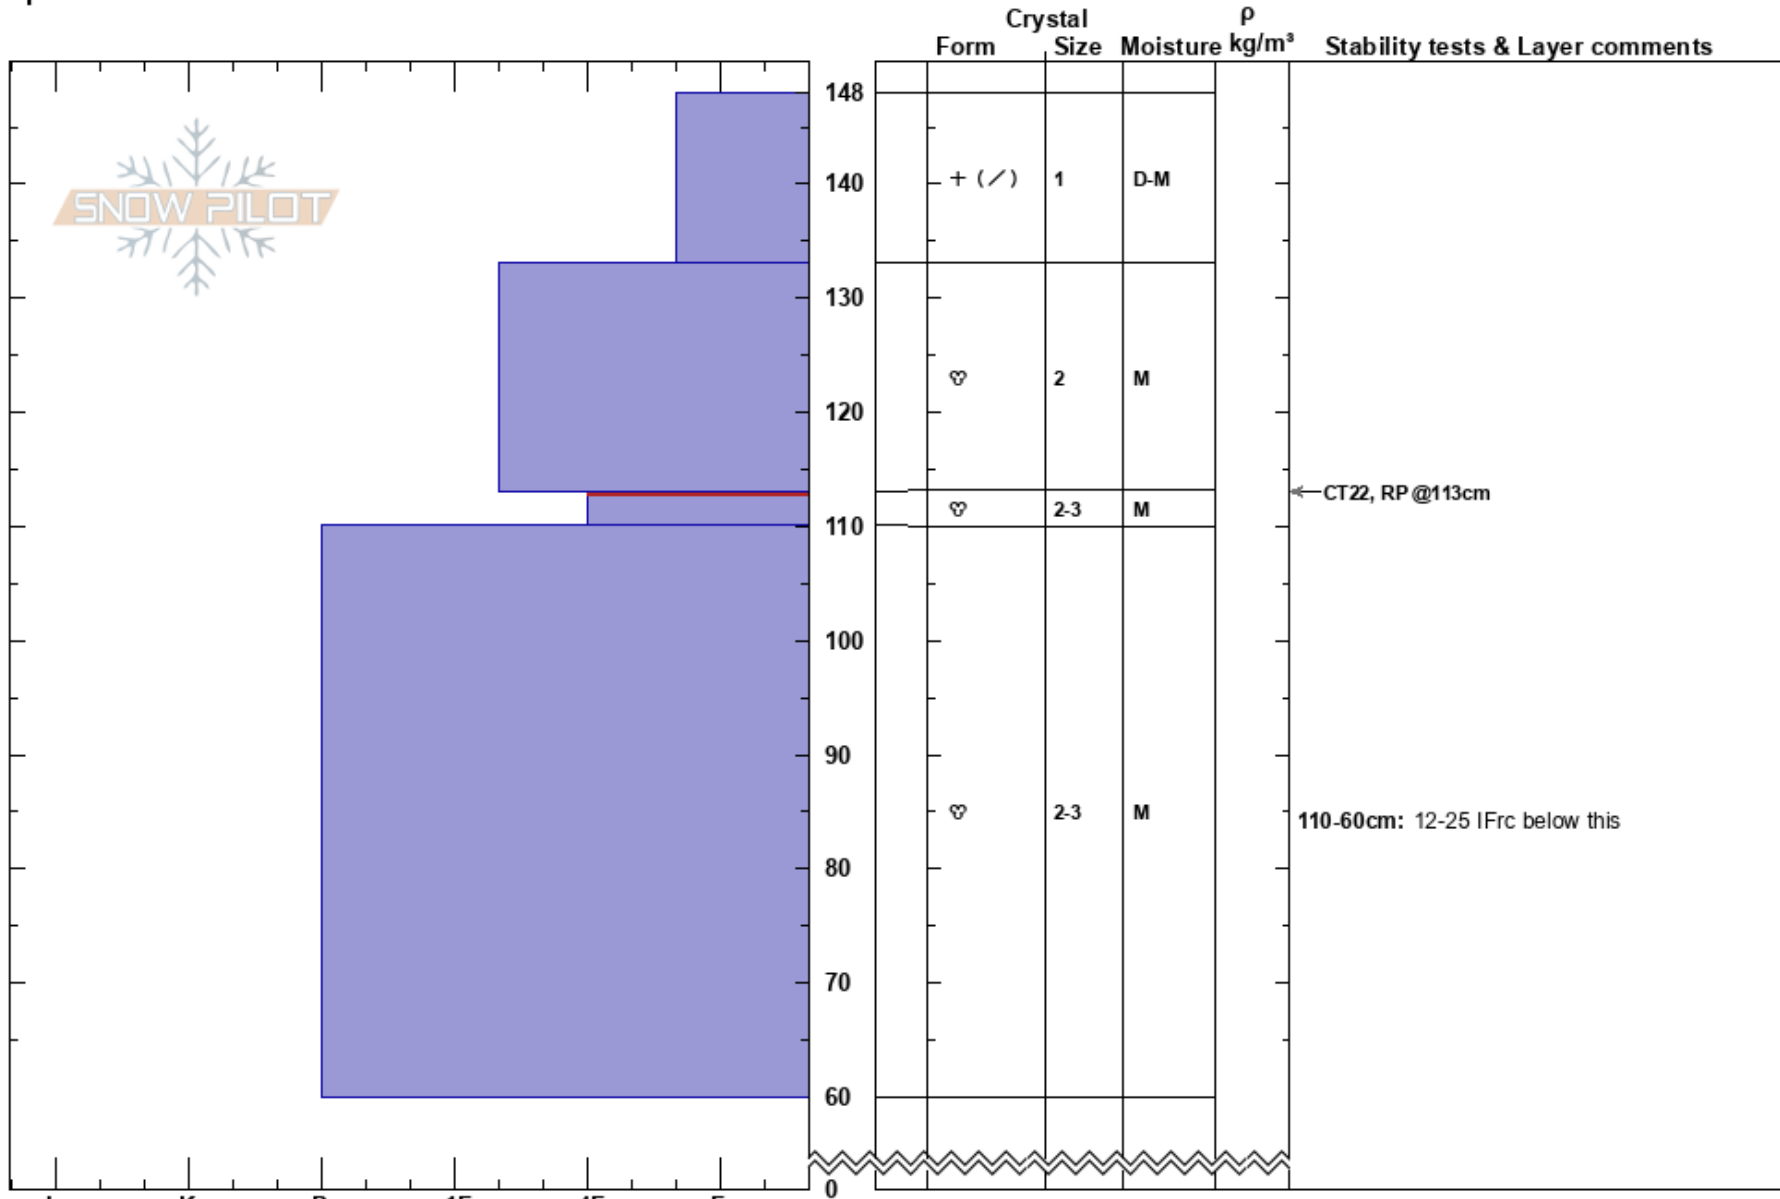

Edge of West Path
Central Cascades, East
WA

Dan Veenhuizen
03/13/2023 - 2:00pm
Co-ord: 48.20518N, -120.78599W
Slope Angle: 20°
Wind Loading: no

Stability: **HS: 148**
Air Temperature: -1°C **PF: 30** 113-110cm: Problematic layer
Sky Cover: OVC **PS: 20** 110-60cm: 12-25 IFrc below this
Precipitation: S1
Wind: W Moderate

Elevation: 3740 ft
Aspect: 180°
Specifics:

Notes: