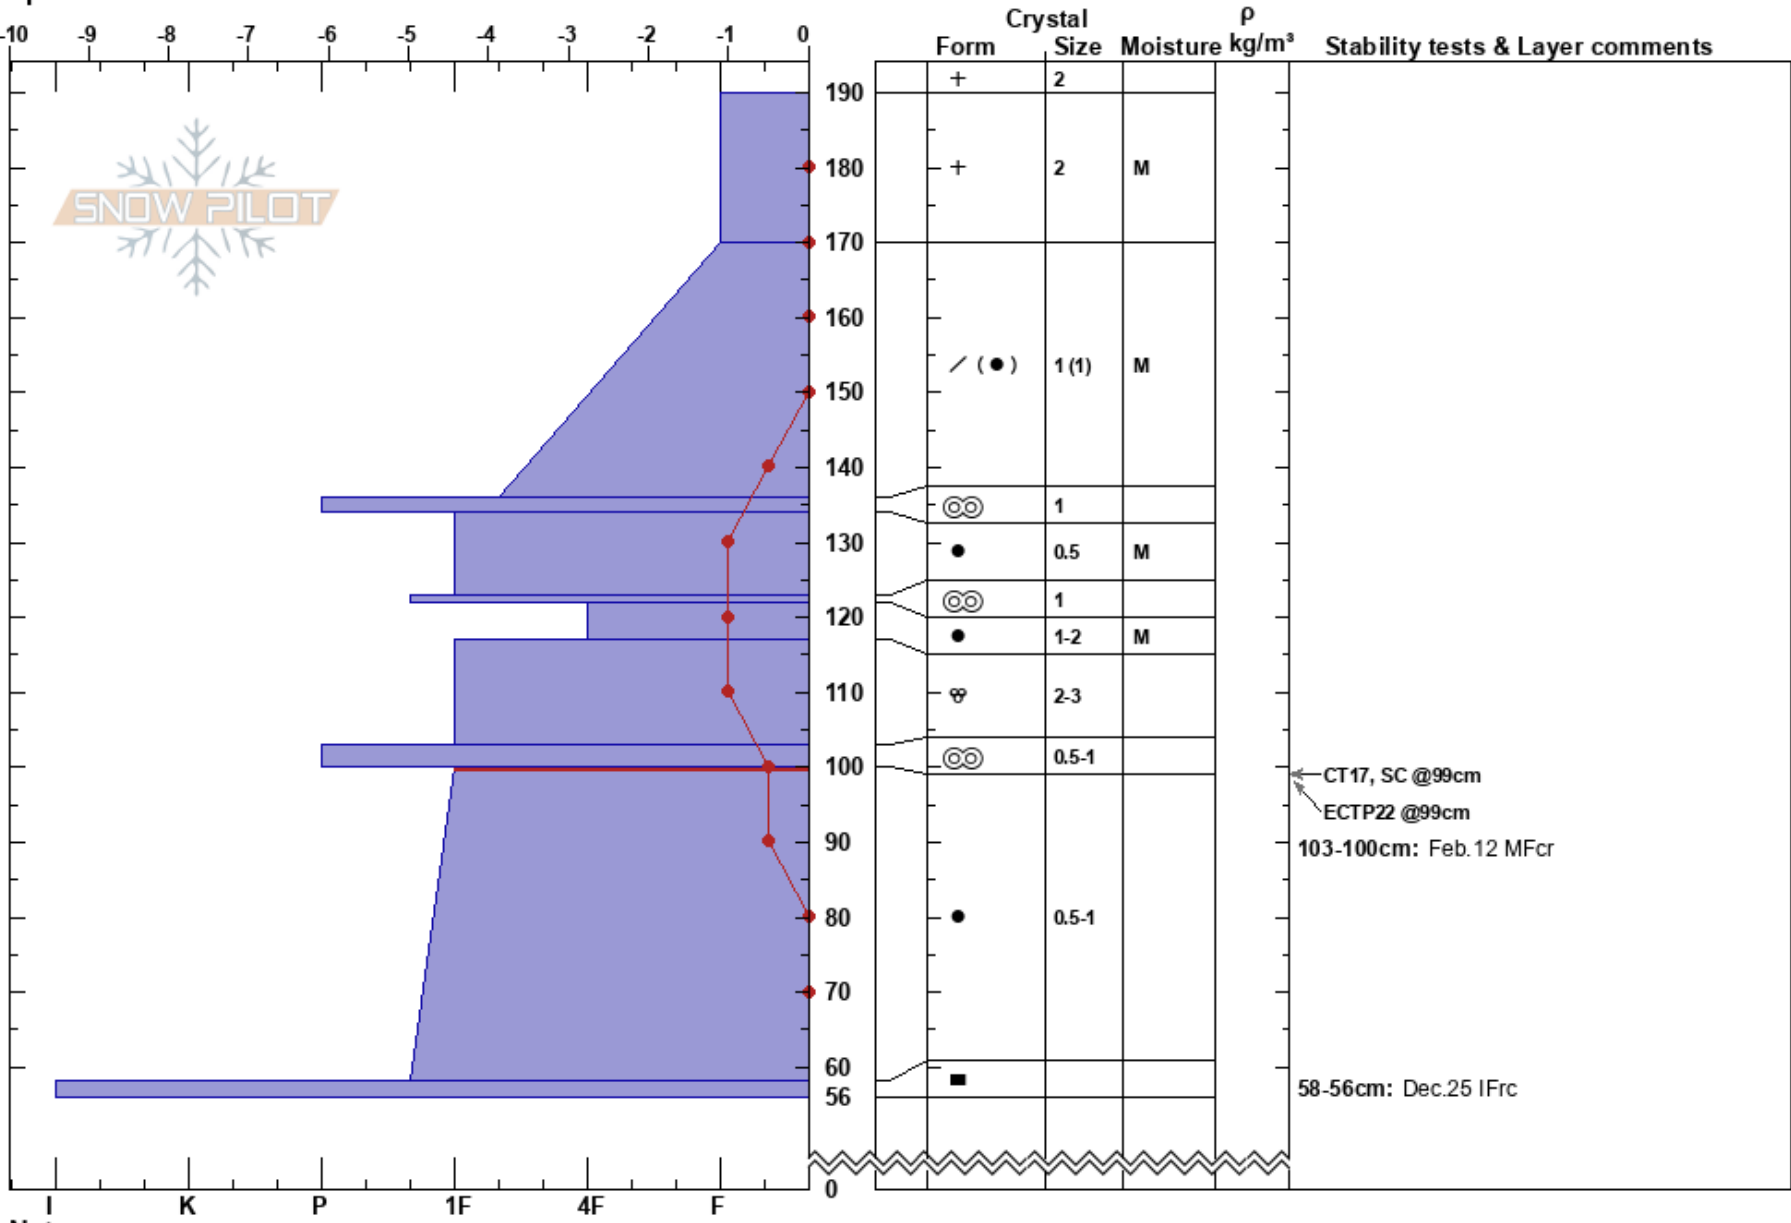

202303131100PortalDLVDV Drew Lovell  
 North Cascades, East 03/13/2023 - 1:00pm  
 WA  
**Elevation:** 3800 ft  
**Aspect:** N  
**Specifics:**

**Co-ord:**  
**Slope Angle:** 37°  
**Wind Loading:**

**Stability:**  
**Air Temperature:** 1°C  
**Sky Cover:** X  
**Precipitation:** S-1  
**Wind:** Calm

**HS:** 190  
**PF:** 40  
**PS:** 25  
**Layer Notes:**  
 103-100cm: Feb.12 MFcr  
 100-58cm: Problematic layer  
 58-56cm: Dec.25 IFrc

Notes: