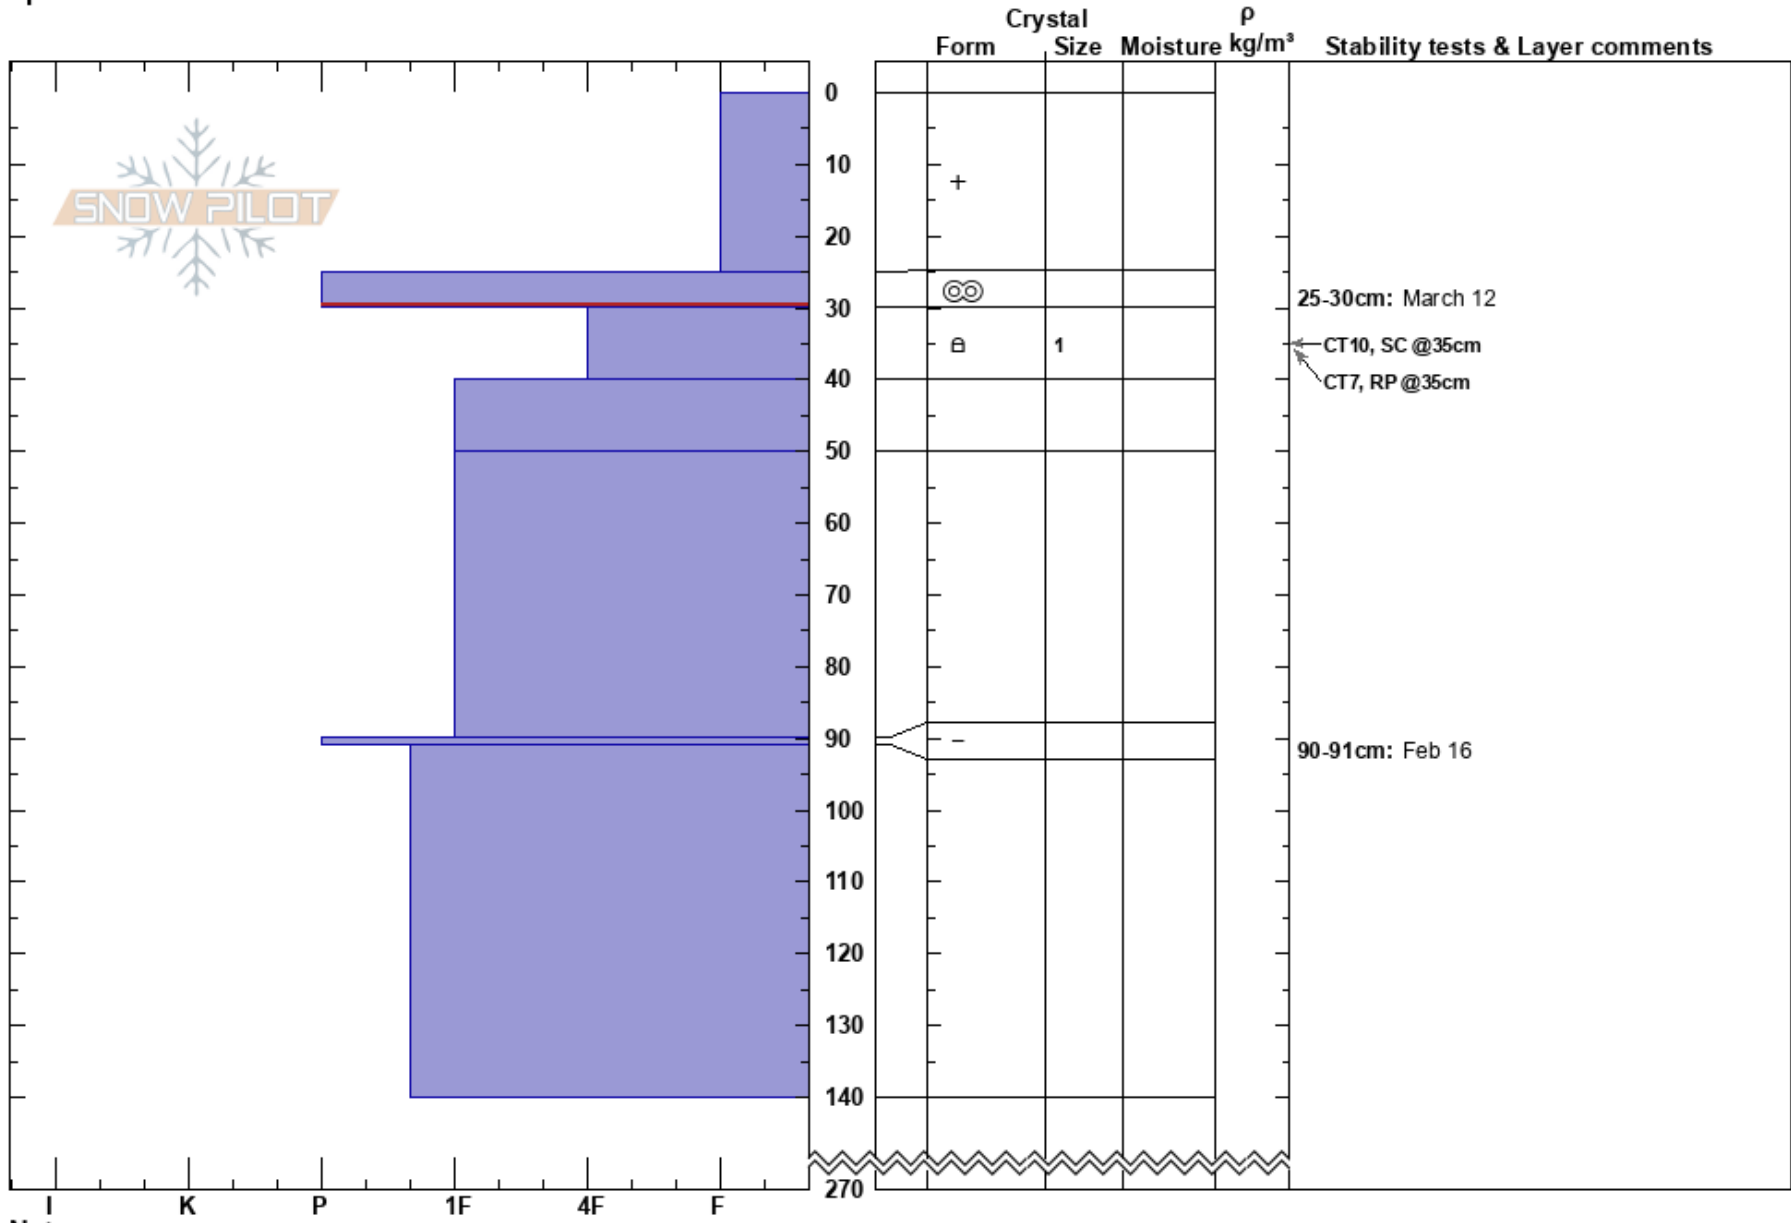

Polo 20230313  
 Monashee  
 BC  
 Elevation: 1270 m  
 Aspect: S  
 Specifics:

Chris Ebeling  
 13/03/2023 - 11:00  
 Co-ord:  
 Slope Angle:  
 Wind Loading:

Stability:  
 Air Temperature:  
 Sky Cover: OVC  
 Precipitation: S2  
 Wind: Calm

HS:270  
 Layer Notes:  
 25-30cm: March 12  
 25-30cm: Problematic layer  
 90-91cm: Feb 16

Notes: