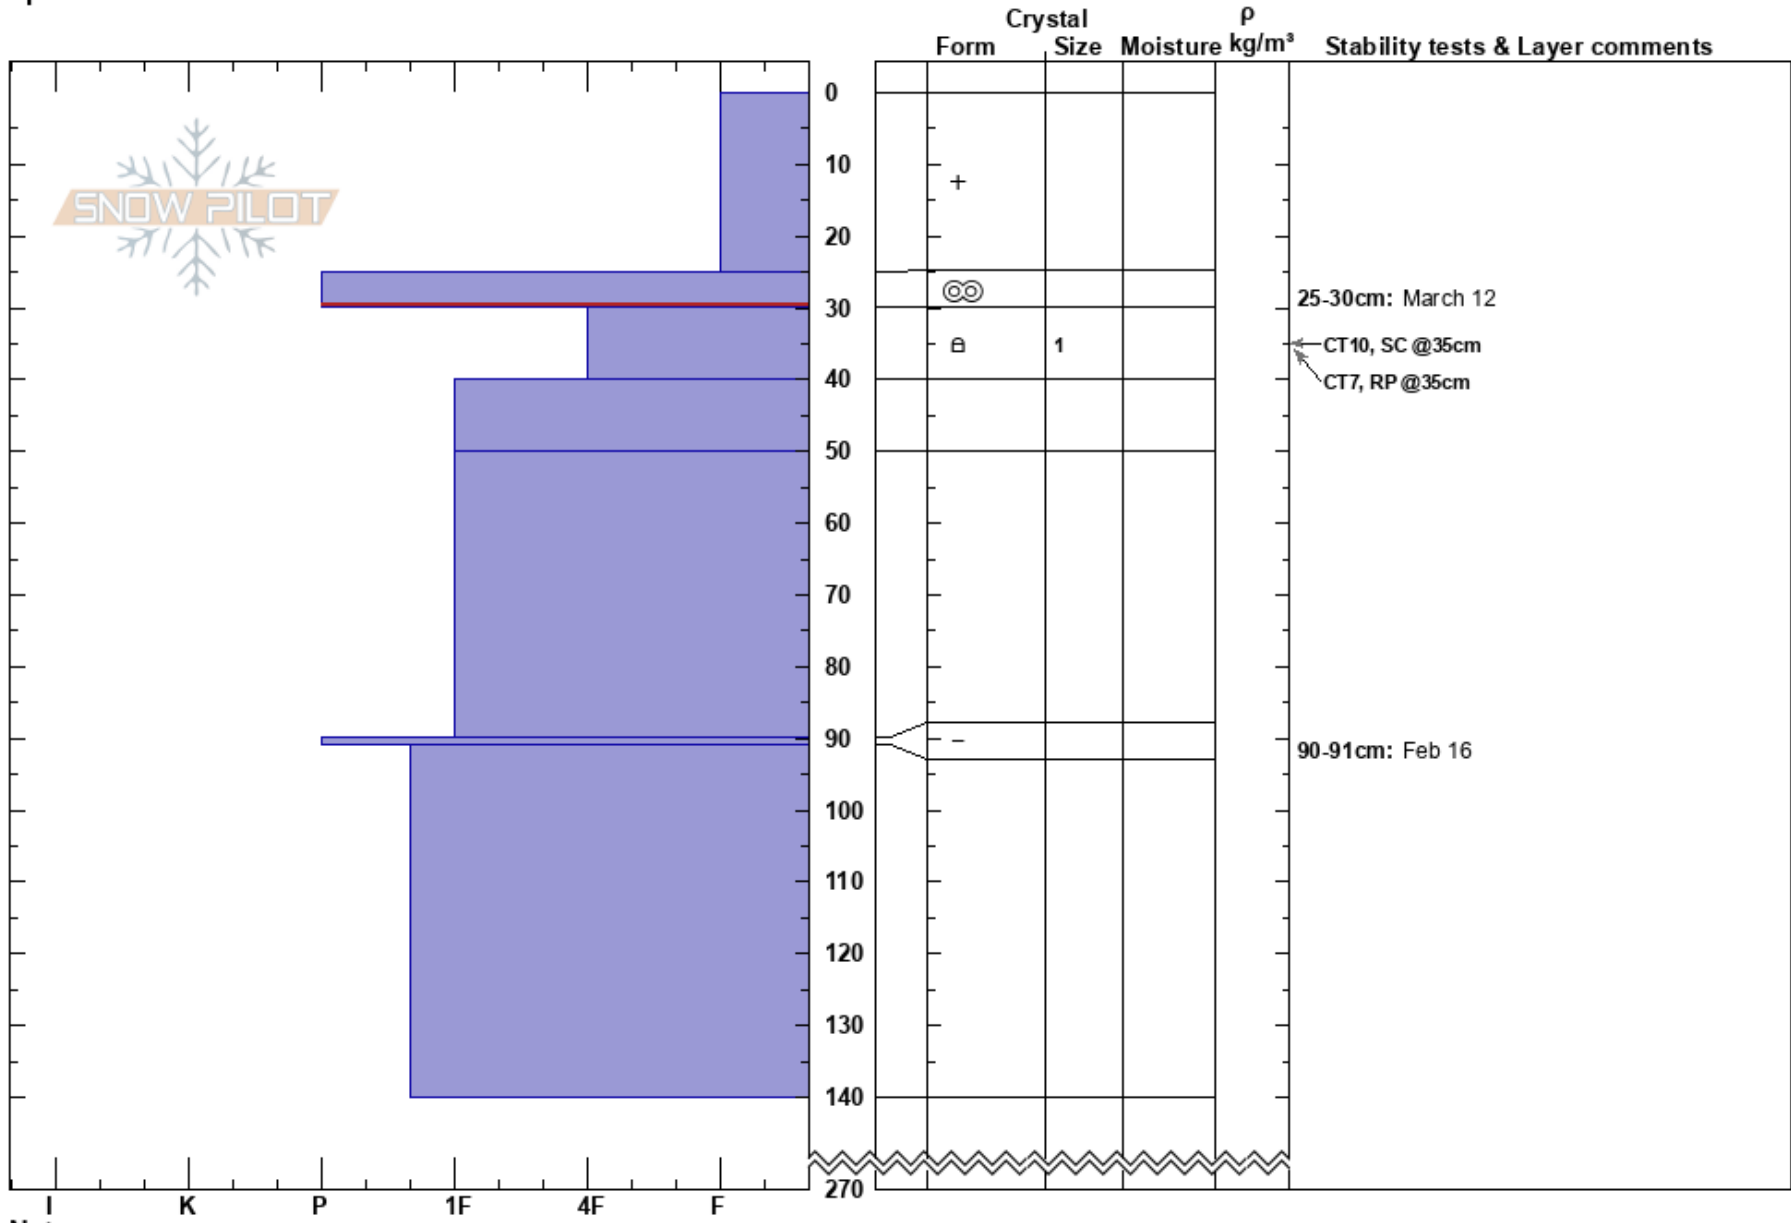

Polo 20230313
 Monashee
 BC
 Elevation: 1270 m
 Aspect: S
 Specifics:

Chris Ebeling
 13/03/2023 - 11:00
 Co-ord:
 Slope Angle:
 Wind Loading:

Stability:
 Air Temperature:
 Sky Cover: OVC
 Precipitation: S2
 Wind: Calm

HS:270
 Layer Notes:
 25-30cm: March 12
 25-30cm: Problematic layer
 90-91cm: Feb 16

Notes: