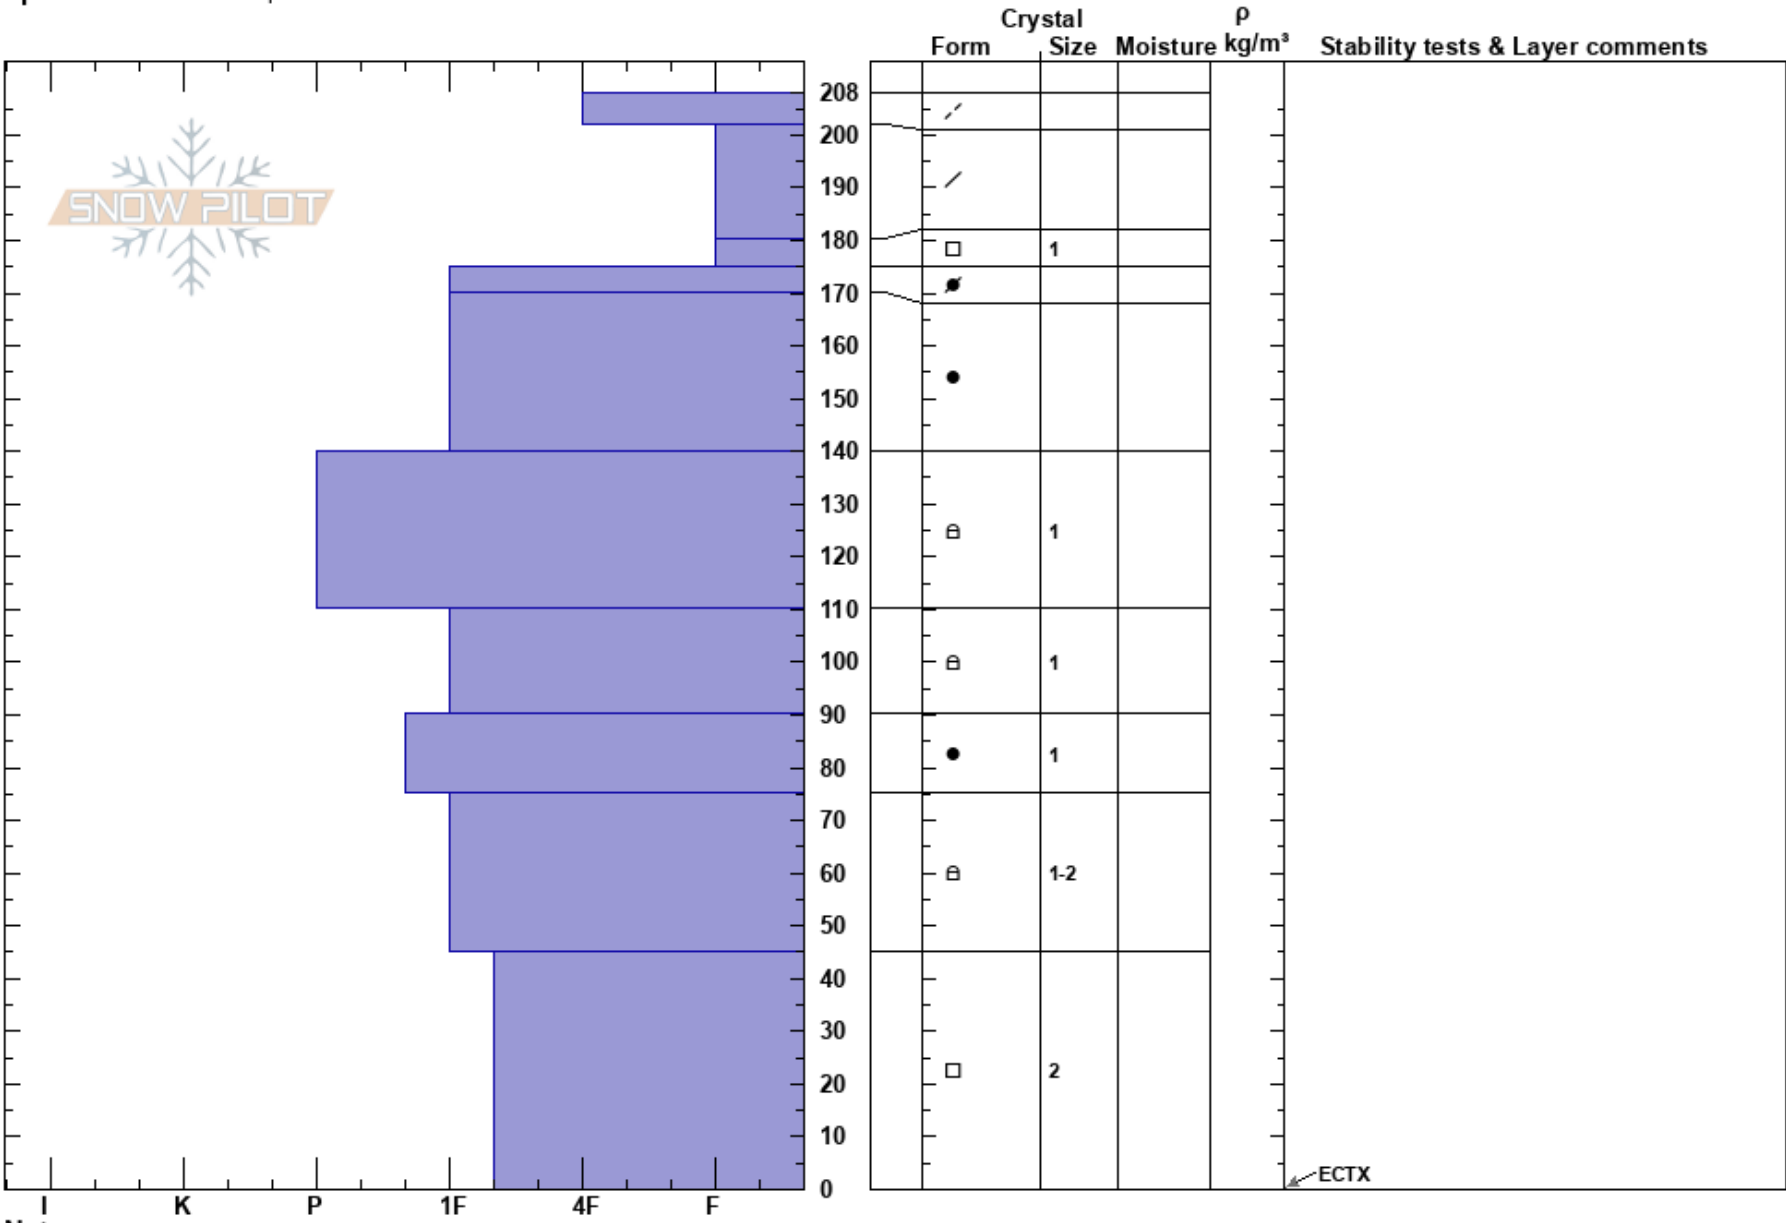

The Throne, east face  
 Bridger Range  
 MT  
 Elevation: 8130 ft  
 Aspect: 85°  
 Specifics: We skied slope

Alex Marienthal  
 03/09/2023 - 11:15am  
 Co-ord: 45.88436N, -110.95030W  
 Slope Angle: 34°  
 Wind Loading:

Stability: Good  
 Air Temperature: -7°C  
 Sky Cover: SCT  
 Precipitation: NO  
 Wind: Calm

HS:208  
 208-202cm: Problematic layer

Notes: