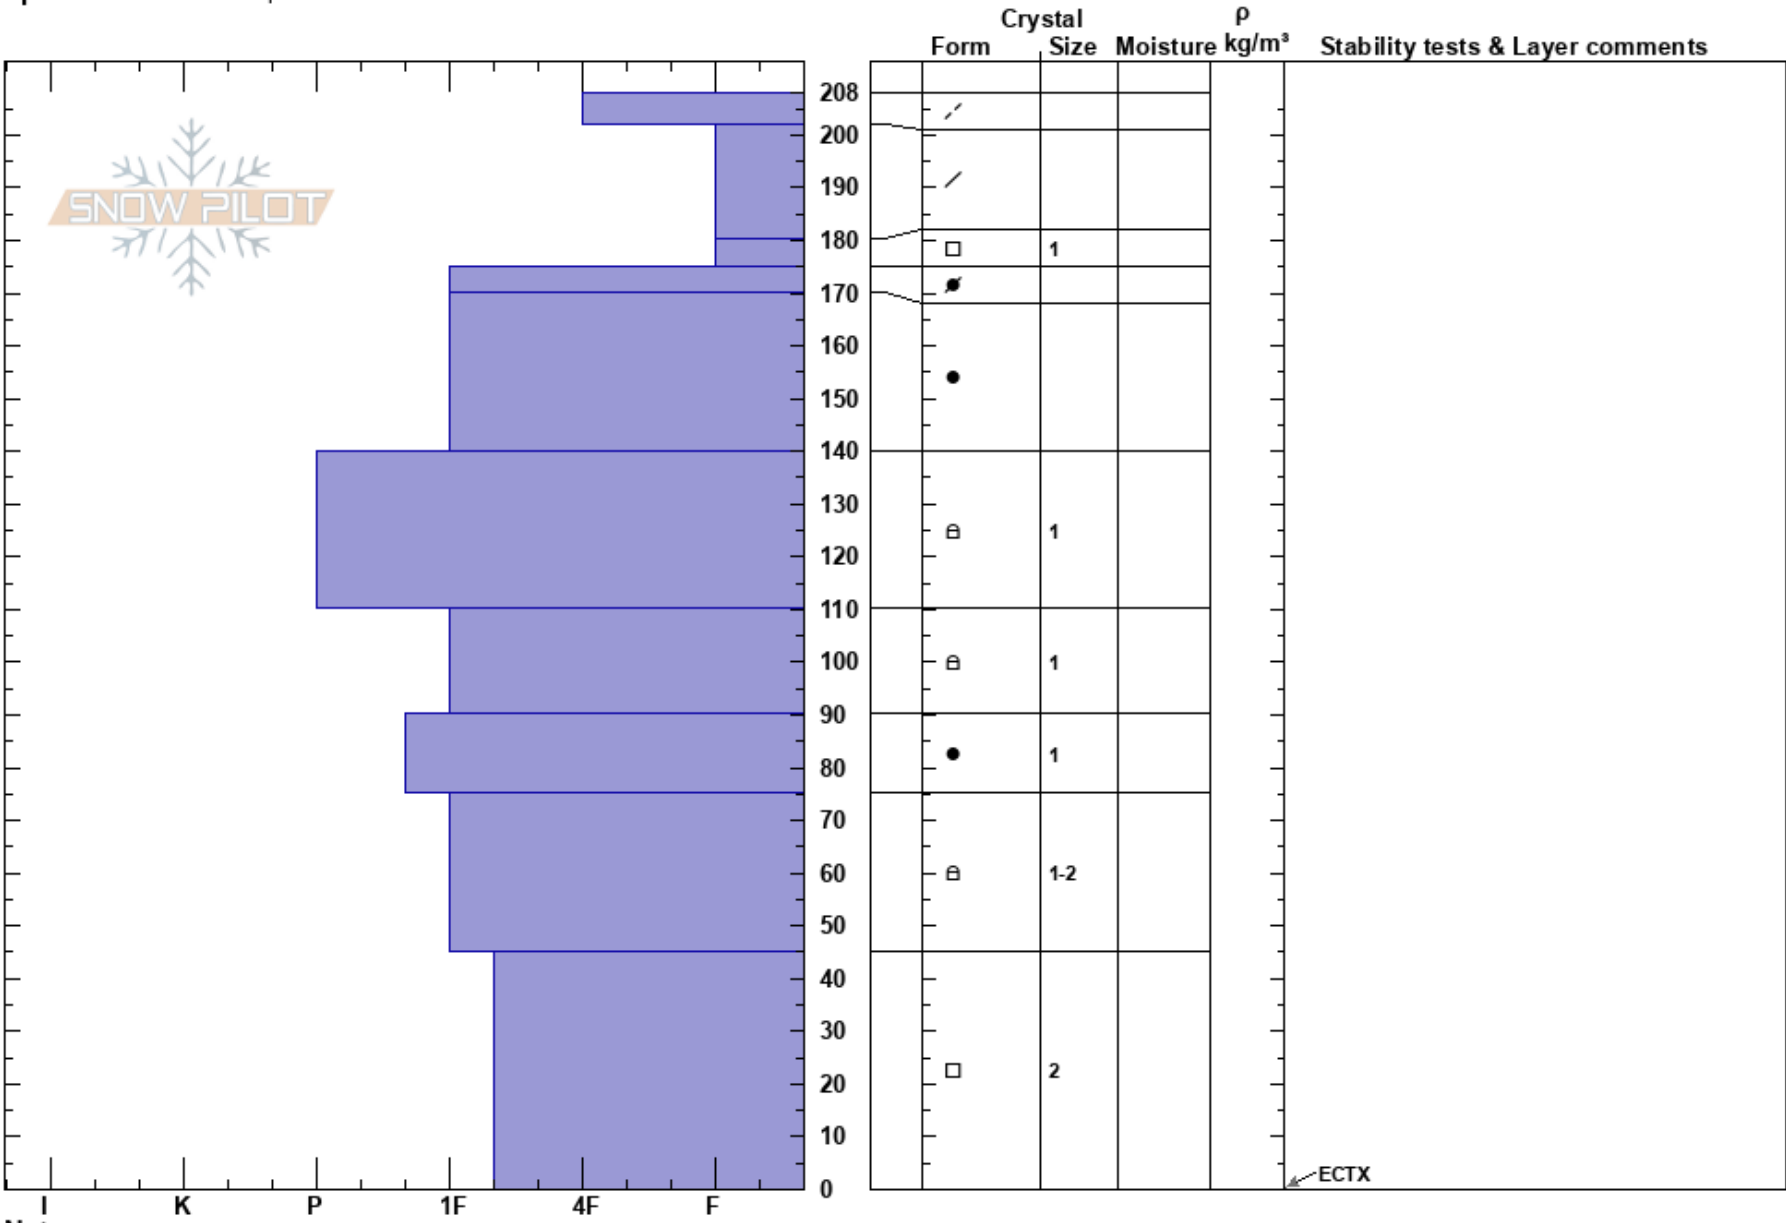

The Throne, east face
 Bridger Range
 MT
 Elevation: 8130 ft
 Aspect: 85°
 Specifics: We skied slope

Alex Marienthal
 03/09/2023 - 11:15am
 Co-ord: 45.88436N, -110.95030W
 Slope Angle: 34°
 Wind Loading:

Stability: Good
 Air Temperature: -7°C
 Sky Cover: SCT
 Precipitation: NO
 Wind: Calm

HS:208
 208-202cm: Problematic layer

Notes:

ECTX