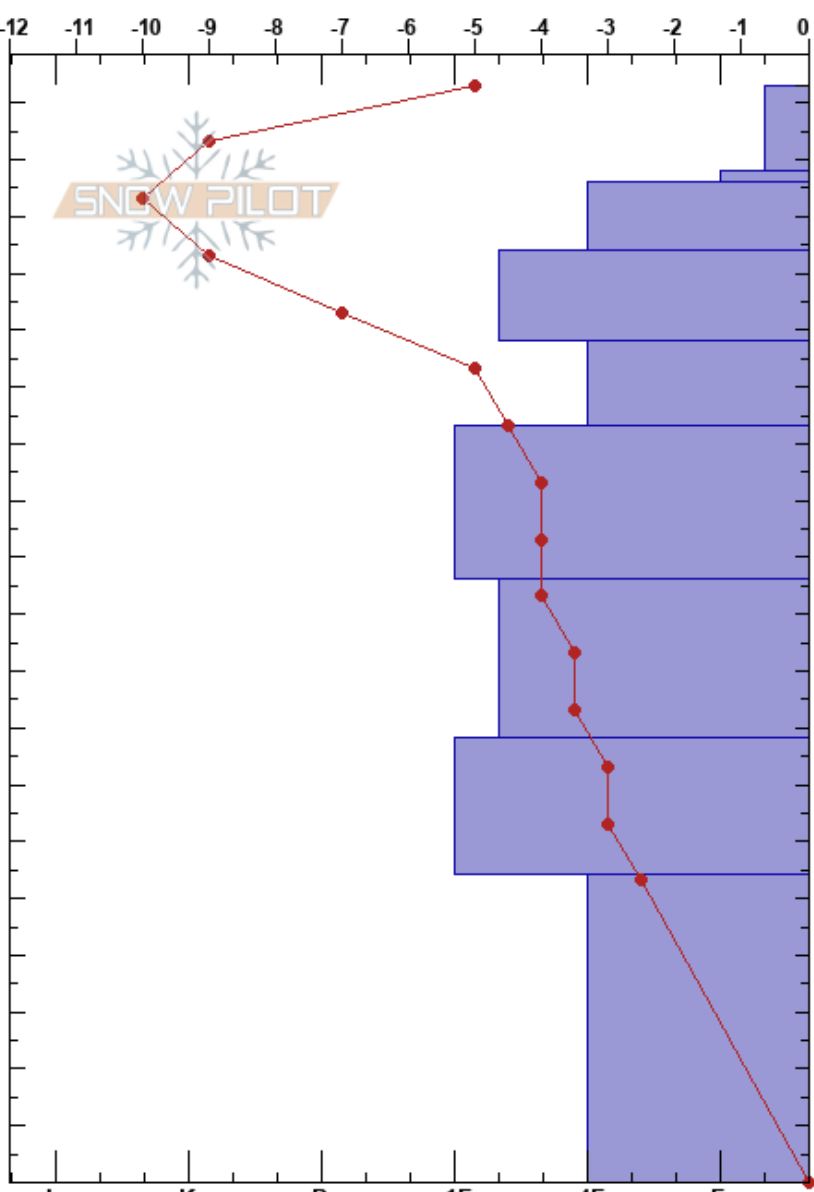

Stimulus Package

Bridger Bowl

Stability:

HS: 193

Layer Notes:

Bridger Range

03/13/2023 - 9:00am

Air Temperature: -5°C

PF: 56

MT

Co-ord: 45.80356N, -110.93135W

Sky Cover: BKN

Elevation:

Slope Angle: 39°

Precipitation: NO

Aspect: 82°

Wind Loading: previous

Wind: S Light Breeze

Specifics: Pit dug in a Ski Area; Ski tracks on slope; We skied slope

Elevation (m)	Crystal		Moisture	ρ kg/m ³	Stability tests & Layer comments
	Form	Size			
193					
180	+	1.5			
170	⊗	3			
160	⊙	1.5			
150	•	1			
140	• (•)	1			
130					
120	•	1-2			
110					
100					
90	⊖	2			
80					
70	⊖	2.5			
60					
50					
40					
30	⊖	3			
20					
10					
0					ECTX