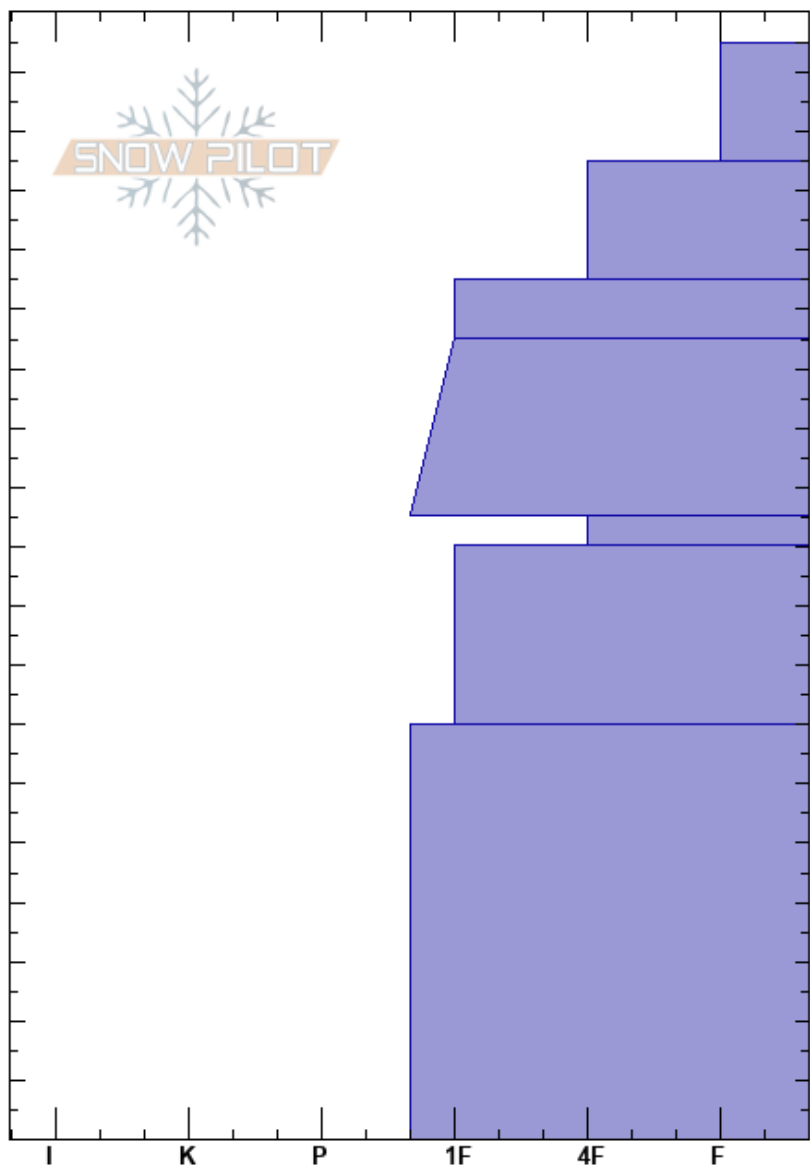

Lower East Mineral
 Wasatch Range
 UT
 Elevation: 8790 ft
 Aspect: E
 Specifics: We skied slope

Nikki Champion
 03/13/2023 - 1:30pm
 Co-ord: 40.61972N, -111.69611W
 Slope Angle: 40°
 Wind Loading: previous

Stability: **HS: 185**
 Air Temperature: 105-100cm: Problematic layer
 Sky Cover: BKN
 Precipitation: NO
 Wind: W Calm

Depth (cm)	Crystal		Moisture	ρ kg/m ³	Stability tests & Layer comments
	Form	Size			
185					
180	+ (✱)	2(3)	D-M		
170					
160	/ (✓)		D-M		
150					
140	•	0.5-1			
130					
120	• (•)	2			
110					
100	• (•)	1-2			
90					
80	•	1			
70					
60					
50					
40	•	1-1.5			
30					
20					
10					
0					ECTX