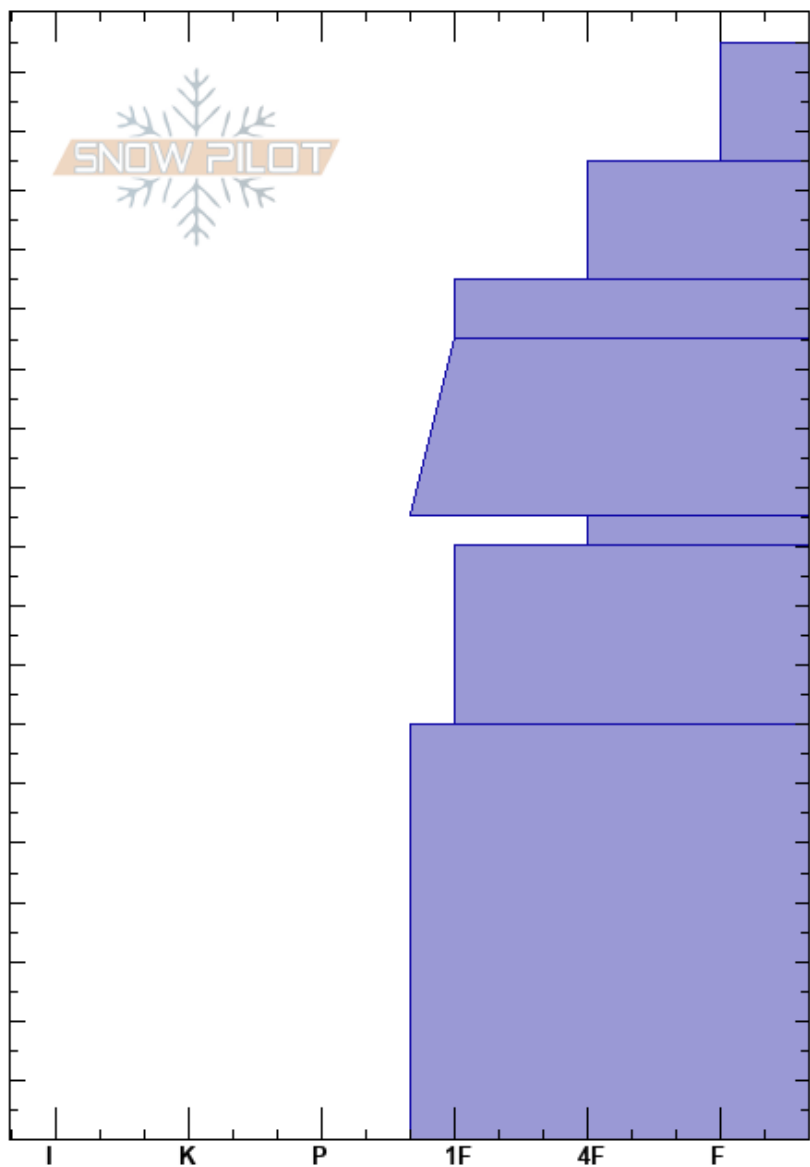

Lower East Mineral
 Wasatch Range
 UT
 Elevation: 8790 ft
 Aspect: E
 Specifics: We skied slope

Nikki Champion
 03/13/2023 - 1:30pm
 Co-ord: 40.61972N, -111.69611W
 Slope Angle: 40°
 Wind Loading: previous

Stability: **HS: 185**
 Air Temperature: 105-100cm: Problematic layer
 Sky Cover: BKN
 Precipitation: NO
 Wind: W Calm

Depth (cm)	Crystal		Moisture	ρ kg/m ³	Stability tests & Layer comments
	Form	Size			
185 - 170	+ (X)	2(3)	D-M		
160 - 150	/ (/)		D-M		
140 - 130	•	0.5-1			
120 - 110	• (•)	2			
100 - 90	•	1			
70 - 0	•	1-1.5			