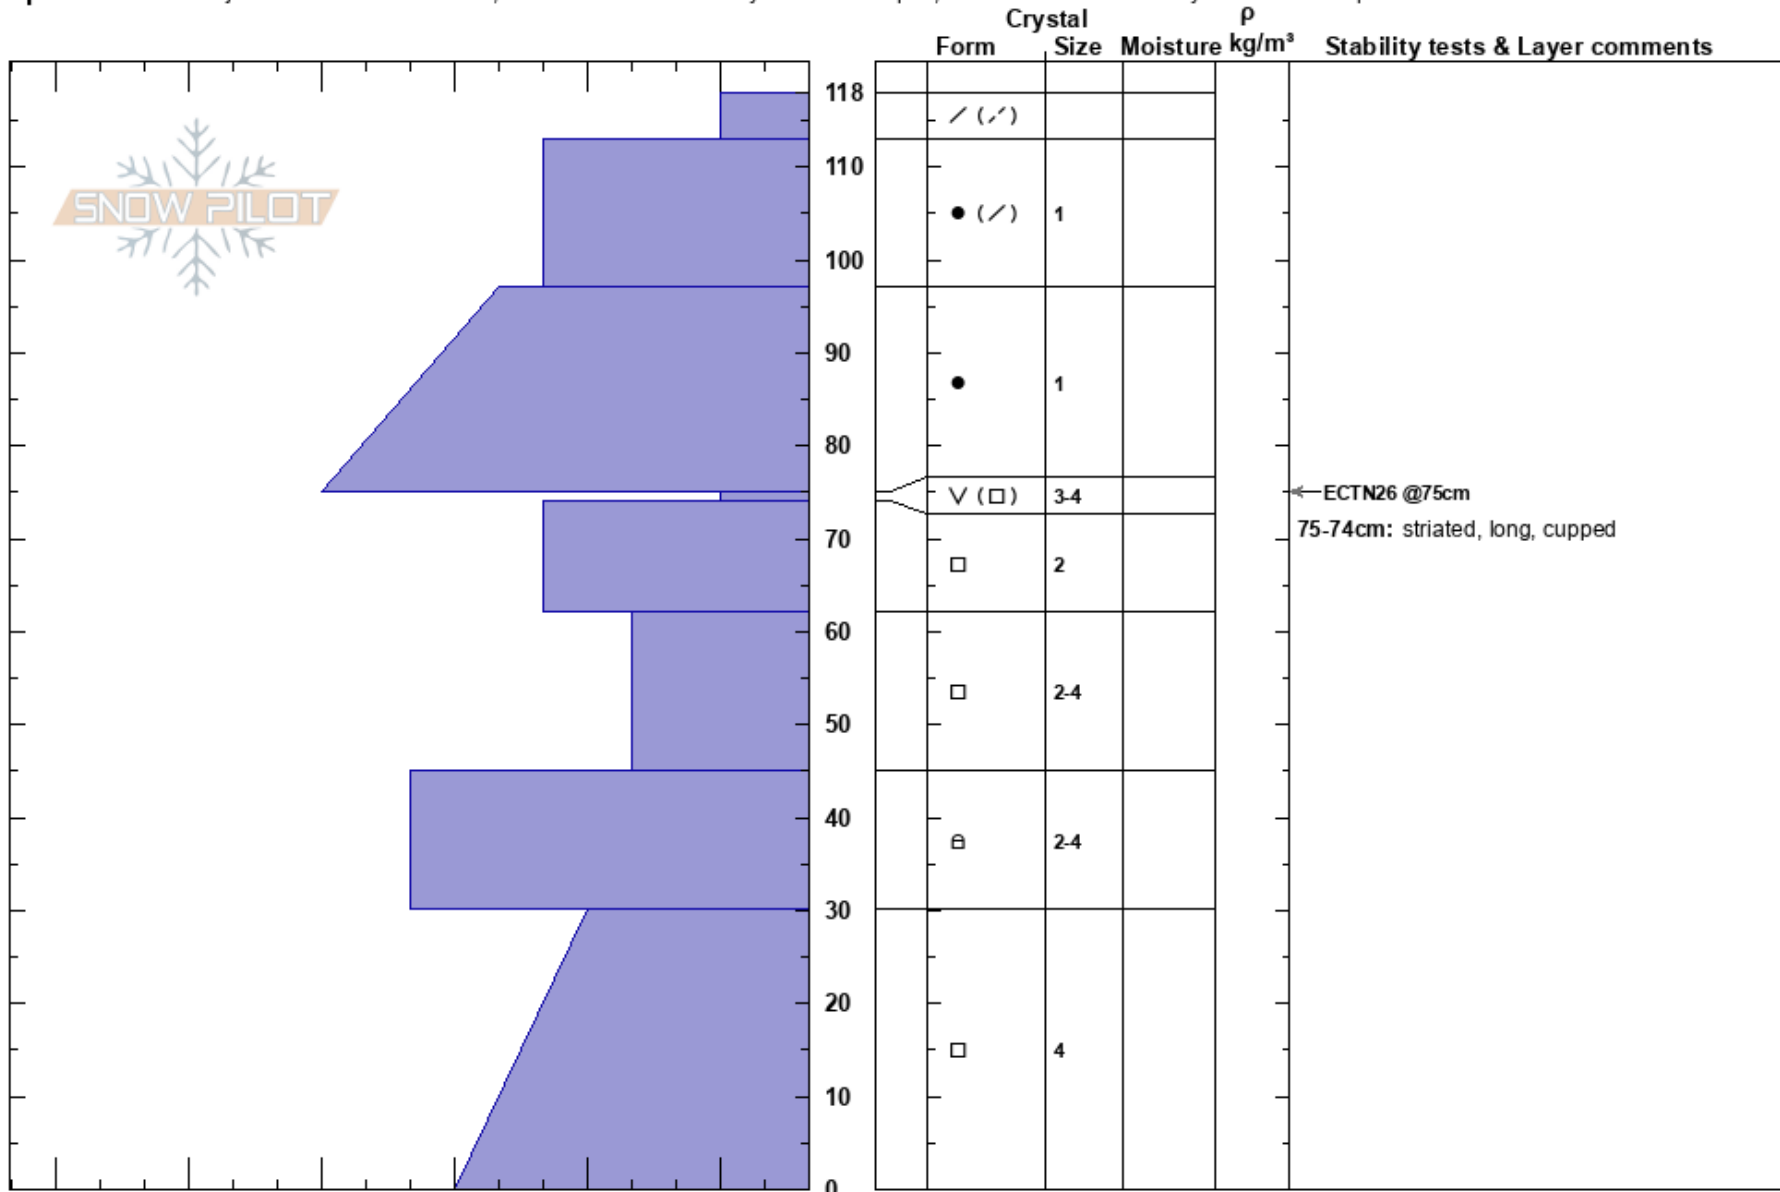

75-74cm: striated, long, cupped

MT

Co-ord: 45.05207N, -109.96487W

Sky Cover: CLR

75-74cm: Problematic layer

Elevation: 9635 ft

Slope Angle: 35°

Precipitation: NO

Wind: Calm

Aspect: 250°

Wind Loading: previous

Specifics: Pit is adjacent to avalanche: crown; Recent avalanche activity on similar slopes; Recent avalanche activity on different slopes

Notes: Dug at the crown of snowmobile triggered slide from previous day (3/11/23). HS-AMu-R3-D2-O. 30-100cm deep. 150' wide x150' vertical.