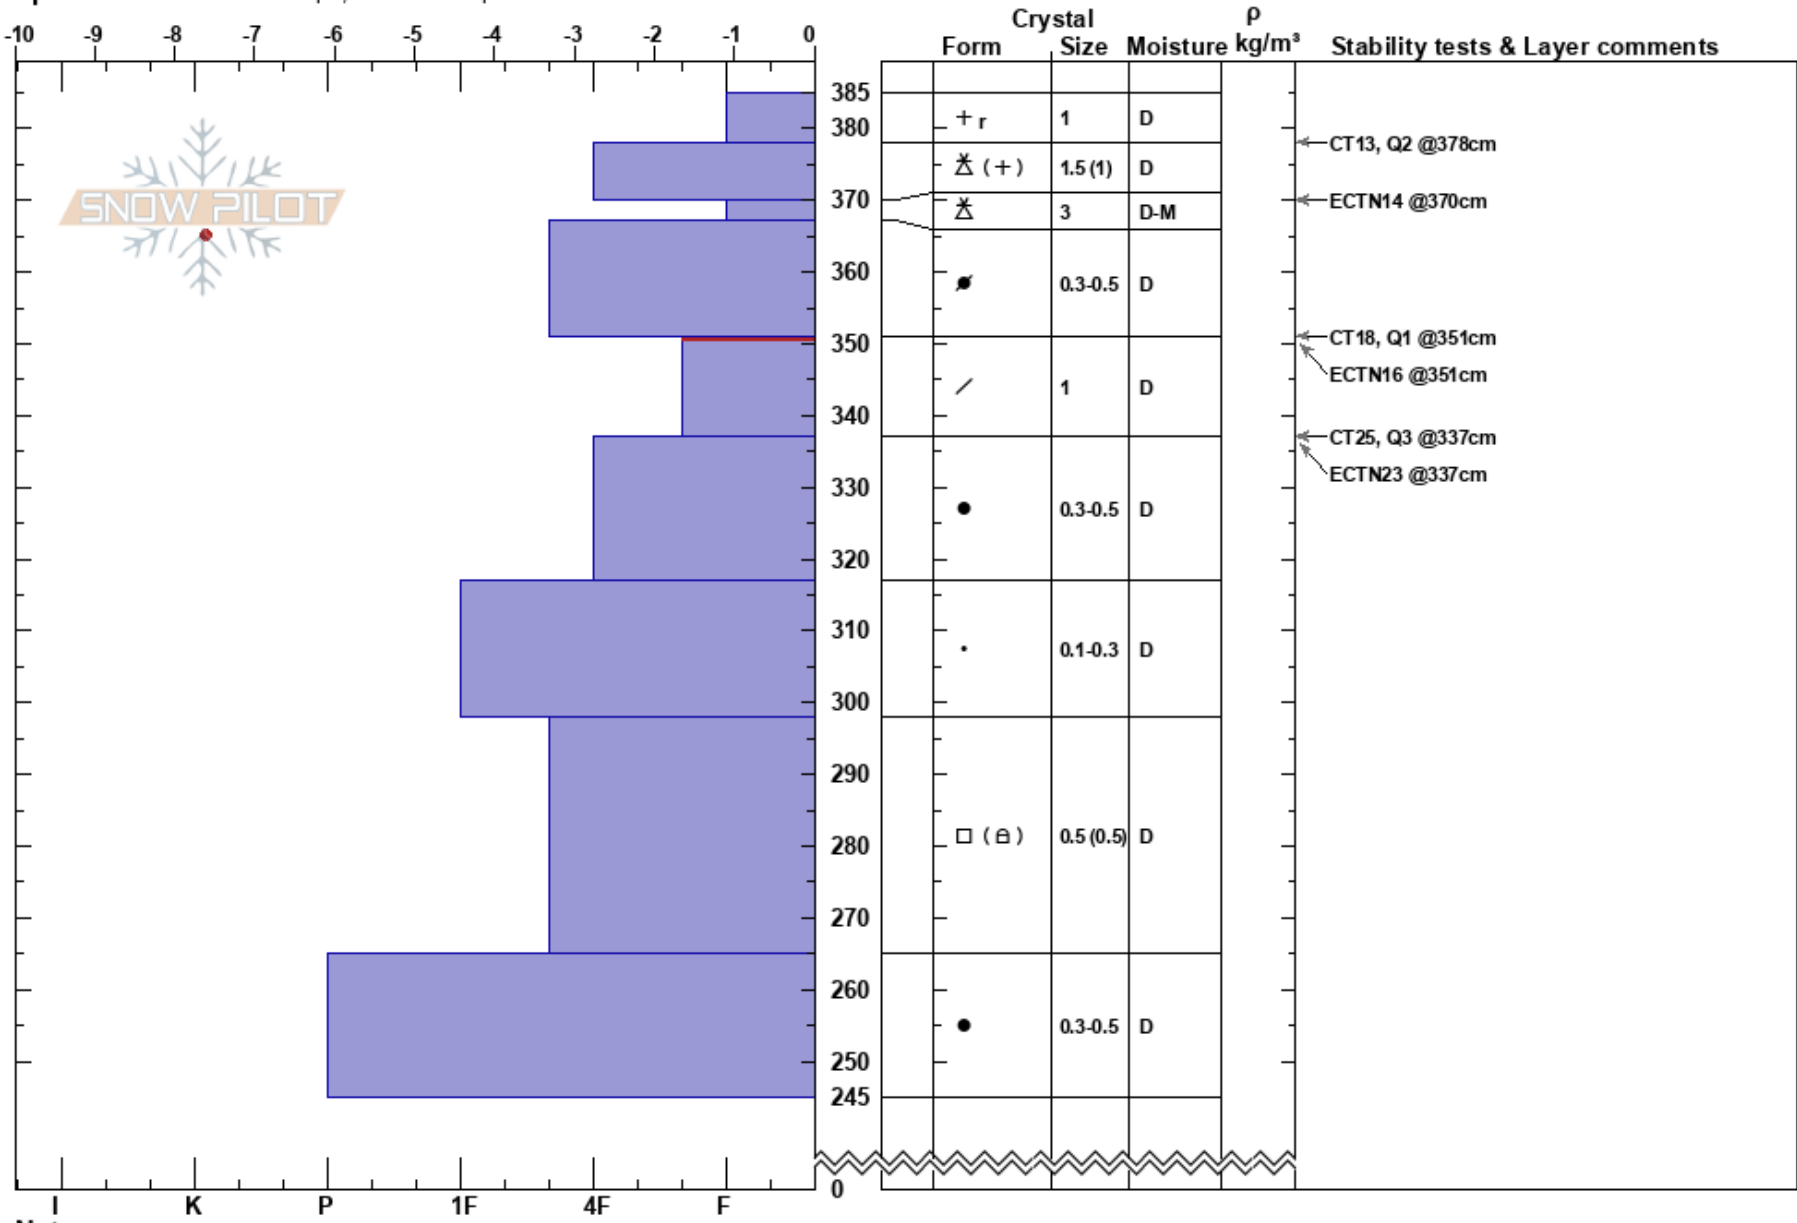

Little Bear - 8900' NE
 Northern Wasatch
 UT
 Elevation: 8900 ft
 Aspect: 60°
 Specifics: Ski tracks on slope; We skied slope

McKinley Talty
 03/13/2023 - 11:30am
 Co-ord: 41.44249N, -111.71470W
 Slope Angle: 28°
 Wind Loading: previous

Stability: Fair
 Air Temperature: -3.4°C
 Sky Cover: X
 Precipitation: NO
 Wind: SW Light Breeze

HS: 385
 PF: 20
 351-337cm: Problematic layer

Notes: