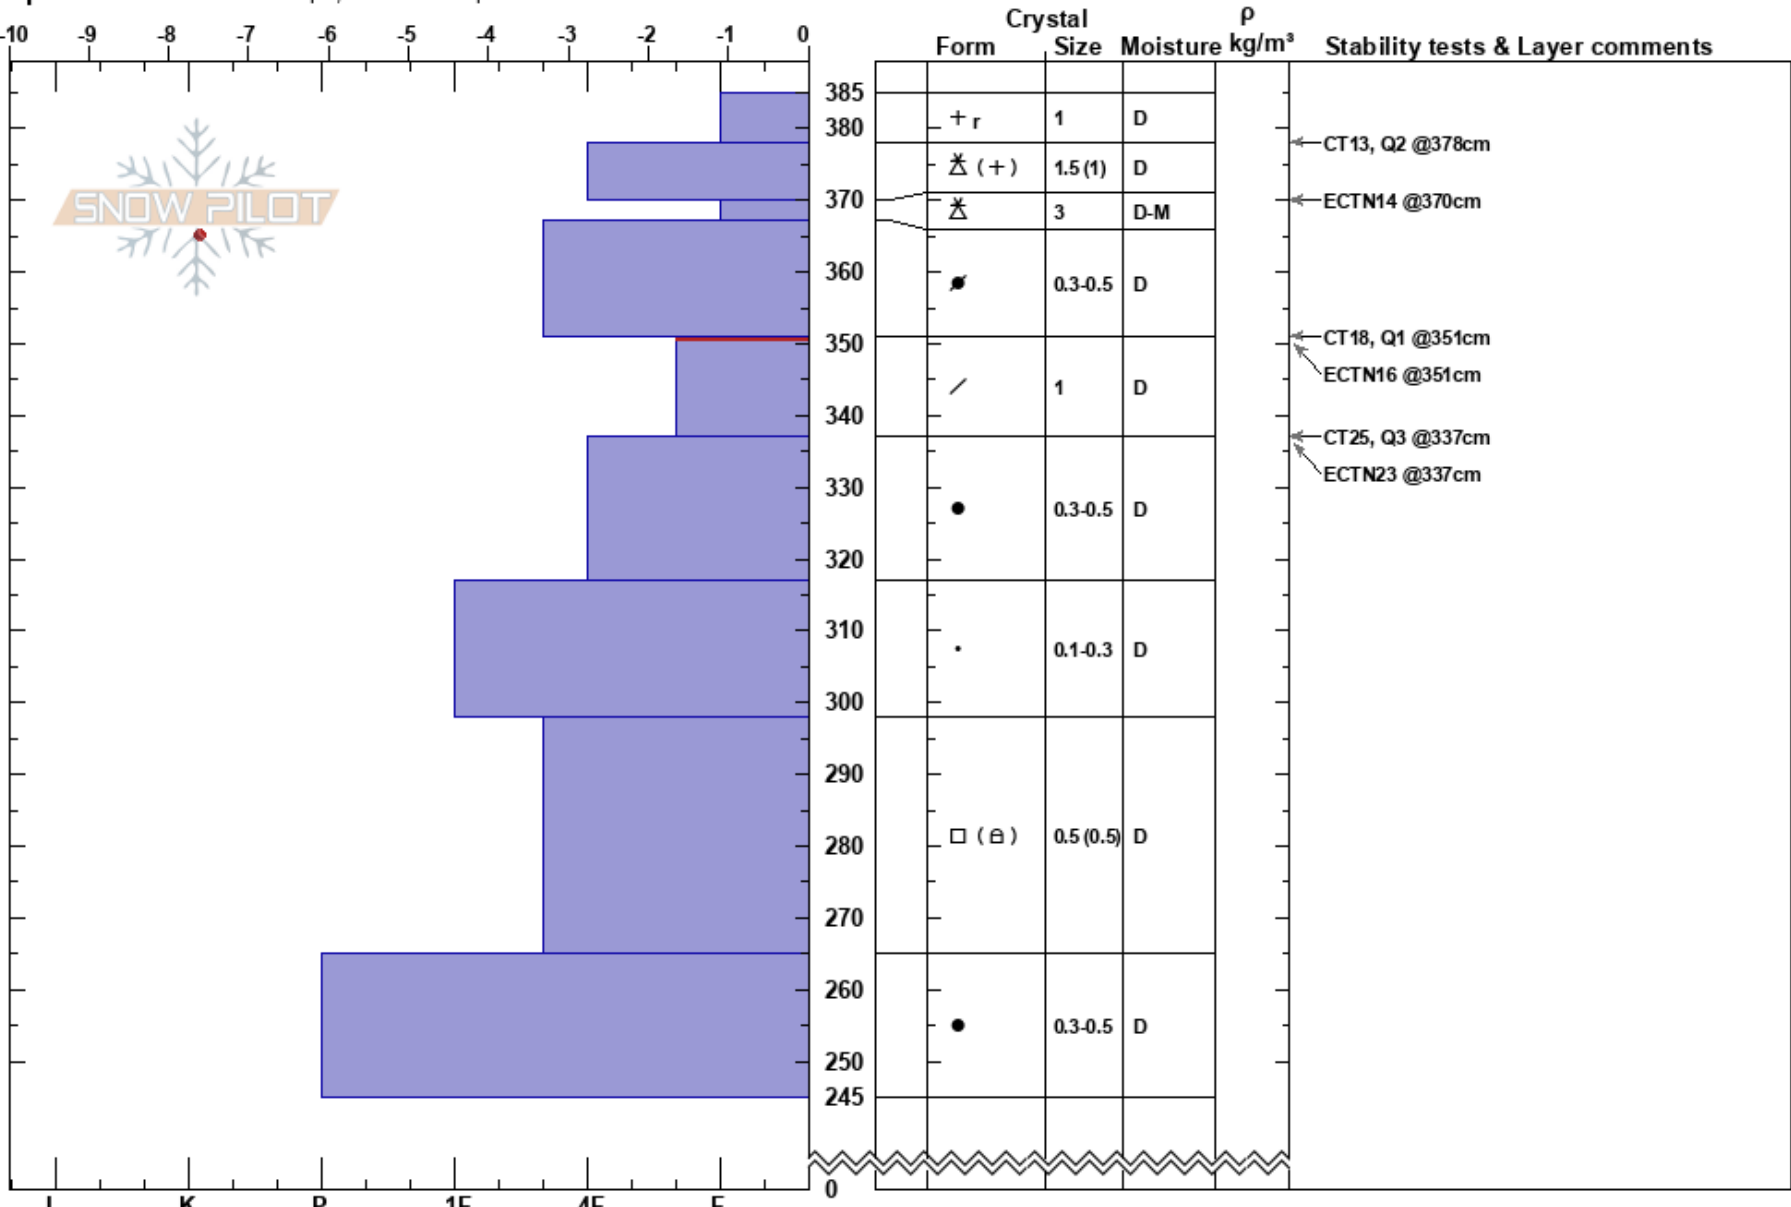

Little Bear - 8900' NE  
 Northern Wasatch  
 UT  
 Elevation: 8900 ft  
 Aspect: 60°

McKinley Talty  
 03/13/2023 - 11:30am  
 Co-ord: 41.44249N, -111.71470W  
 Slope Angle: 28°  
 Wind Loading: previous

Stability: Fair  
 Air Temperature: -3.4°C  
 Sky Cover: X  
 Precipitation: NO  
 Wind: SW Light Breeze

HS: 385  
 Layer Notes:  
 351-337cm: Problematic layer

Specifics: Ski tracks on slope; We skied slope