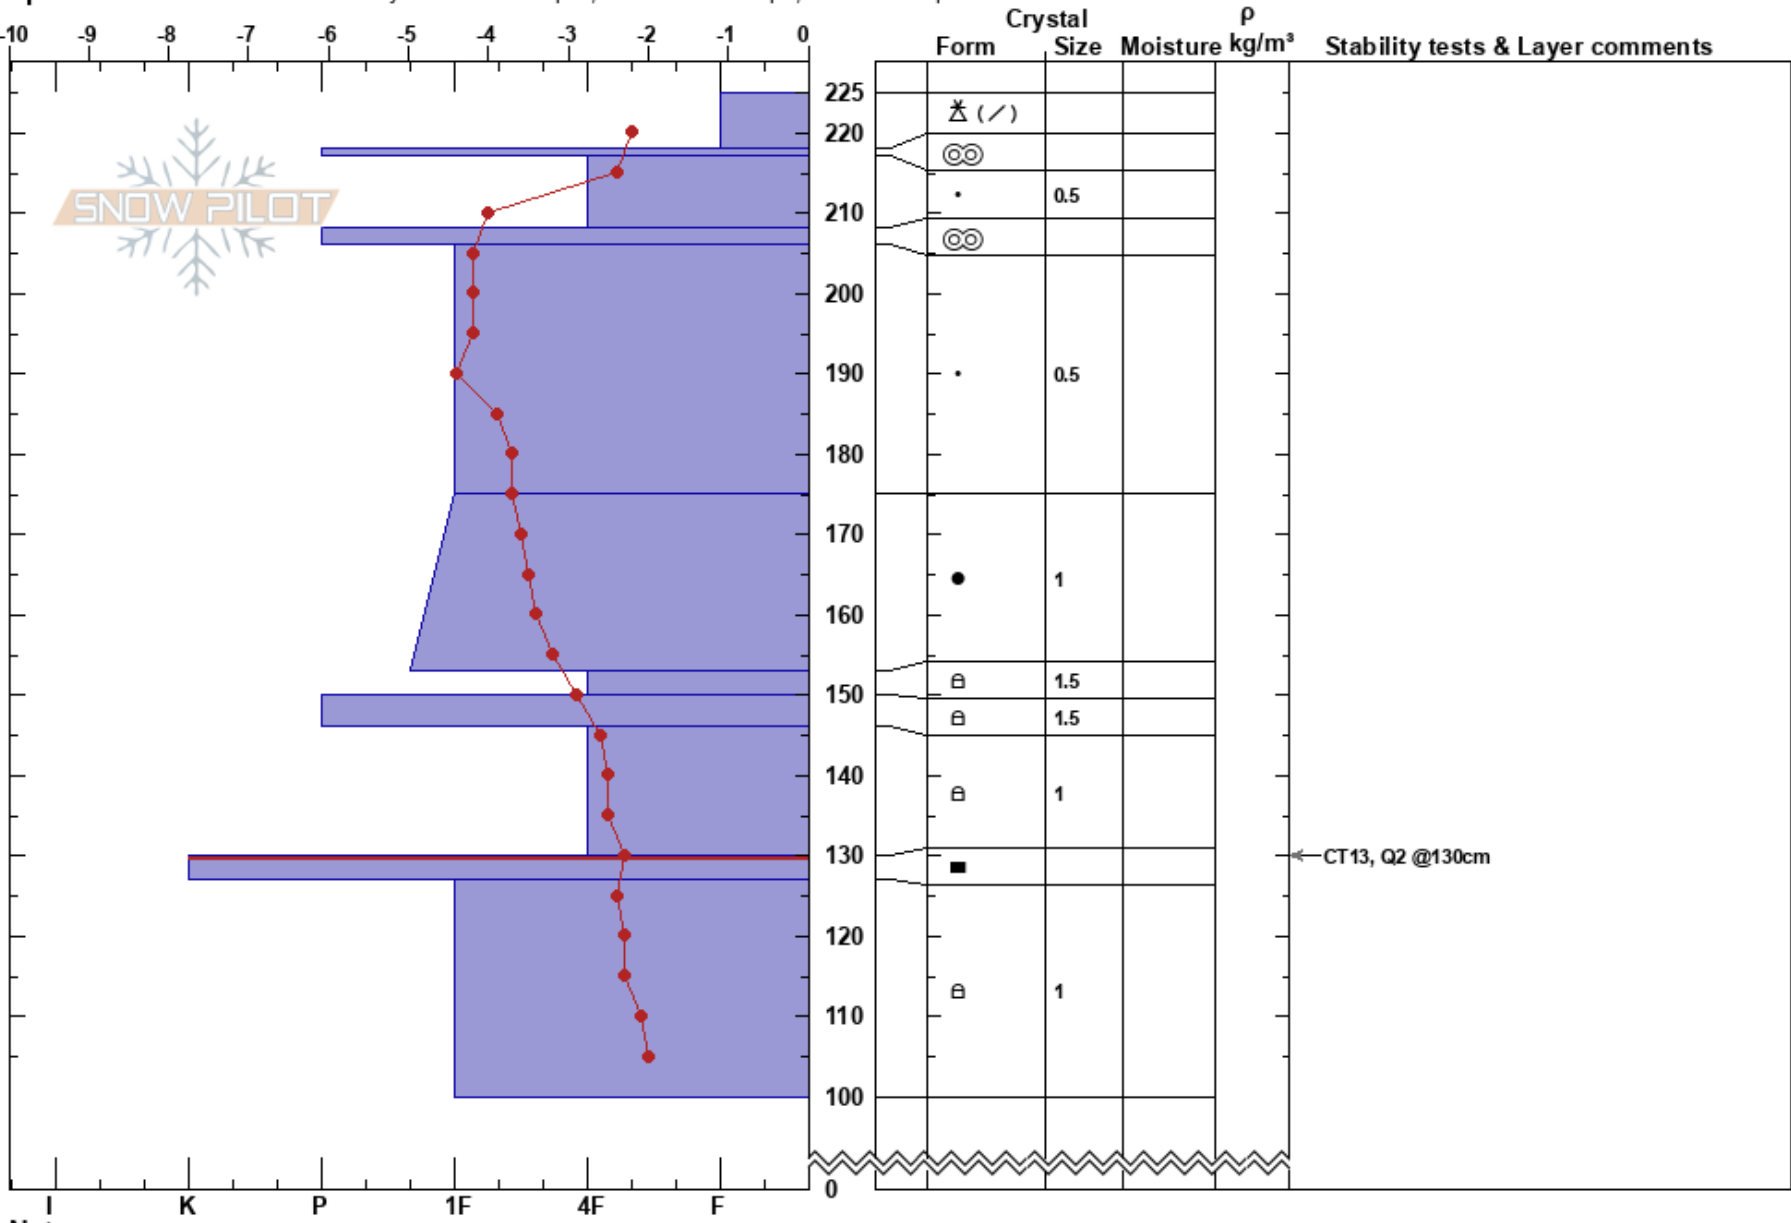

Binx  
 Wasatch Range  
 UT  
 Elevation: 9500 ft  
 Aspect: 180°  
 Specifics: Recent avalanche activity on different slopes; Ski tracks on slope; We skied slope

Dan Costaschuk  
 03/13/2023 - 2:00pm  
 Co-ord: 40.59833N, -111.63970W  
 Slope Angle: 30°  
 Wind Loading: previous

Stability: Good  
 Air Temperature: -2°C  
 Sky Cover: BKN  
 Precipitation: NO  
 Wind: W Calm  
 HS: 225  
 PF: 20  
 PS: 8  
 130-127cm: Problematic layer

Notes: