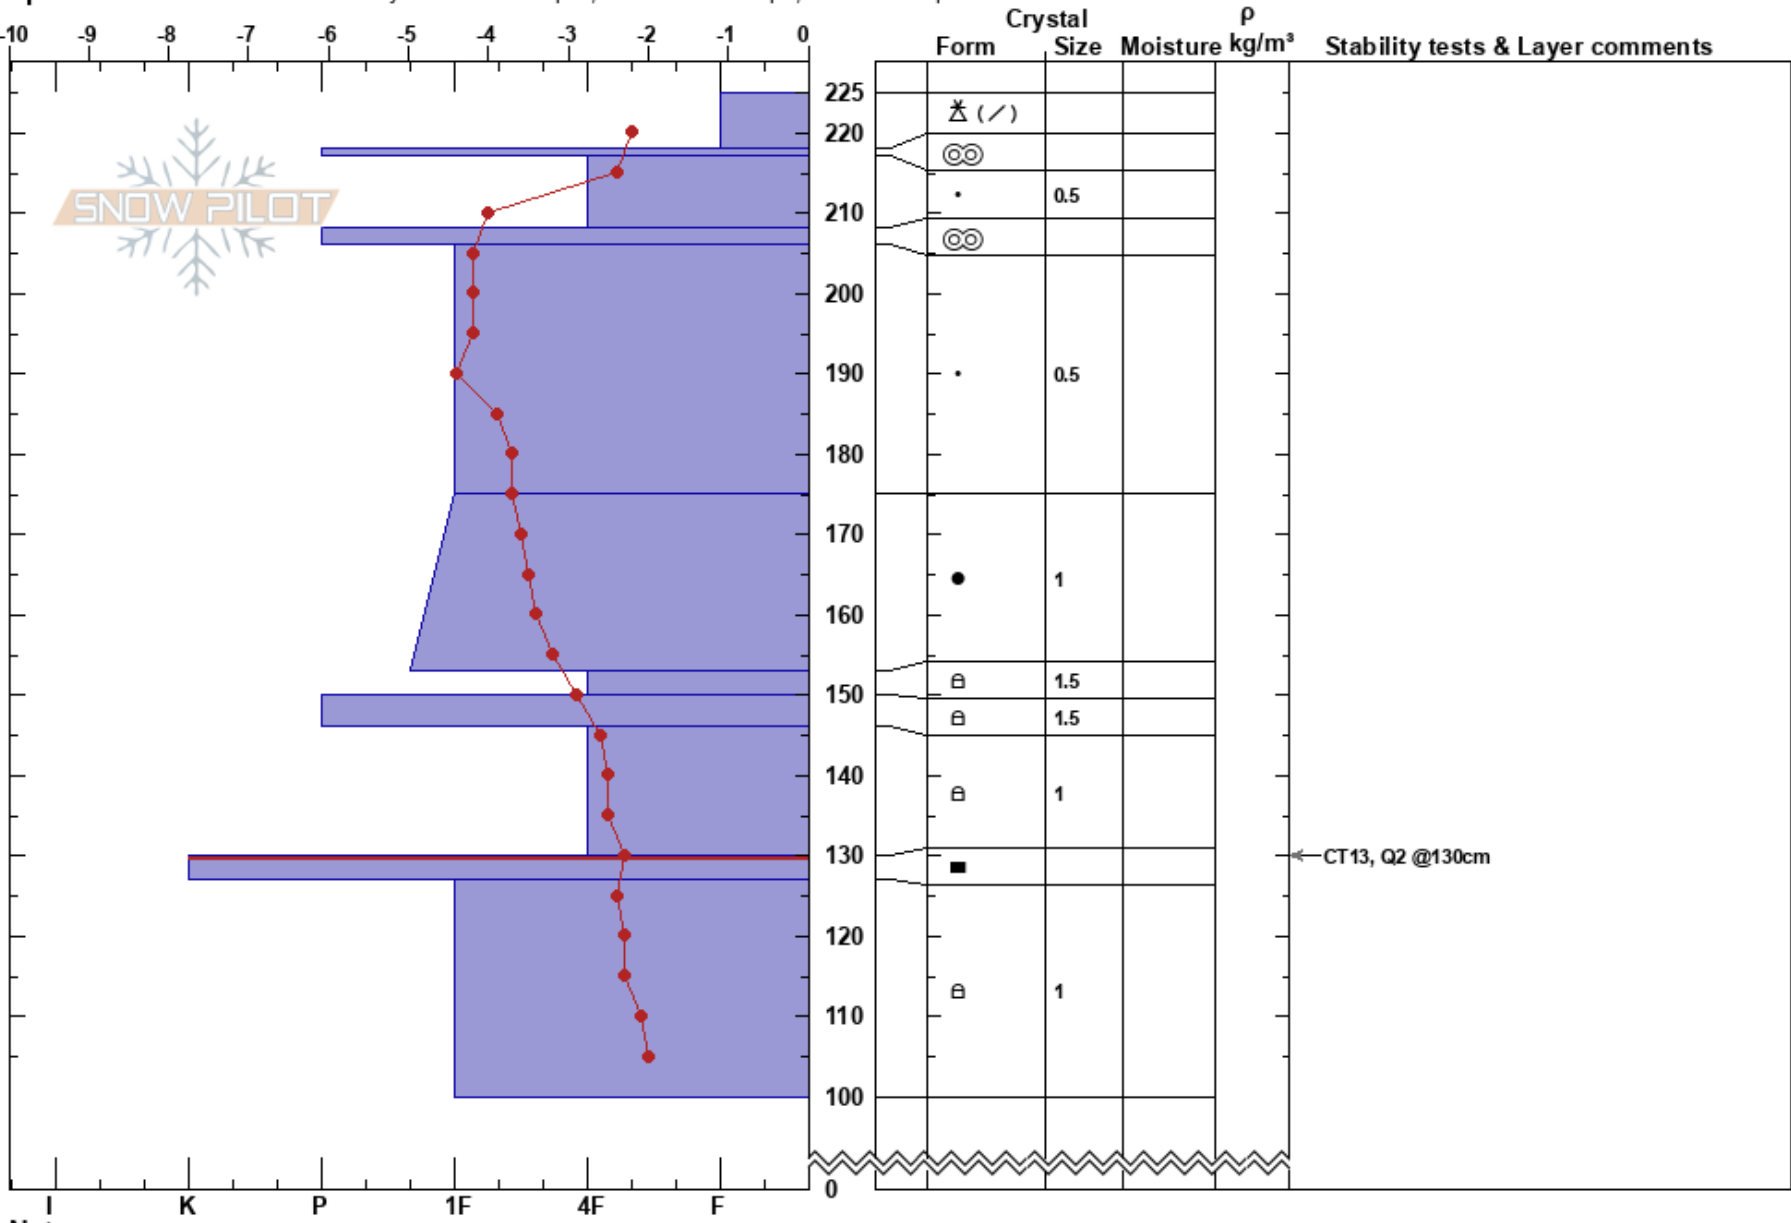

Binx
 Wasatch Range
 UT
 Elevation: 9500 ft
 Aspect: 180°
 Specifics: Recent avalanche activity on different slopes; Ski tracks on slope; We skied slope

Dan Costaschuk
 03/13/2023 - 2:00pm
 Co-ord: 40.59833N, -111.63970W
 Slope Angle: 30°
 Wind Loading: previous

Stability: Good
 Air Temperature: -2°C
 Sky Cover: BKN
 Precipitation: NO
 Wind: W Calm
 HS: 225
 PF: 20
 PS: 8
 130-127cm: Problematic layer

Notes: