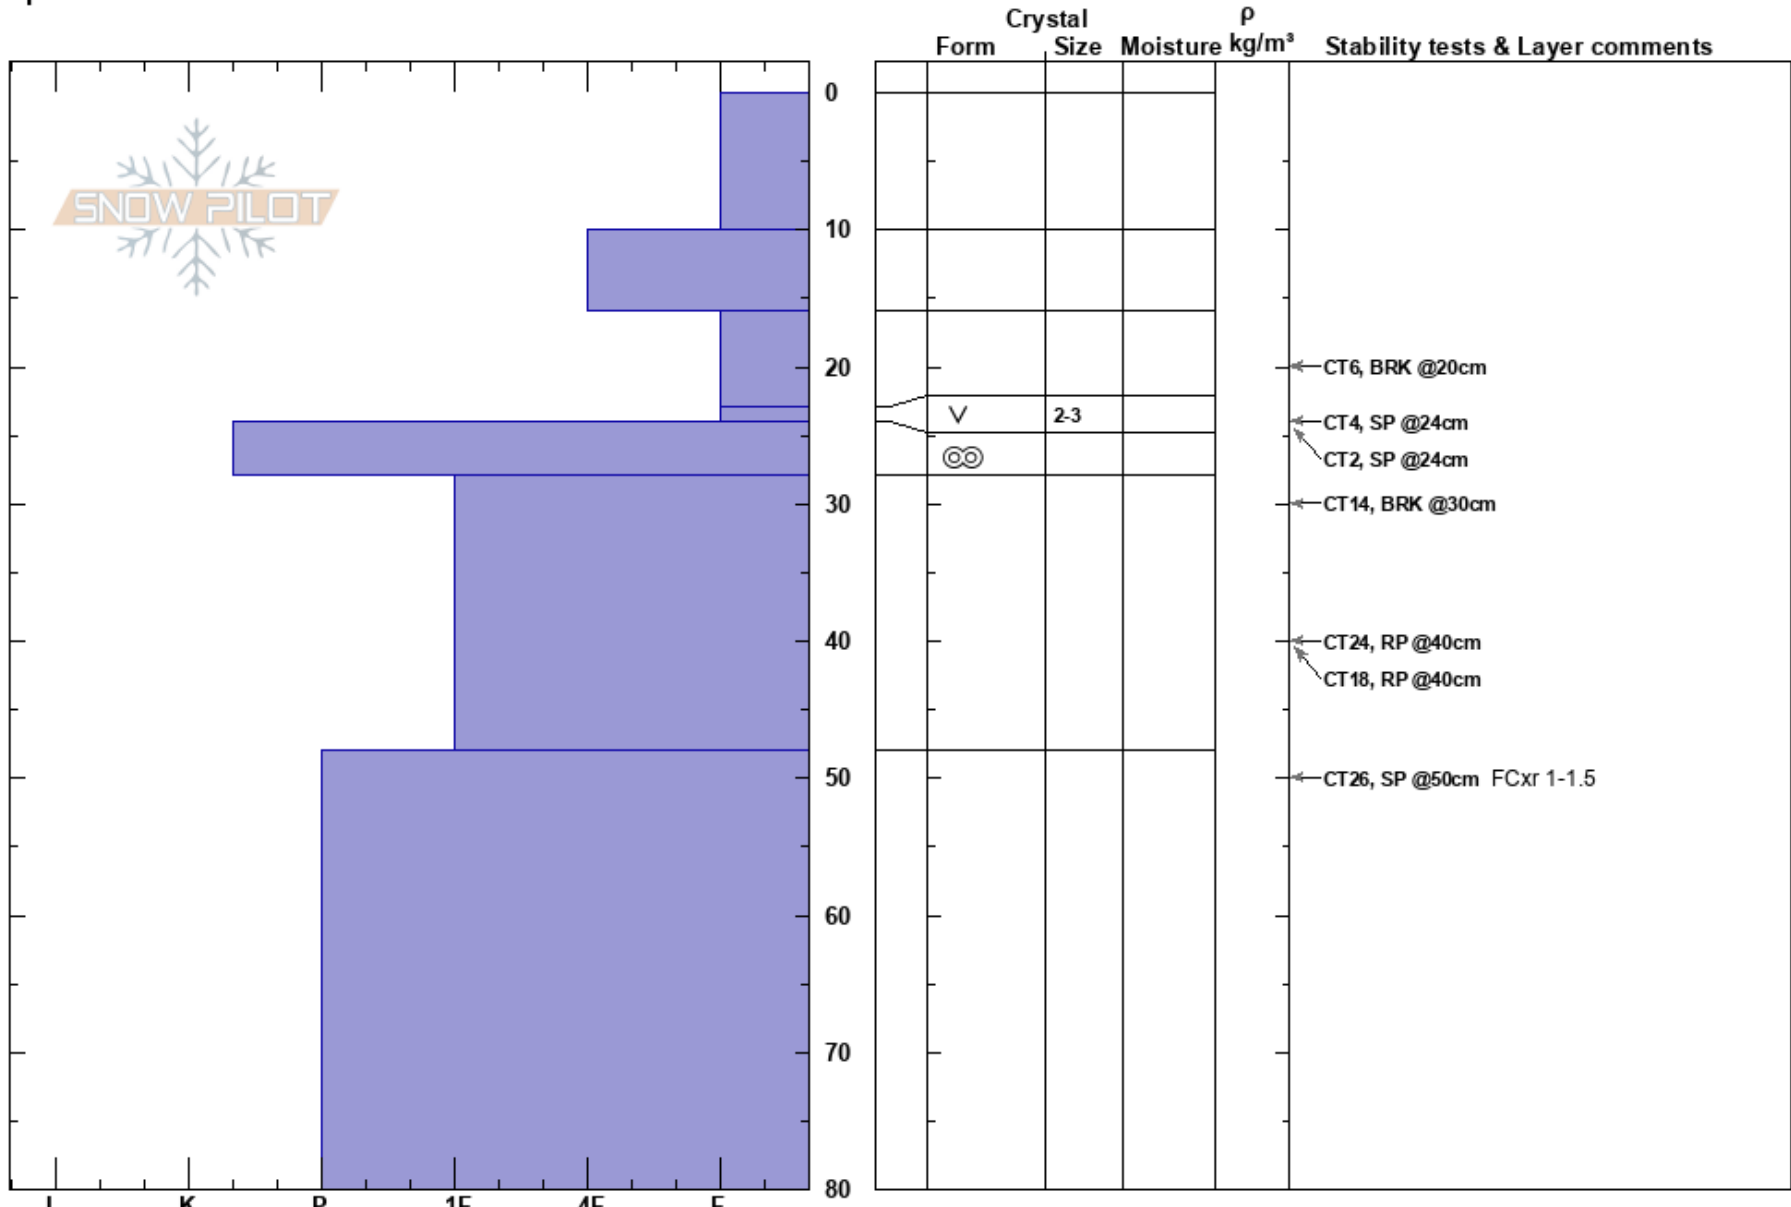

Stage Right
 Monashee
 BC
 Elevation: 2040 m
 Aspect: SE
 Specifics:

Mustang Powder
 13/03/2023 - 11:31
 Co-ord:
 Slope Angle: 16°
 Wind Loading: no

Stability:
 Air Temperature: -3.6°C
 Sky Cover: OVC
 Precipitation: S-1
 Wind: SE Light Breeze

PF: 30
 23-24cm: well preserved
 23-24cm: Problematic layer

Notes: CTE results (x2) down 24 on well preserved SH 2-3 above the MFcrust
 TL Pitt near the ridge line