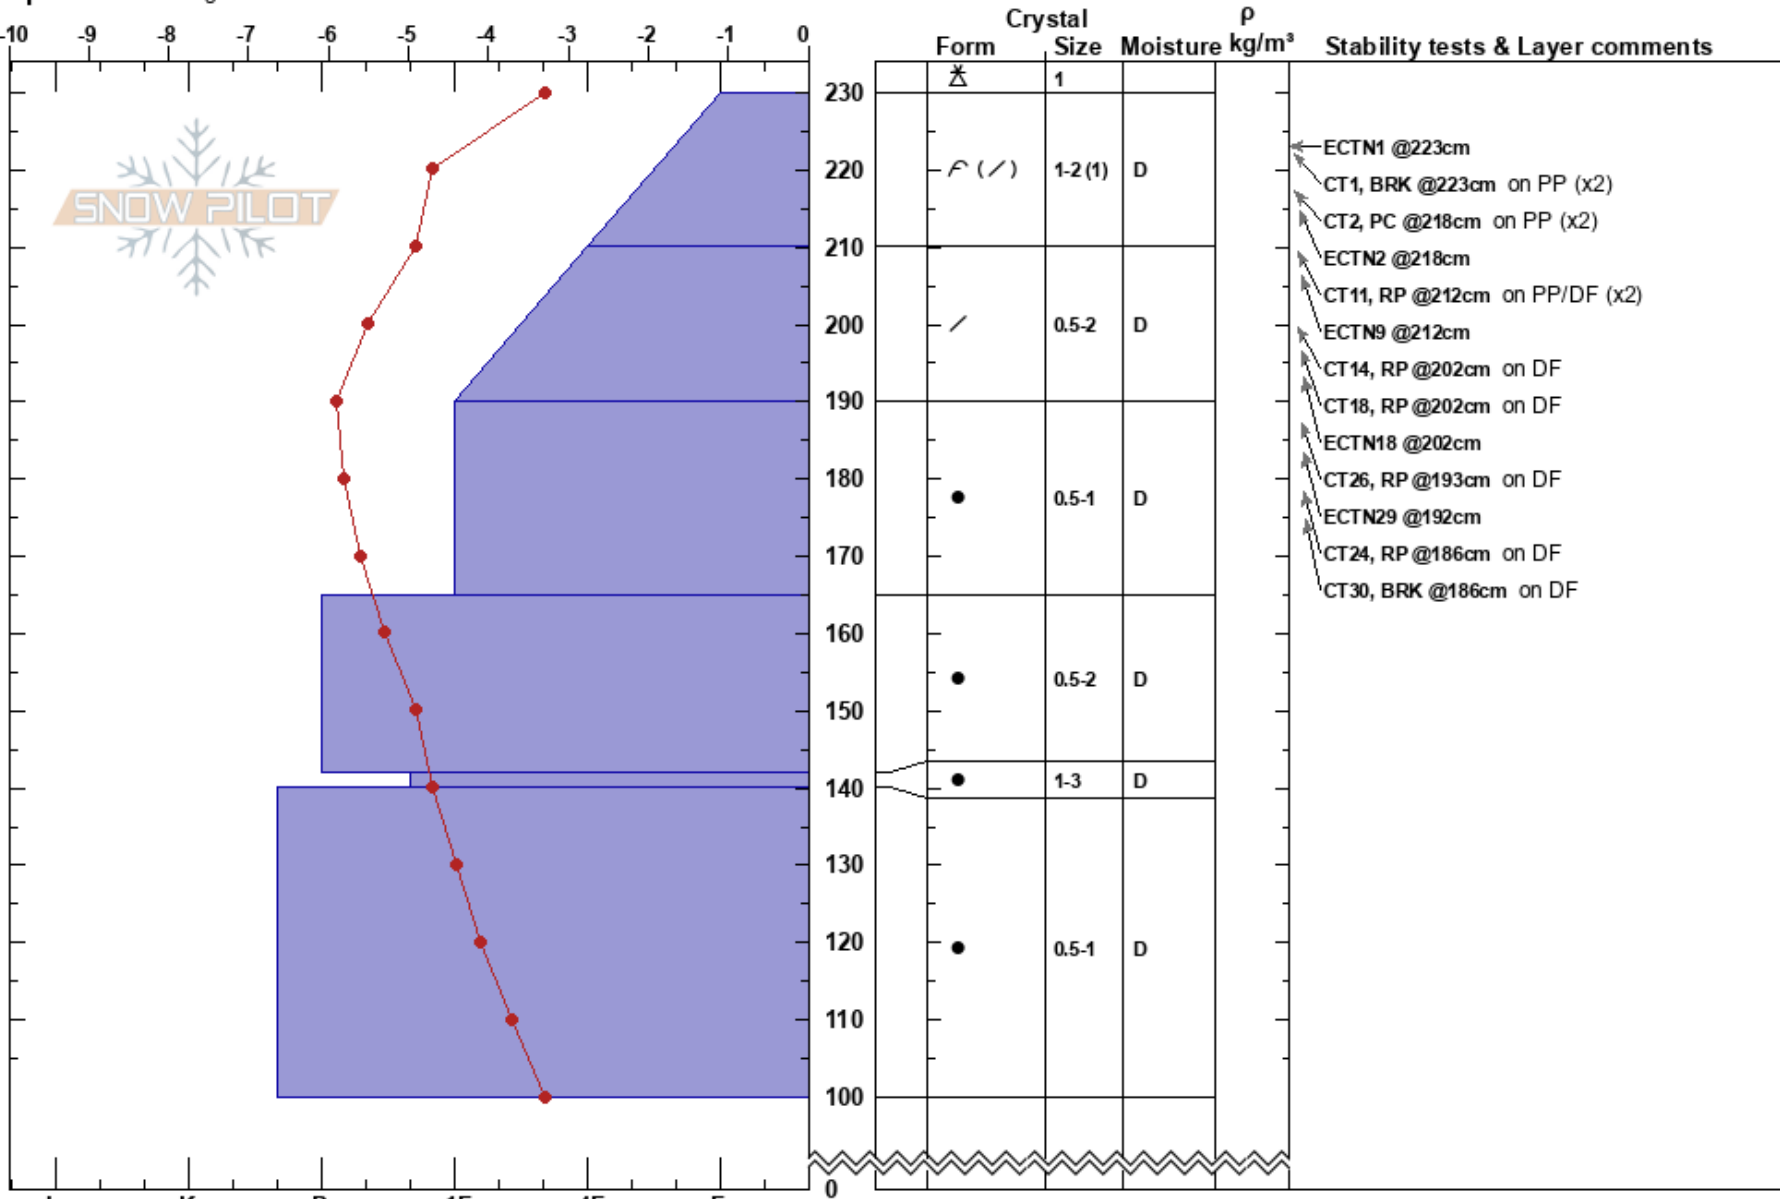

BWSR Weekly Profile
 Monashee
 BC
 Elevation: 2025 m
 Aspect: E
 Specifics: Pit dug in a Ski Area

Brydan Tollefson
 13/03/2023 - 10:30
 Co-ord: 49.74215N, -118.92399W
 Slope Angle: 8°
 Wind Loading:

Stability:
 Air Temperature: -3.2°C PF: 35
 Sky Cover: X
 Precipitation: S-1
 Wind: SW Light Breeze

Layer Notes:

Notes: pit may have been located above a large but shallow boulder, resulting in an HS slightly less than typical for the weather plot