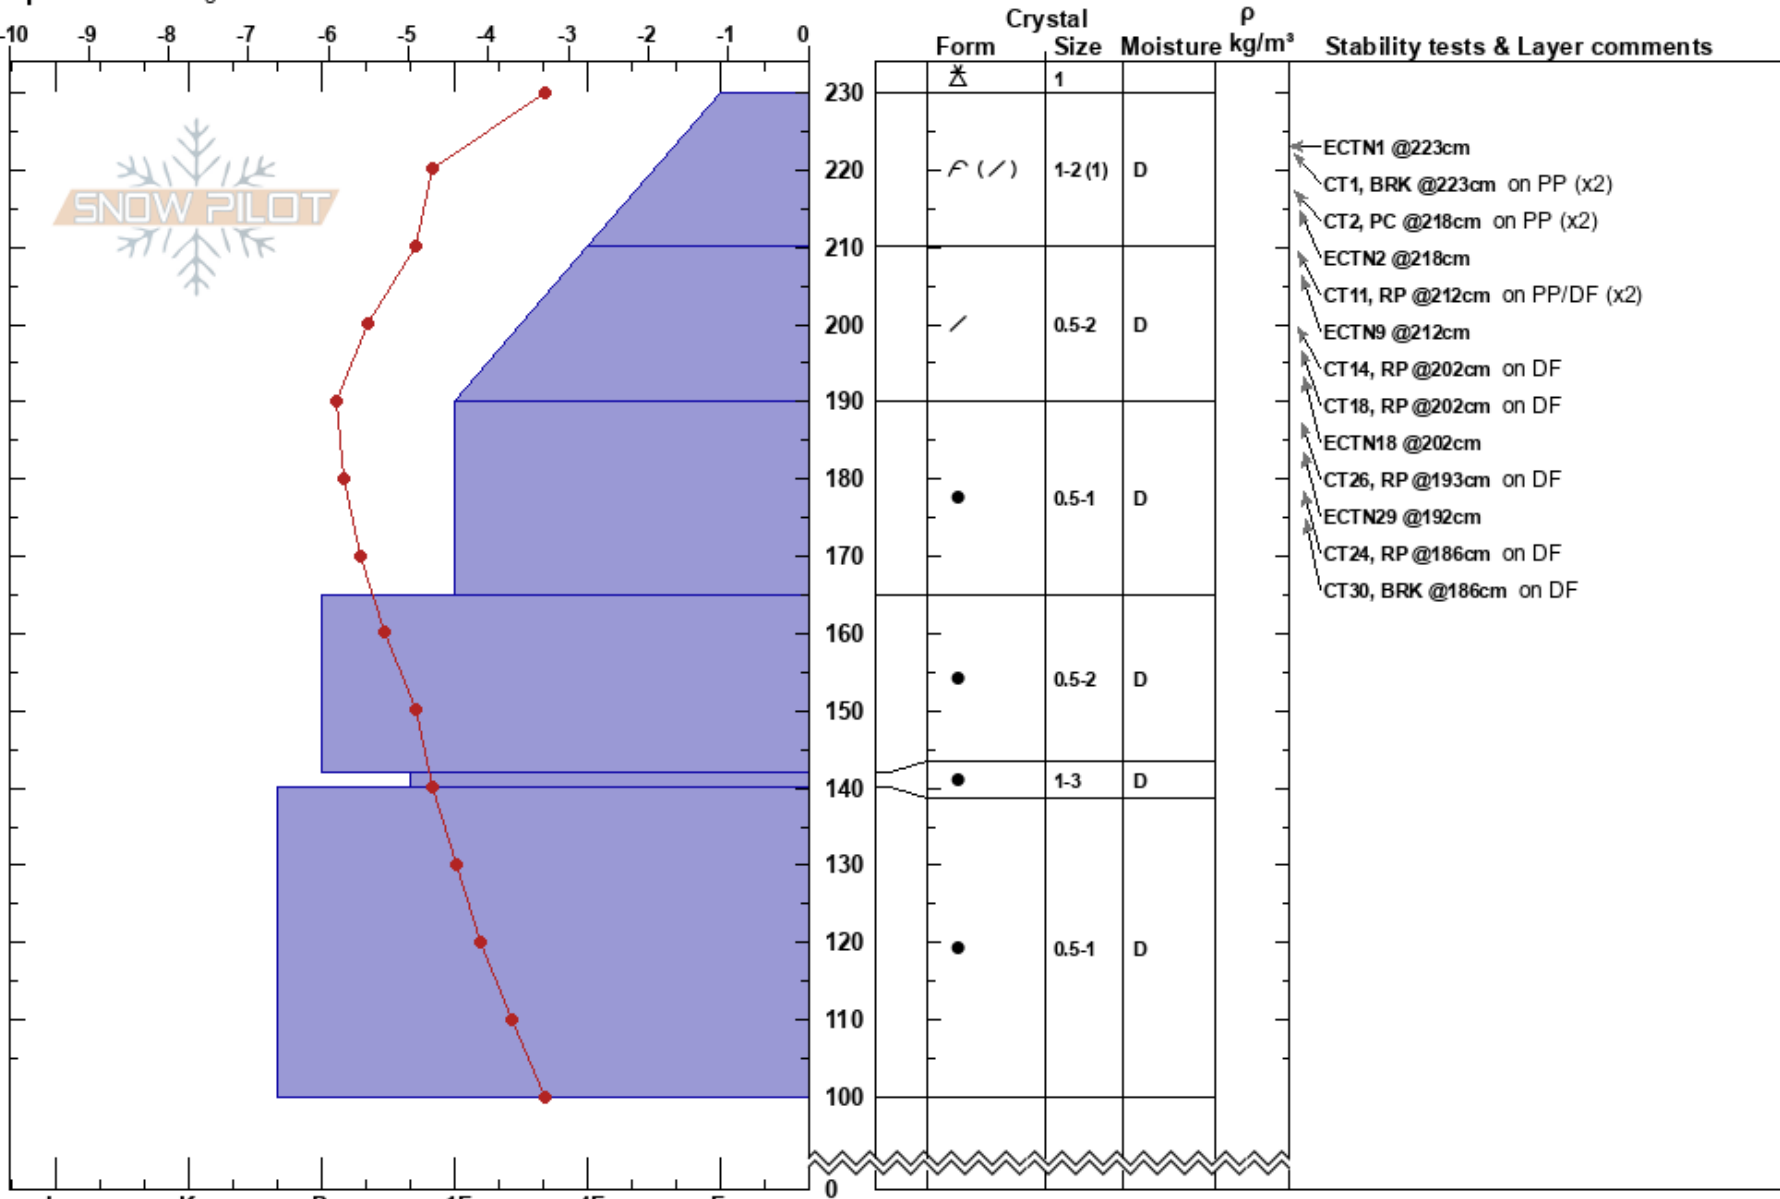

BWSR Weekly Profile  
 Monashee  
 BC  
 Elevation: 2025 m  
 Aspect: E  
 Specifics: Pit dug in a Ski Area

Brydan Tollefson  
 13/03/2023 - 10:30  
 Co-ord: 49.74215N, -118.92399W  
 Slope Angle: 8°  
 Wind Loading:

Stability:  
 Air Temperature: -3.2°C PF: 35  
 Sky Cover: X  
 Precipitation: S-1  
 Wind: SW Light Breeze

Layer Notes:

Notes: pit may have been located above a large but shallow boulder, resulting in an HS slightly less than typical for the weather plot