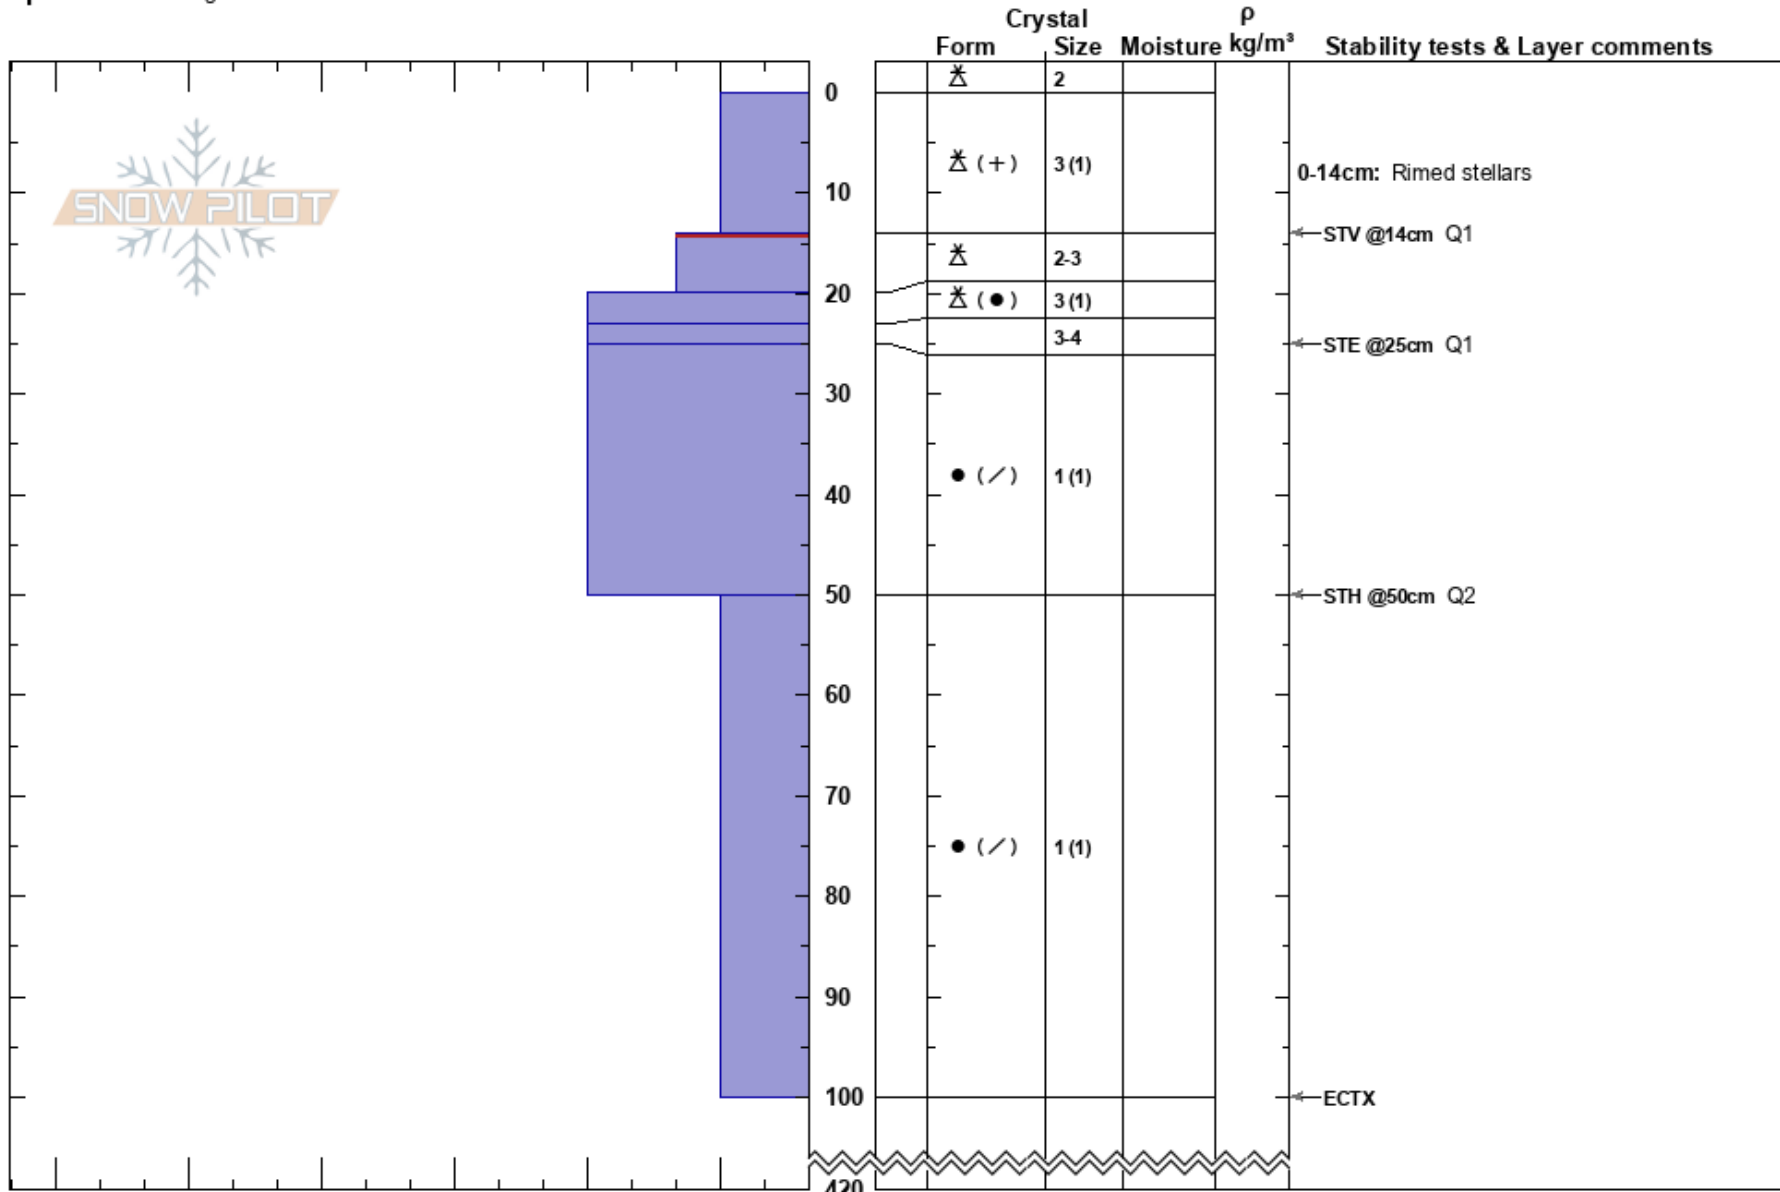

Devil's Castle Road 15 James Dillon
 Wasatch Range 03/12/2023 - 1:00pm
 UT
Elevation: 10350 ft **Slope Angle:** 38°
Aspect: 270° **Wind Loading:** no
Specifics: Pit dug in a Ski Area

Stability: **HS:** 420 **Layer Notes:**
Air Temperature: -5°C **PF:** 30 0-14cm: Rimed stellars
Sky Cover: OVC **PS:** 15 14-20cm: Problematic layer
Precipitation: S1
Wind: NW Light Breeze

Notes: Unknown HS
 I K P 1F 4F F 420