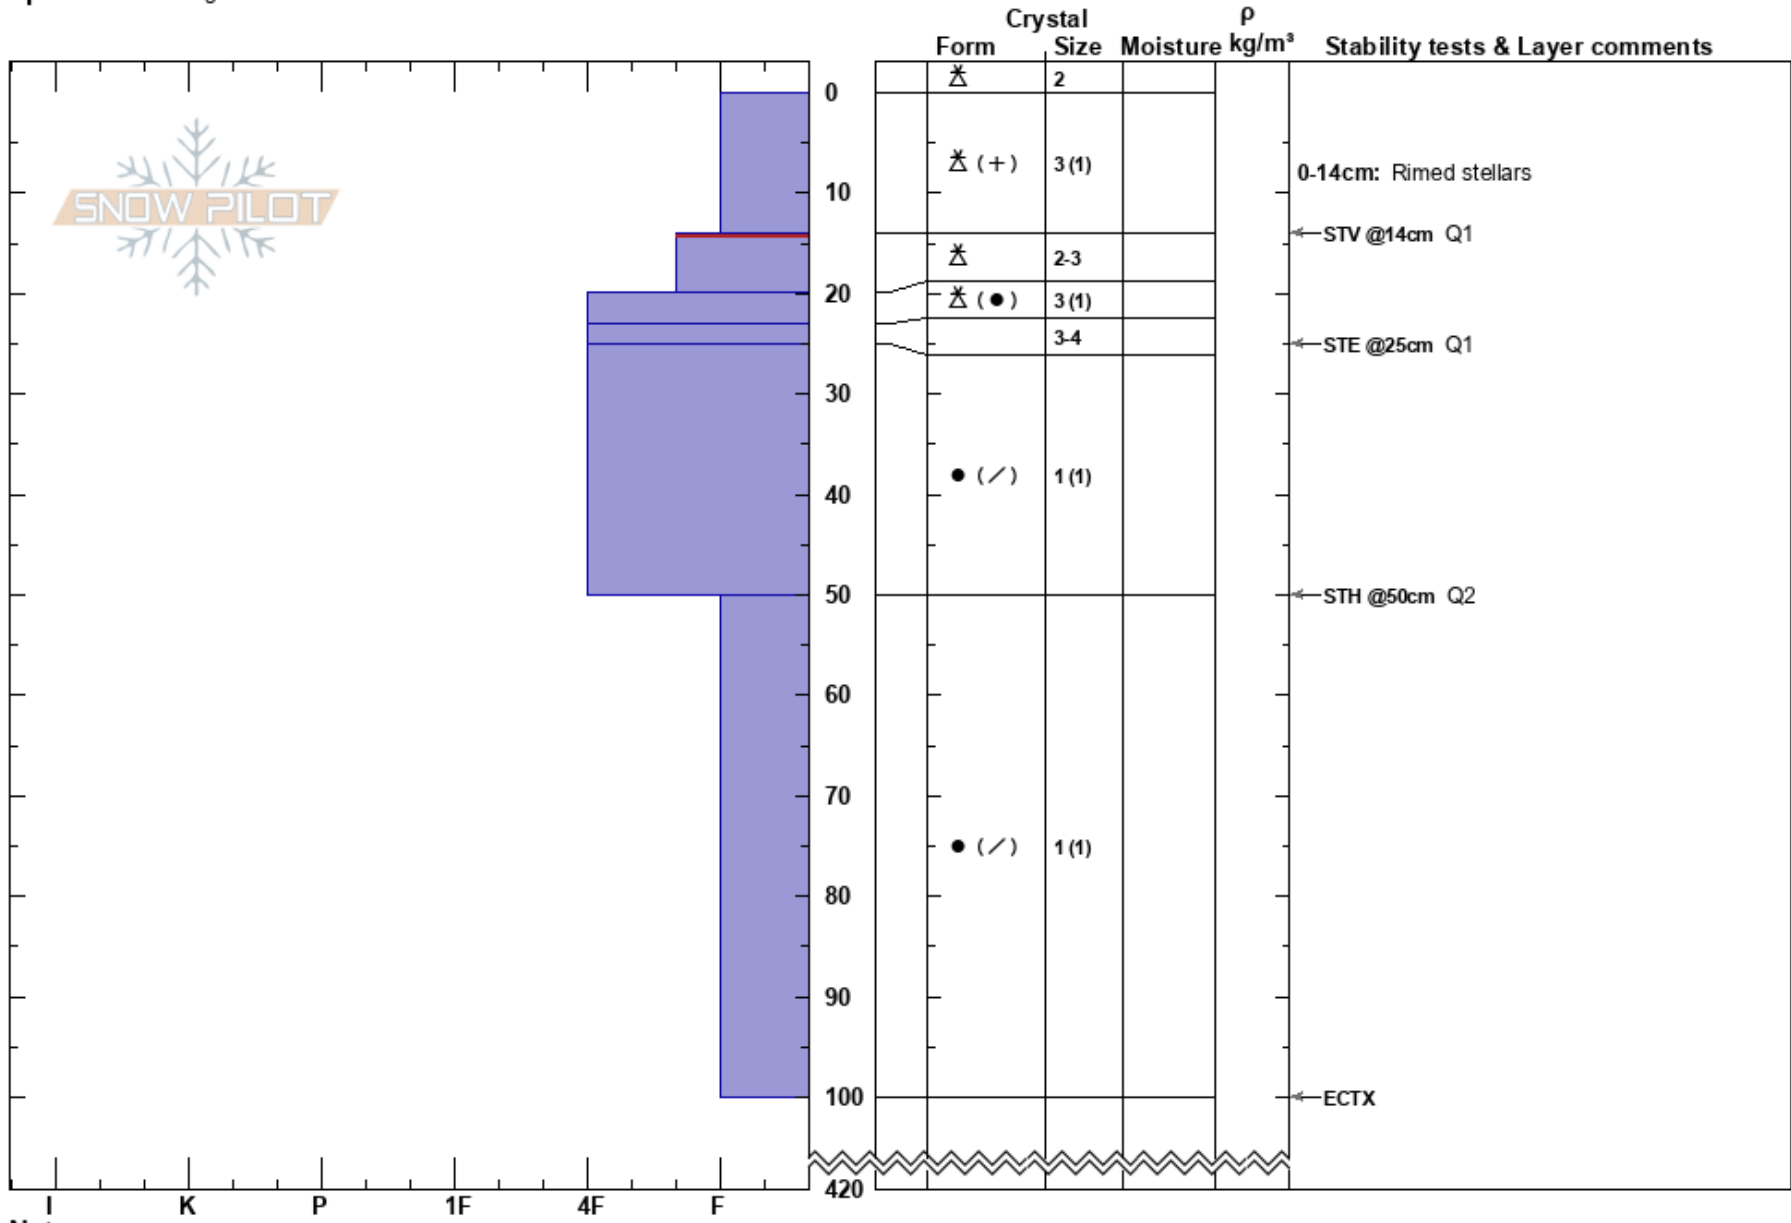

Devil's Castle Road 15 James Dillon
 Wasatch Range 03/12/2023 - 1:00pm
 UT
Elevation: 10350 ft **Slope Angle:** 38°
Aspect: 270° **Wind Loading:** no
Specifics: Pit dug in a Ski Area

Stability: **HS:** 420 **Layer Notes:**
Air Temperature: -5°C **PF:** 30 0-14cm: Rimed stellars
Sky Cover: OVC **PS:** 15 14-20cm: Problematic layer
Precipitation: S1
Wind: NW Light Breeze