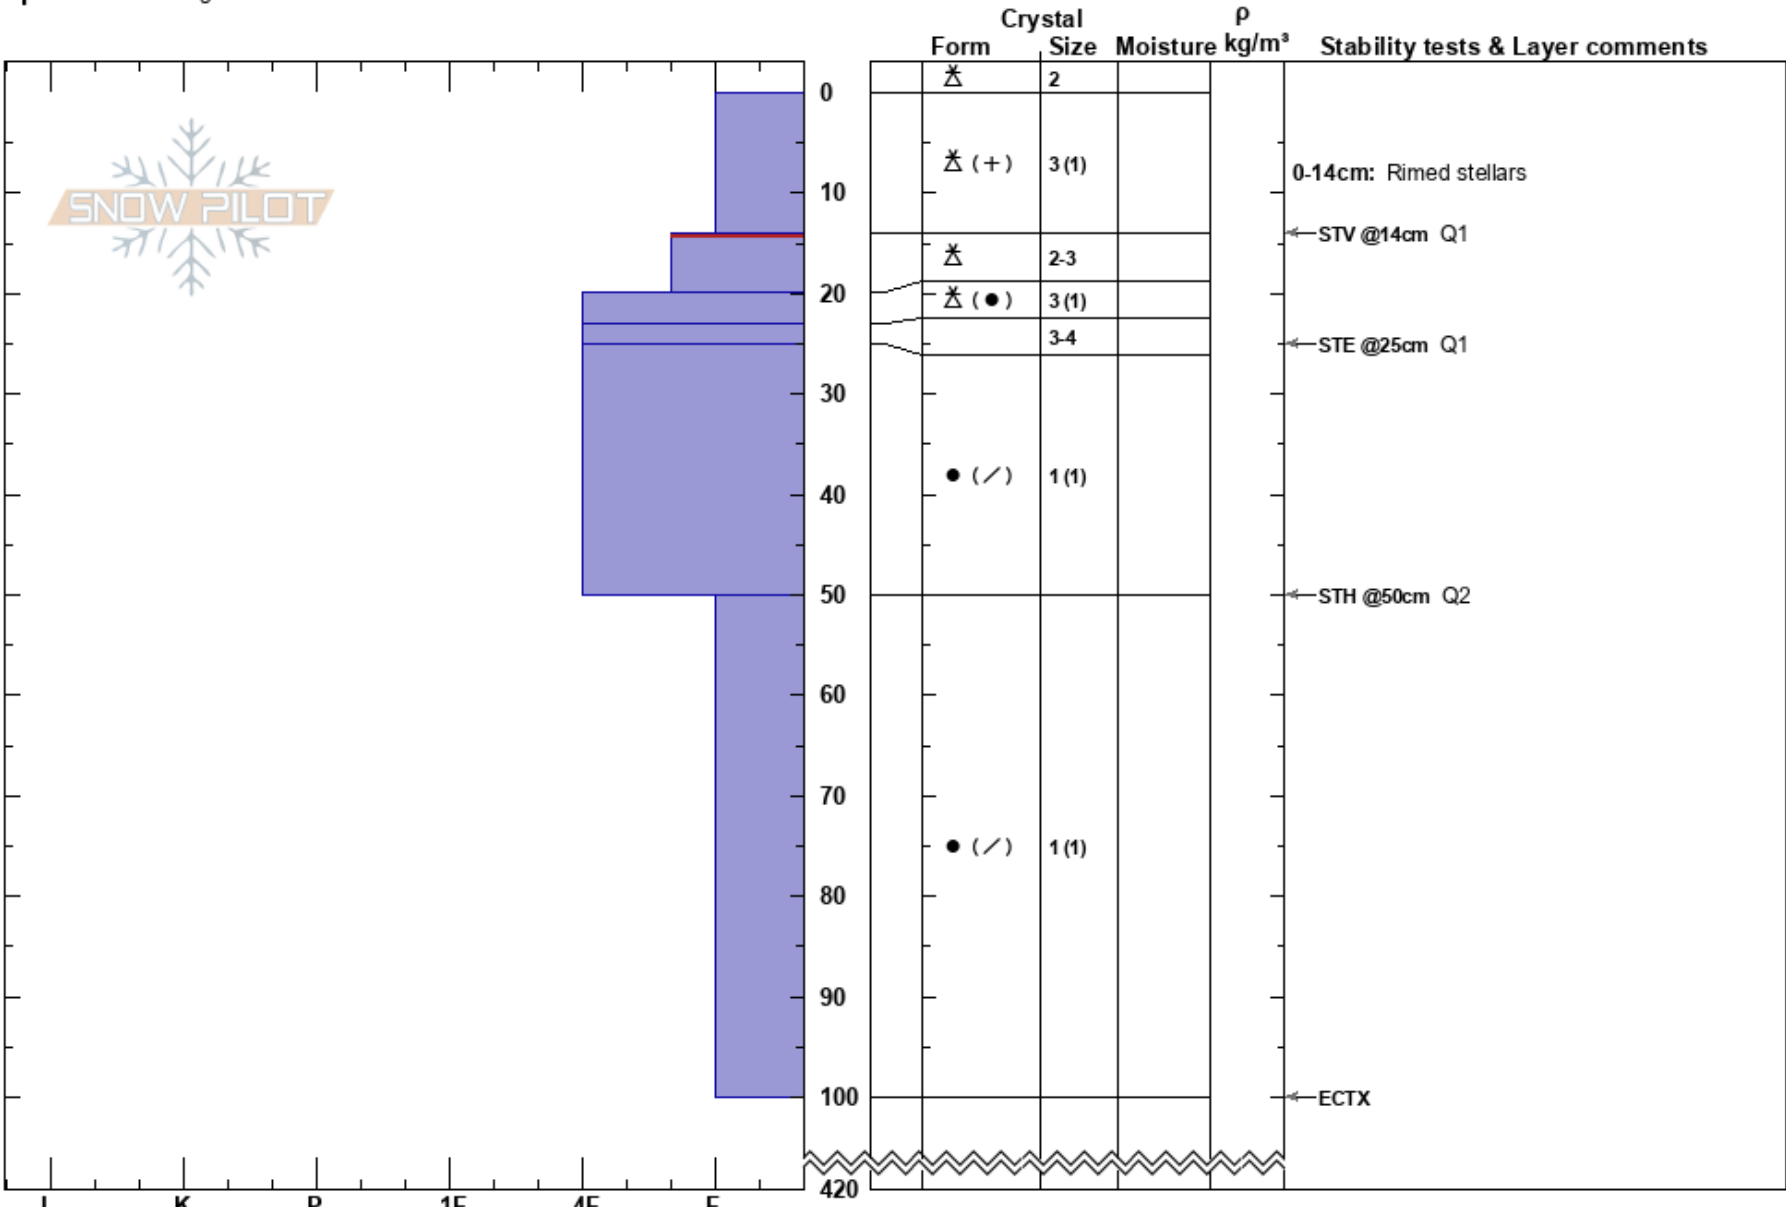

Devil's Castle Road 15 James Dillon  
 Wasatch Range 03/12/2023 - 1:00pm  
 UT  
**Elevation:** 10350 ft **Slope Angle:** 38°  
**Aspect:** 270° **Wind Loading:** no  
**Specifics:** Pit dug in a Ski Area

**Stability:** **HS:** 420 **Layer Notes:**  
**Air Temperature:** -5°C **PF:** 30 0-14cm: Rimed stellars  
**Sky Cover:** OVC **PS:** 15 14-20cm: Problematic layer  
**Precipitation:** S1  
**Wind:** NW Light Breeze