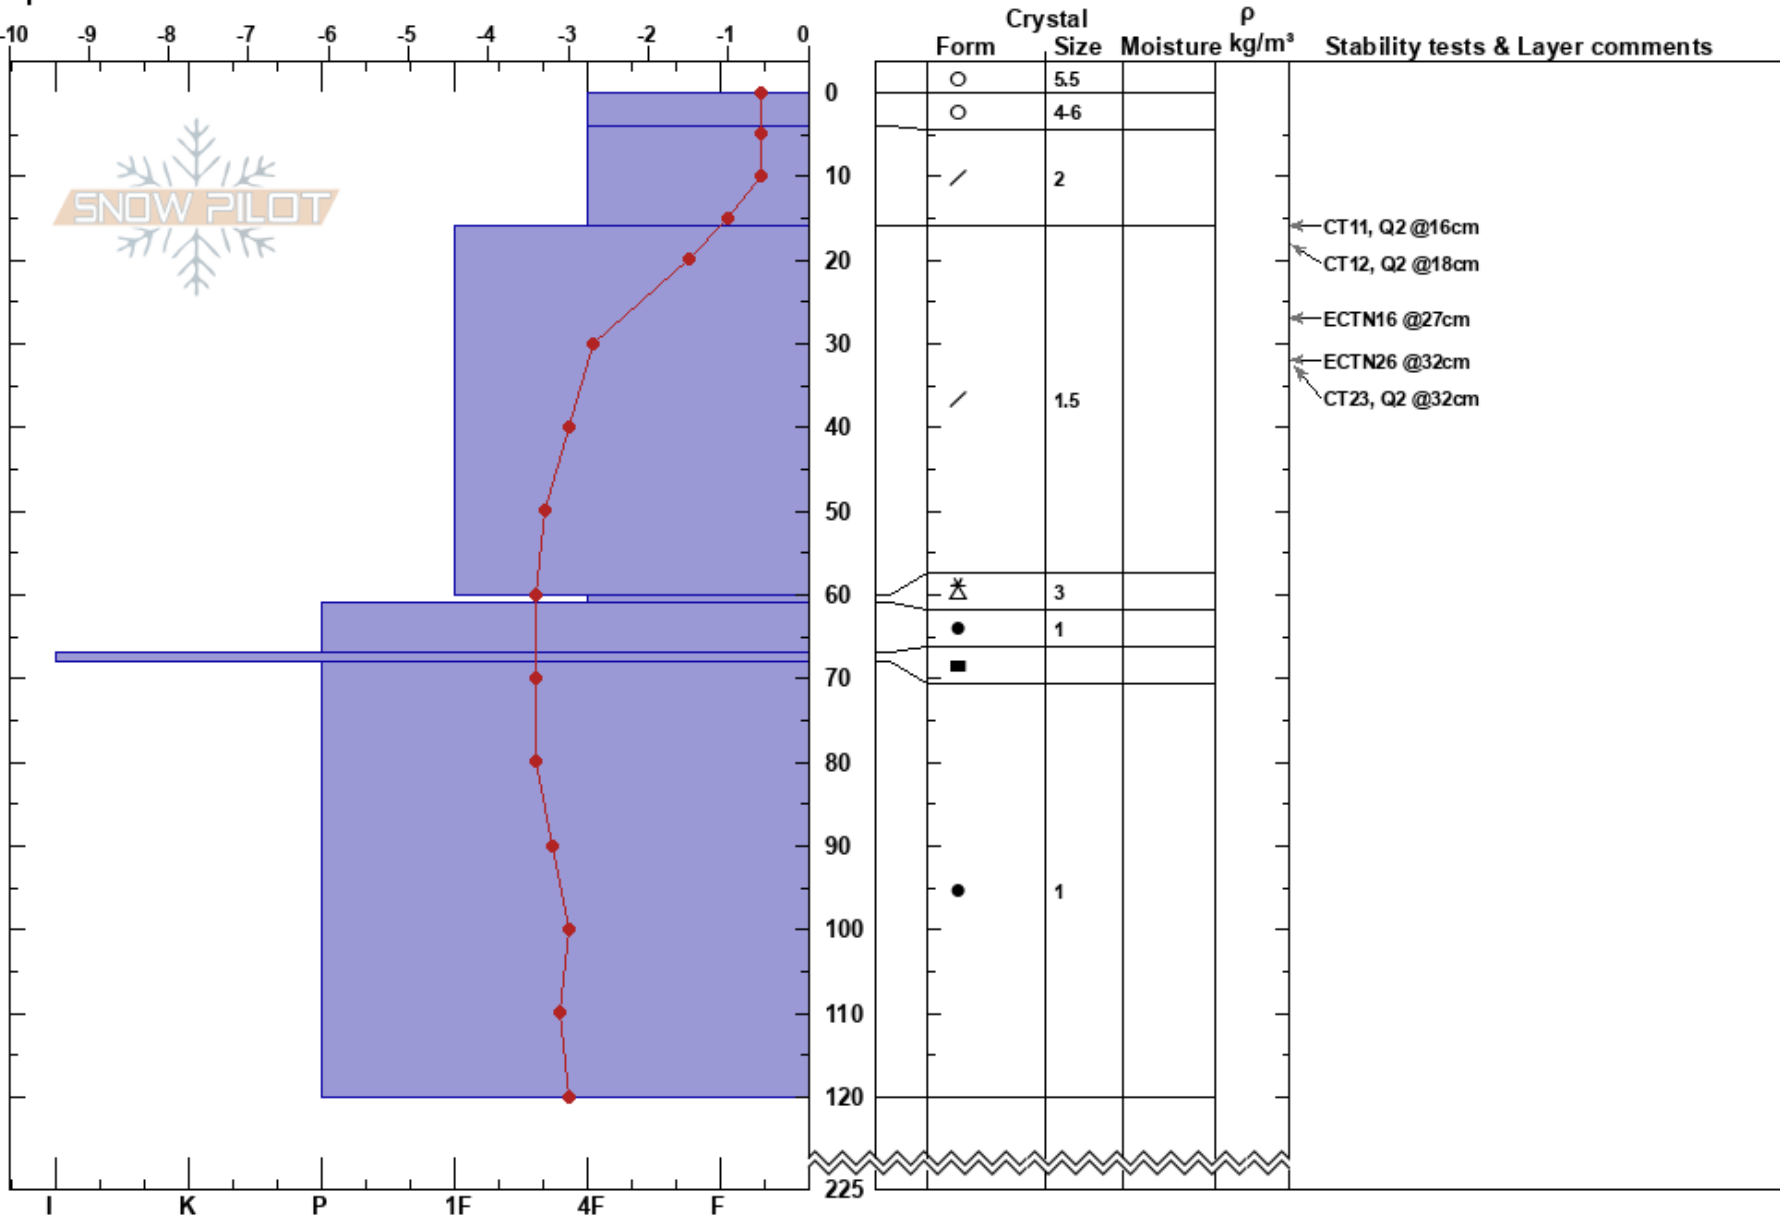

Lower SOB
 Silver Valley Area
 ID
 Elevation: 5520 ft
 Aspect: 110°
 Specifics:

REID Allen
 03/13/2023 - 8:00am
 Co-ord: 11T NN 66062 60243
 Slope Angle: 27°
 Wind Loading: no

Stability: Good HS:225
 Air Temperature: 6.6°C PF: 32 60-61cm: Problematic layer
 Sky Cover: SCT PS: 12
 Precipitation: NO
 Wind: SE Moderate

Notes: Stability test failures were between storm layers.