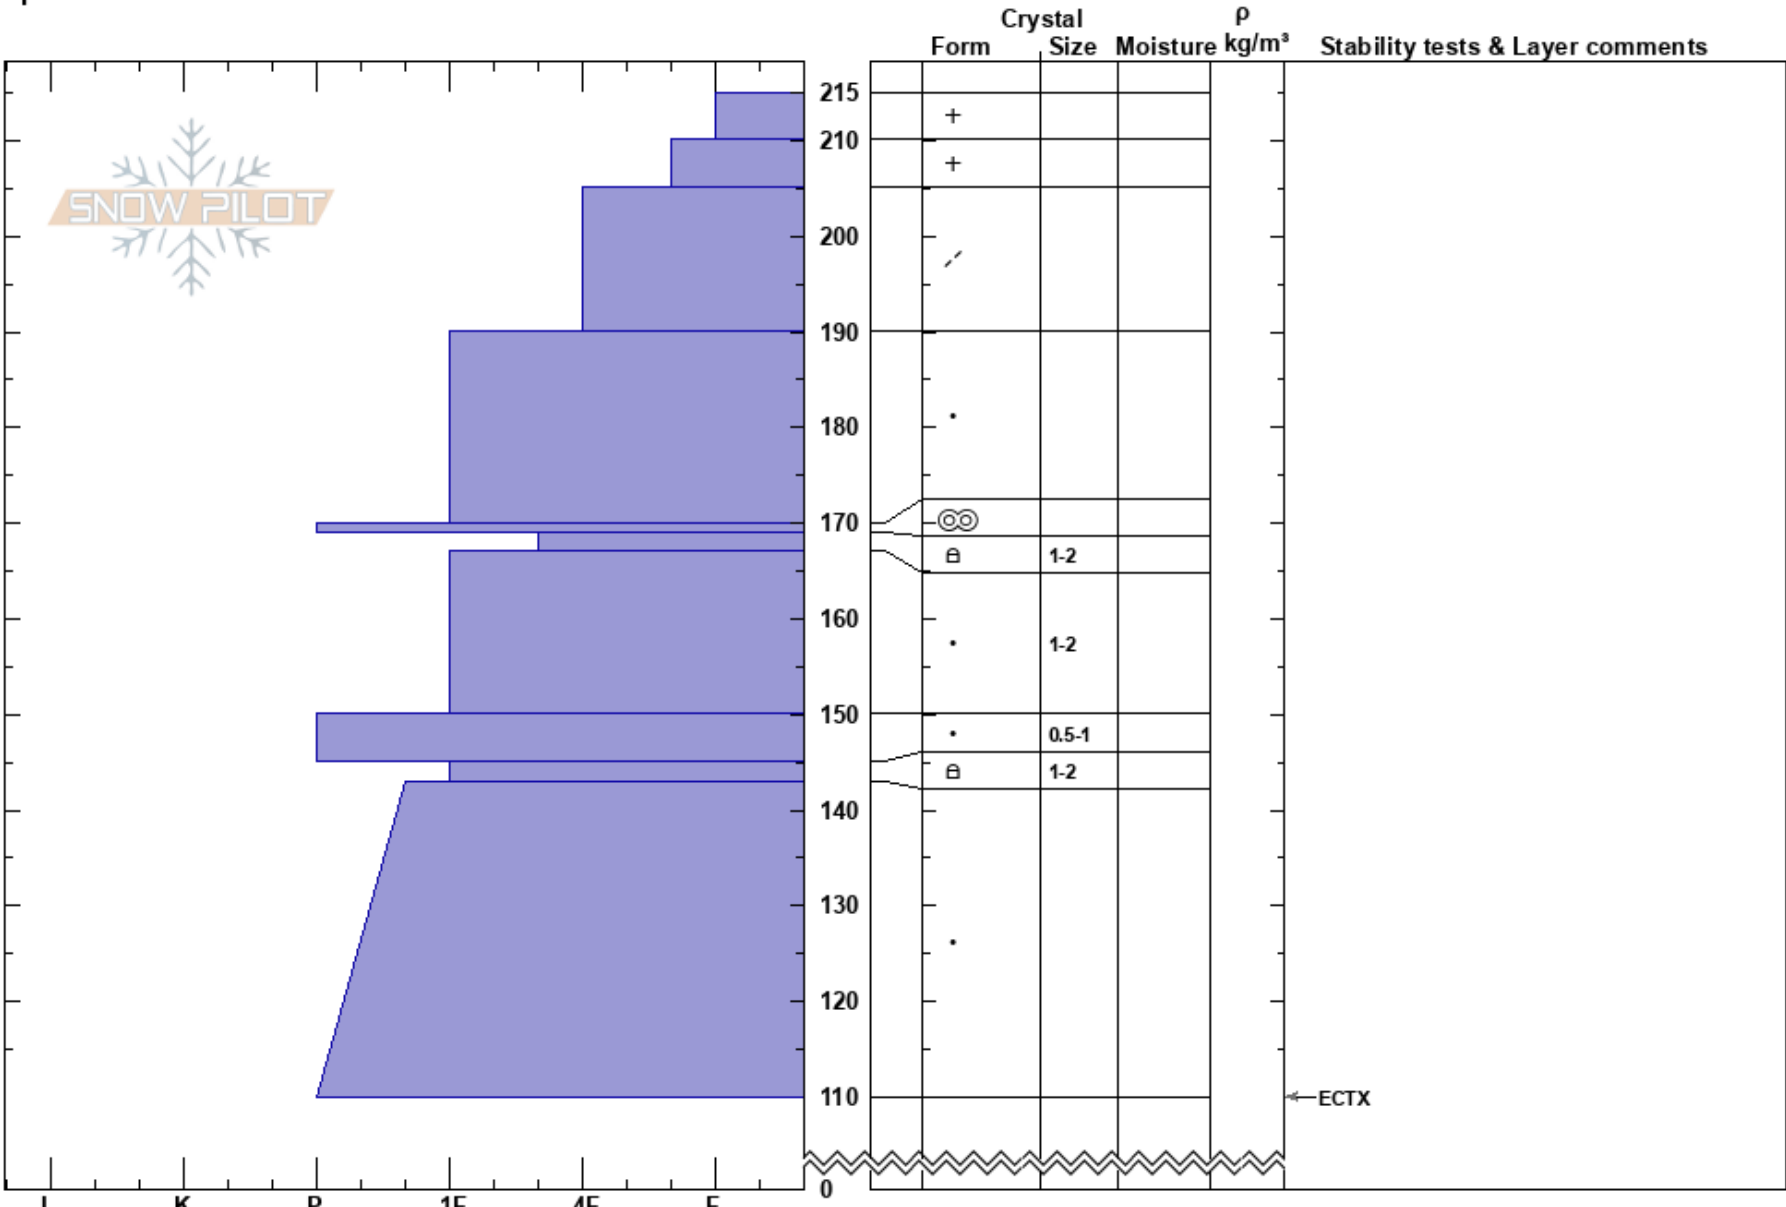

Big Cat 2
 Uinta Range
 UT
 Elevation: 9450 ft
 Aspect: SE
 Specifics:

Andrew Nassetta
 03/12/2023 - 12:00pm
 Co-ord:
 Slope Angle: 35°
 Wind Loading:

Stability:
 Air Temperature:
 Sky Cover: BKN
 Precipitation: S-1
 Wind: W Light Breeze

HS:215

Layer Notes:

Notes: