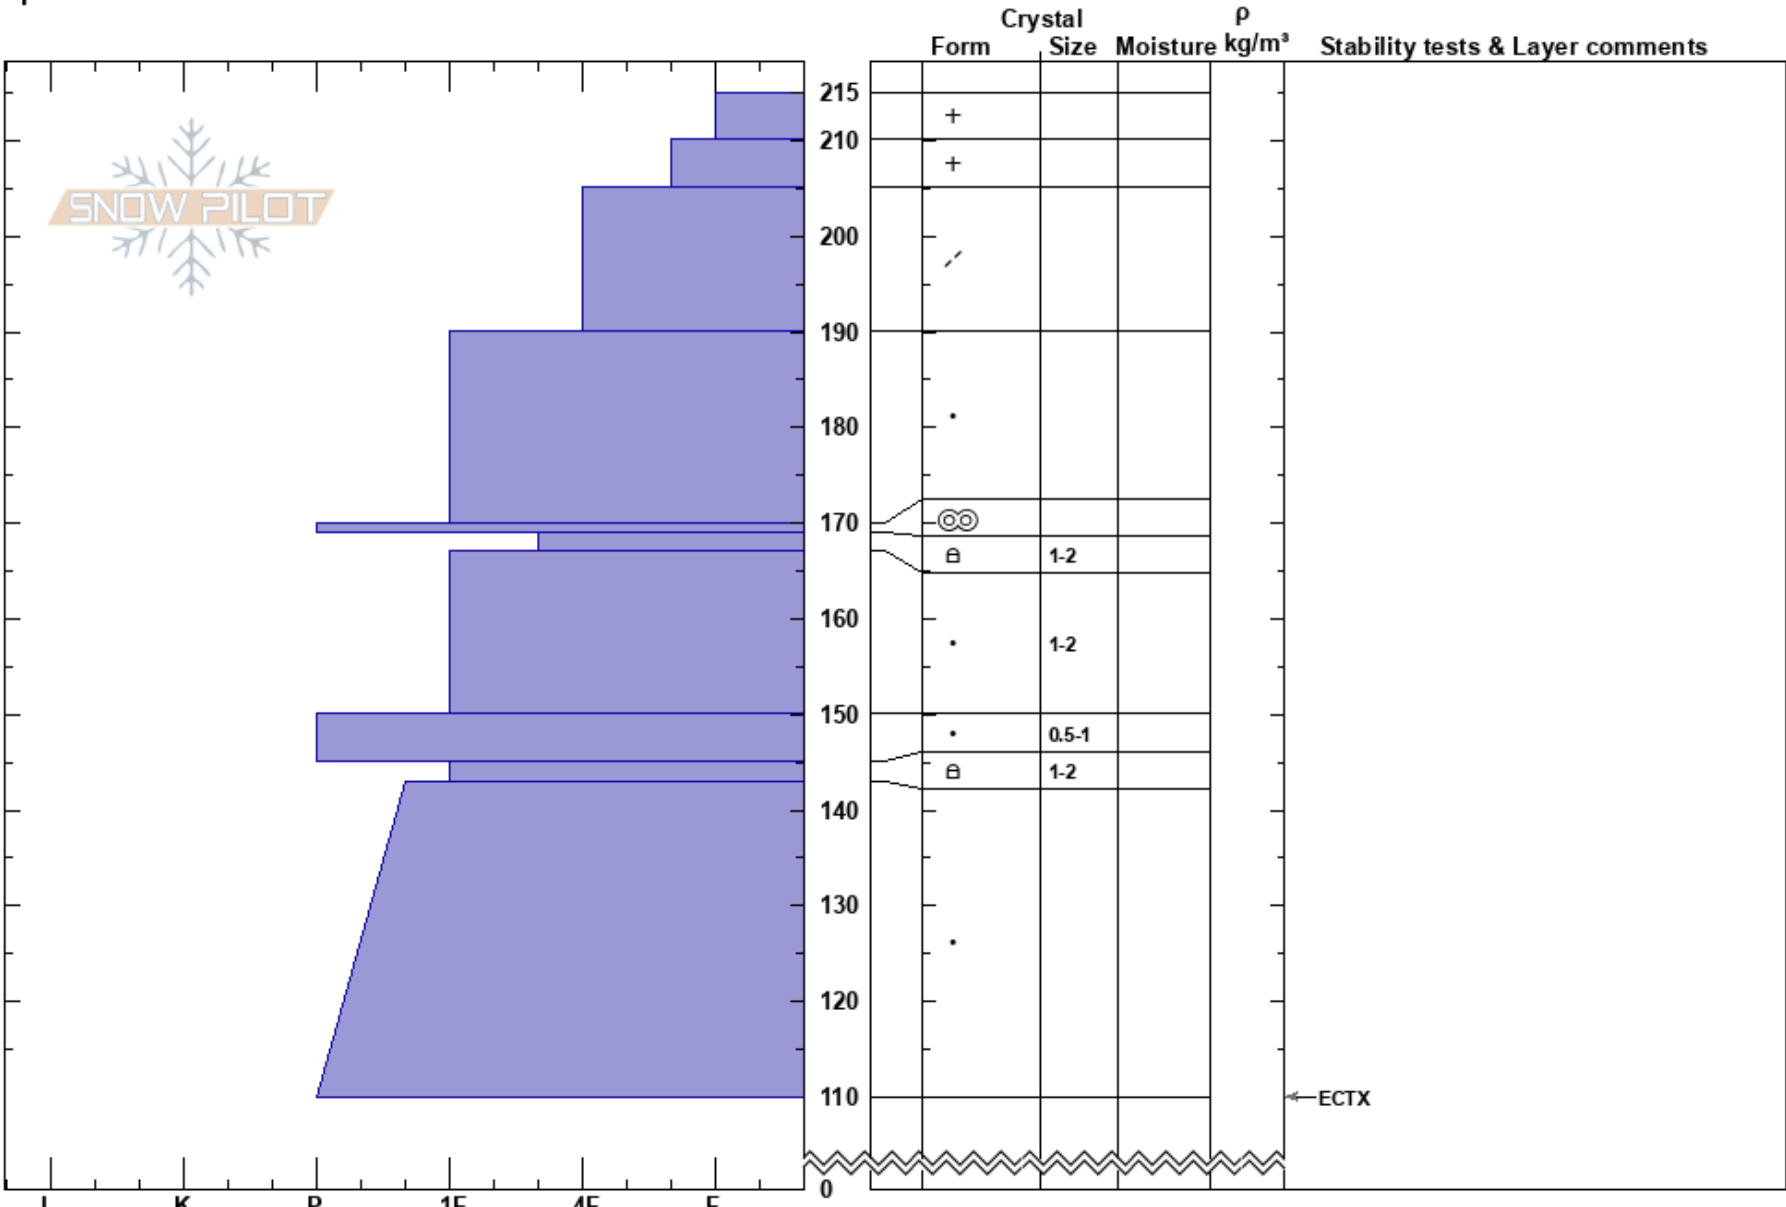

Big Cat 2  
 Uinta Range  
 UT  
 Elevation: 9450 ft  
 Aspect: SE  
 Specifics:

Andrew Nassetta  
 03/12/2023 - 12:00pm  
 Co-ord:  
 Slope Angle: 35°  
 Wind Loading:

Stability:  
 Air Temperature:  
 Sky Cover: BKN  
 Precipitation: S-1  
 Wind: W Light Breeze

HS:215

Layer Notes:

Notes: