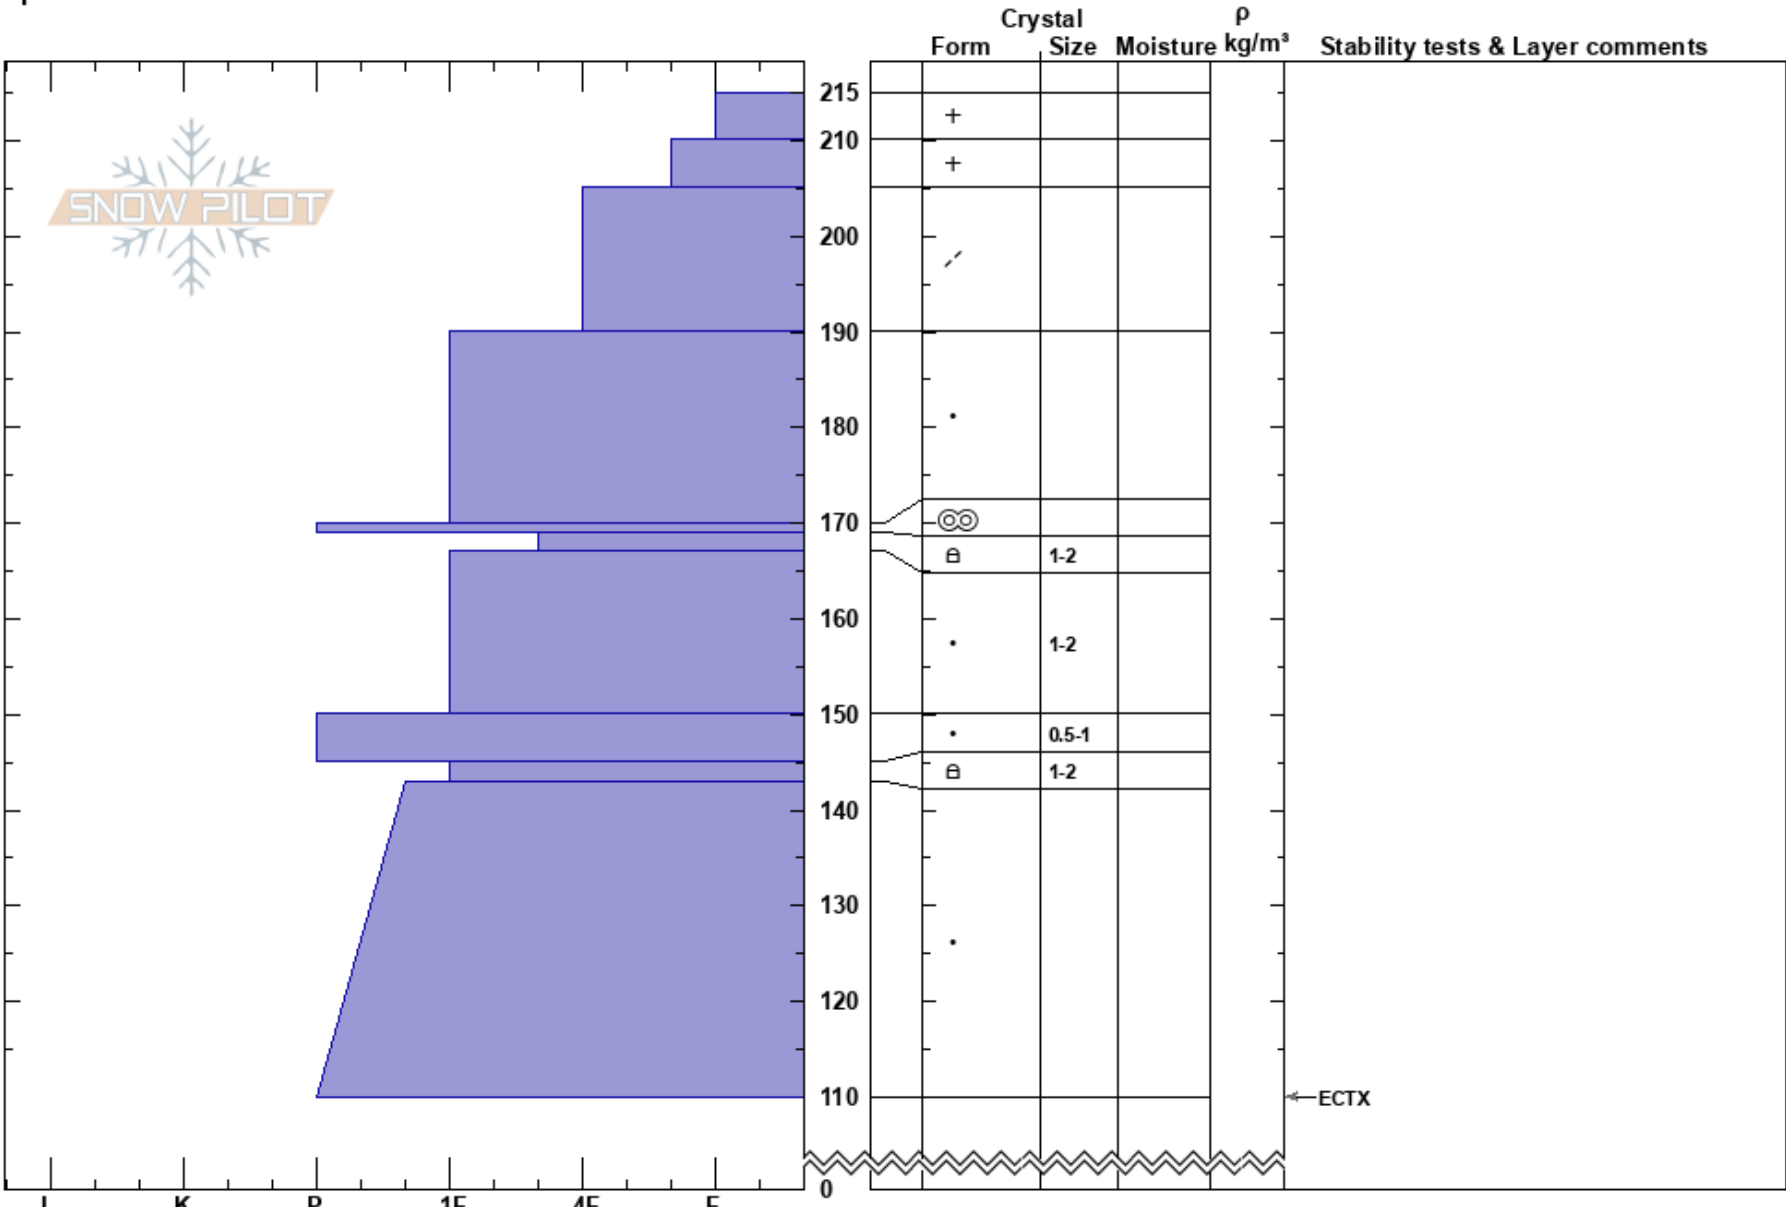

Big Cat 2
 Uinta Range
 UT
 Elevation: 9450 ft
 Aspect: SE
 Specifics:

Andrew Nassetta
 03/12/2023 - 12:00pm
 Co-ord:
 Slope Angle: 35°
 Wind Loading:

Stability:
 Air Temperature:
 Sky Cover: BKN
 Precipitation: S-1
 Wind: W Light Breeze

HS:215 Layer Notes:

Notes: