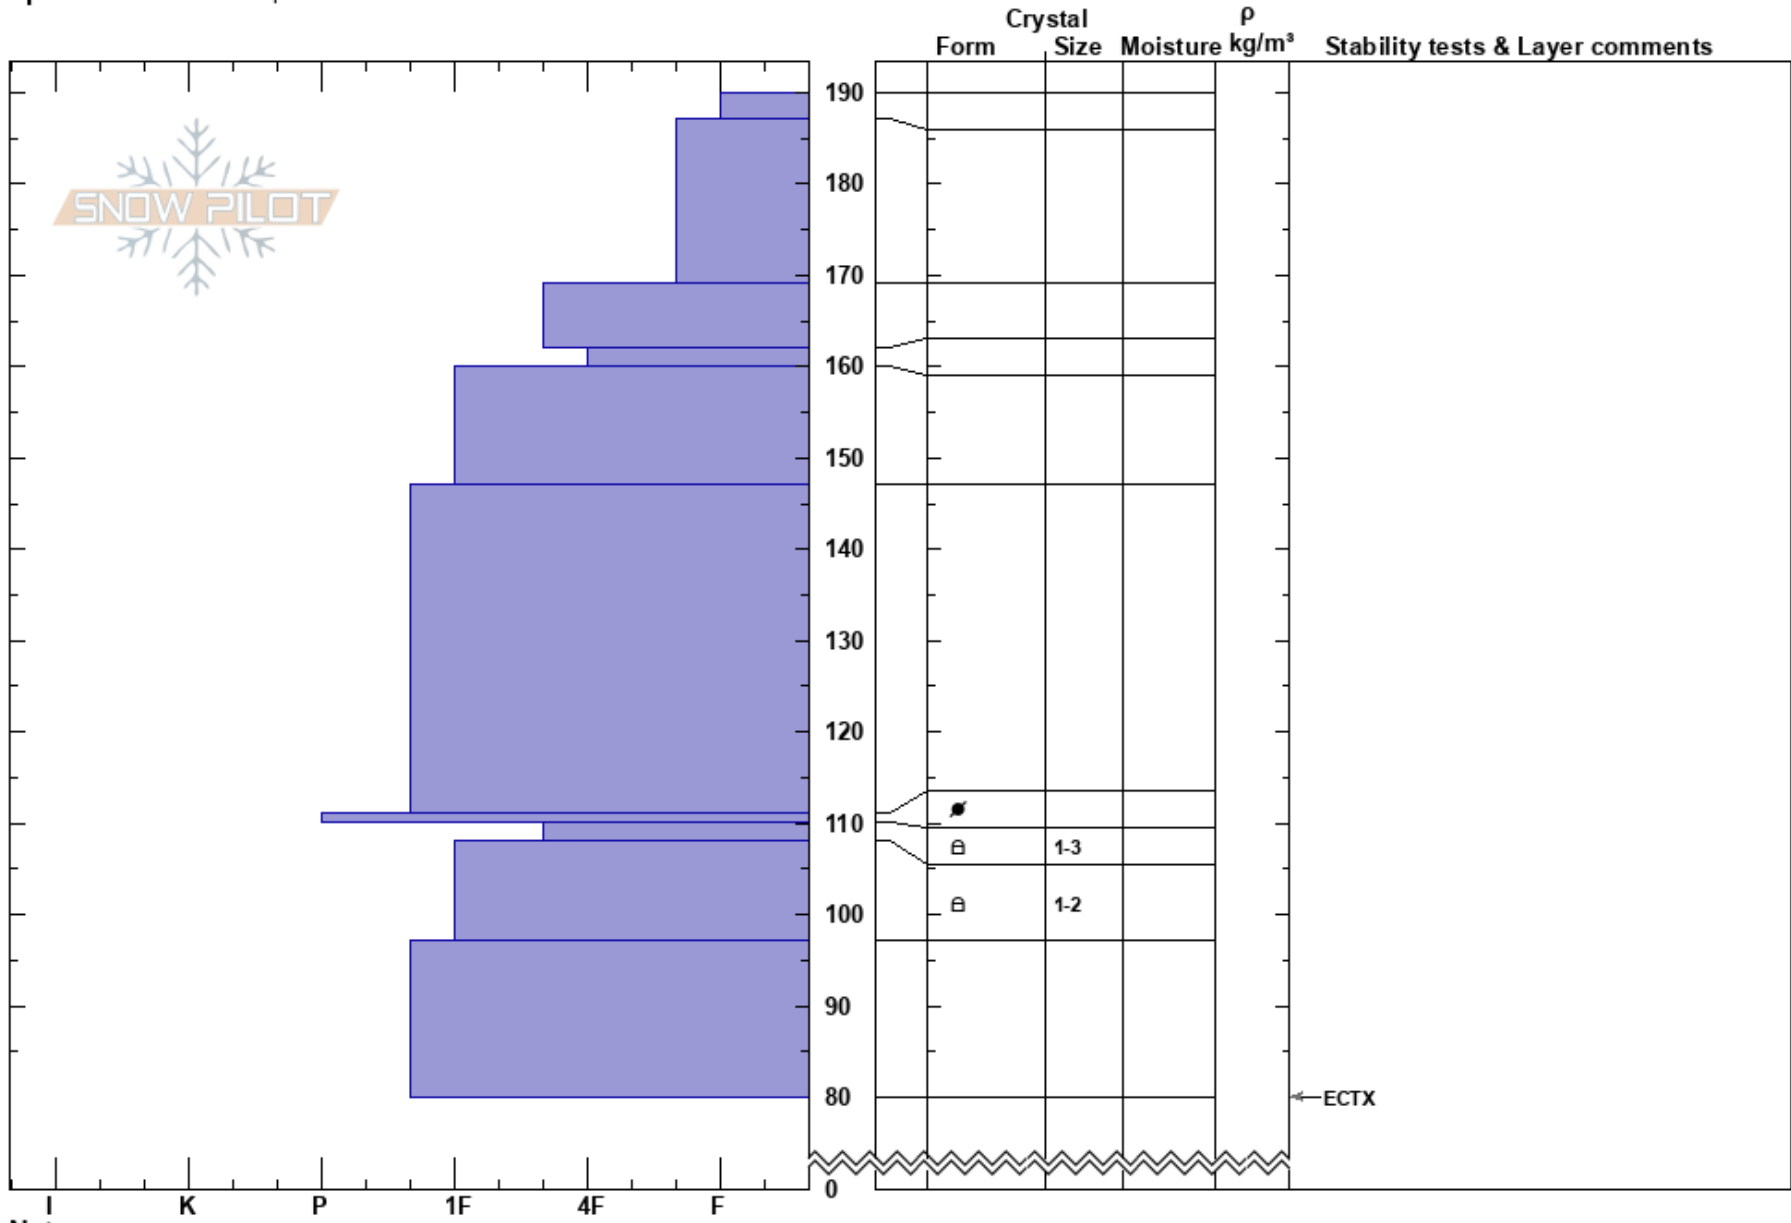

Big Cat 1
 Uinta Range
 UT
 Elevation: 9100 ft
 Aspect: NE
 Specifics: We skied slope

Andrew Nassetta
 03/12/2023 - 2:00pm
 Co-ord: 40.81903N, -111.08144W
 Slope Angle: 28°
 Wind Loading: no

Stability: **HS: 190**
 Air Temperature: 110-108cm: Problematic layer
 Sky Cover: OVC
 Precipitation: S-1
 Wind: NW Light Breeze