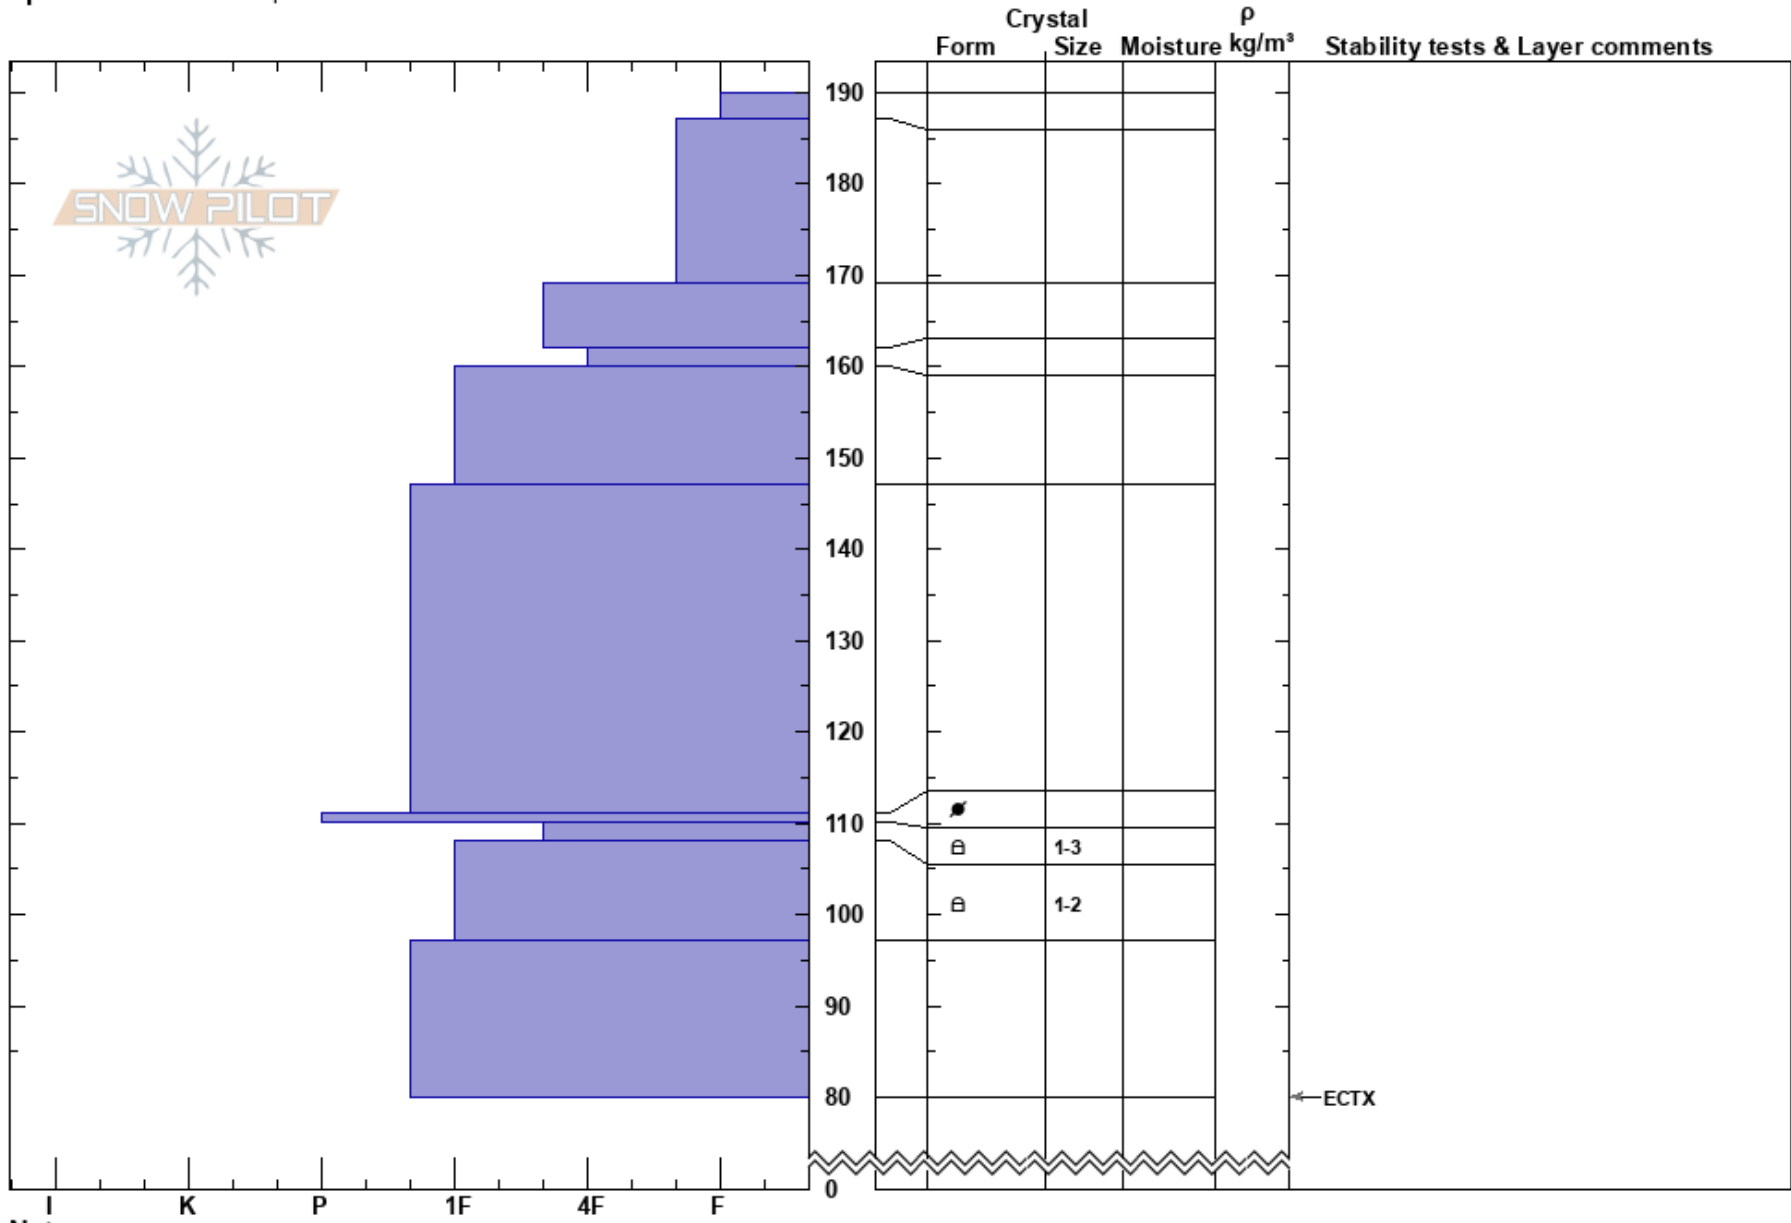

Big Cat 1
 Uinta Range
 UT
 Elevation: 9100 ft
 Aspect: NE
 Specifics: We skied slope

Andrew Nassetta
 03/12/2023 - 2:00pm
 Co-ord: 40.81903N, -111.08144W
 Slope Angle: 28°
 Wind Loading: no

Stability: **HS: 190**
 Air Temperature:
 Sky Cover: OVC
 Precipitation: S-1
 Wind: NW Light Breeze
 Layer Notes: 110-108cm: Problematic layer