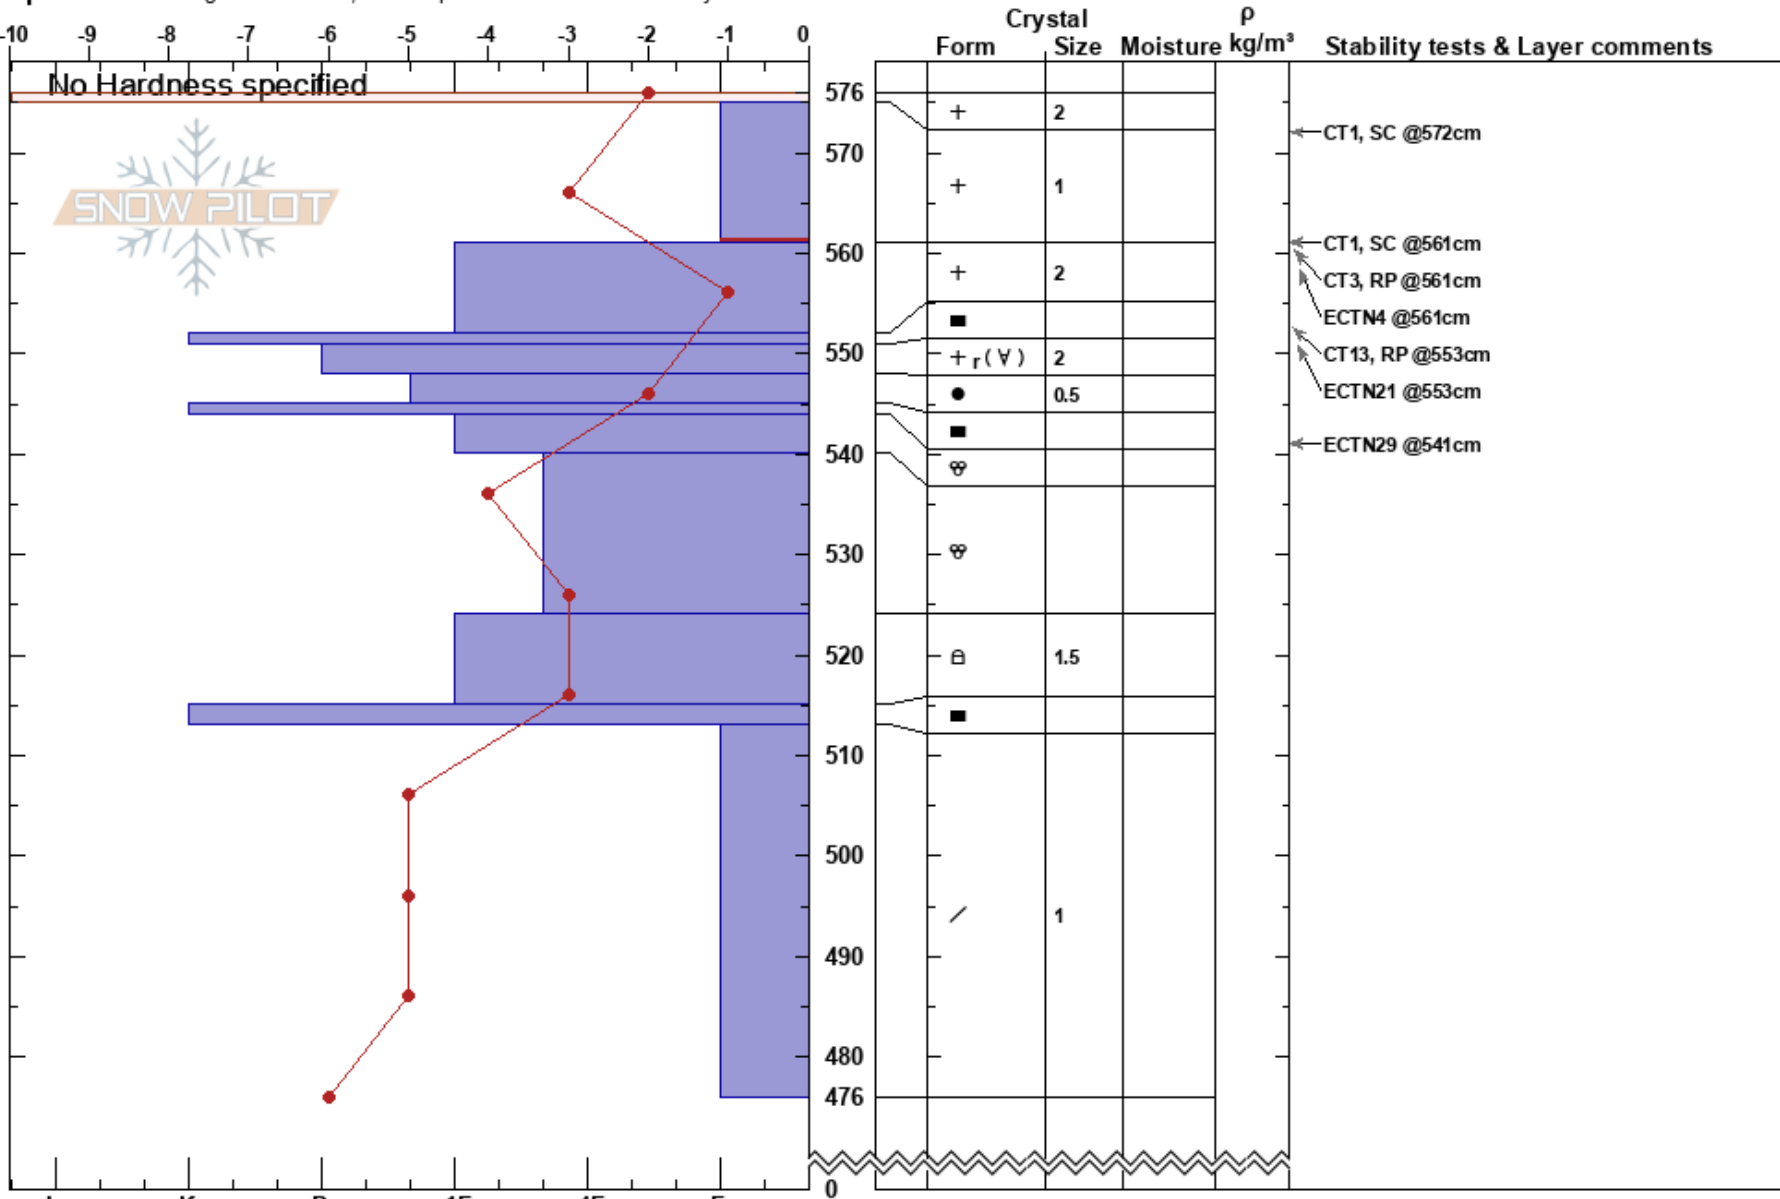

Hooters
Sierra Nevada
CA
Elevation: 8860 ft
Aspect: 90°

Zakary Johnston
03/11/2023 - 9:00am
Co-ord:
Slope Angle: 40°
Wind Loading: yes

Stability:
Air Temperature: -3°C
Sky Cover: X
Precipitation: S2
Wind: SW Moderate

HS:576
575-561cm: Problematic layer

Specifics: Pit dug in a Ski Area; Pit is representative of backcountry

Notes: atmospheric river rain/warm snow on existing cold snow storm slab