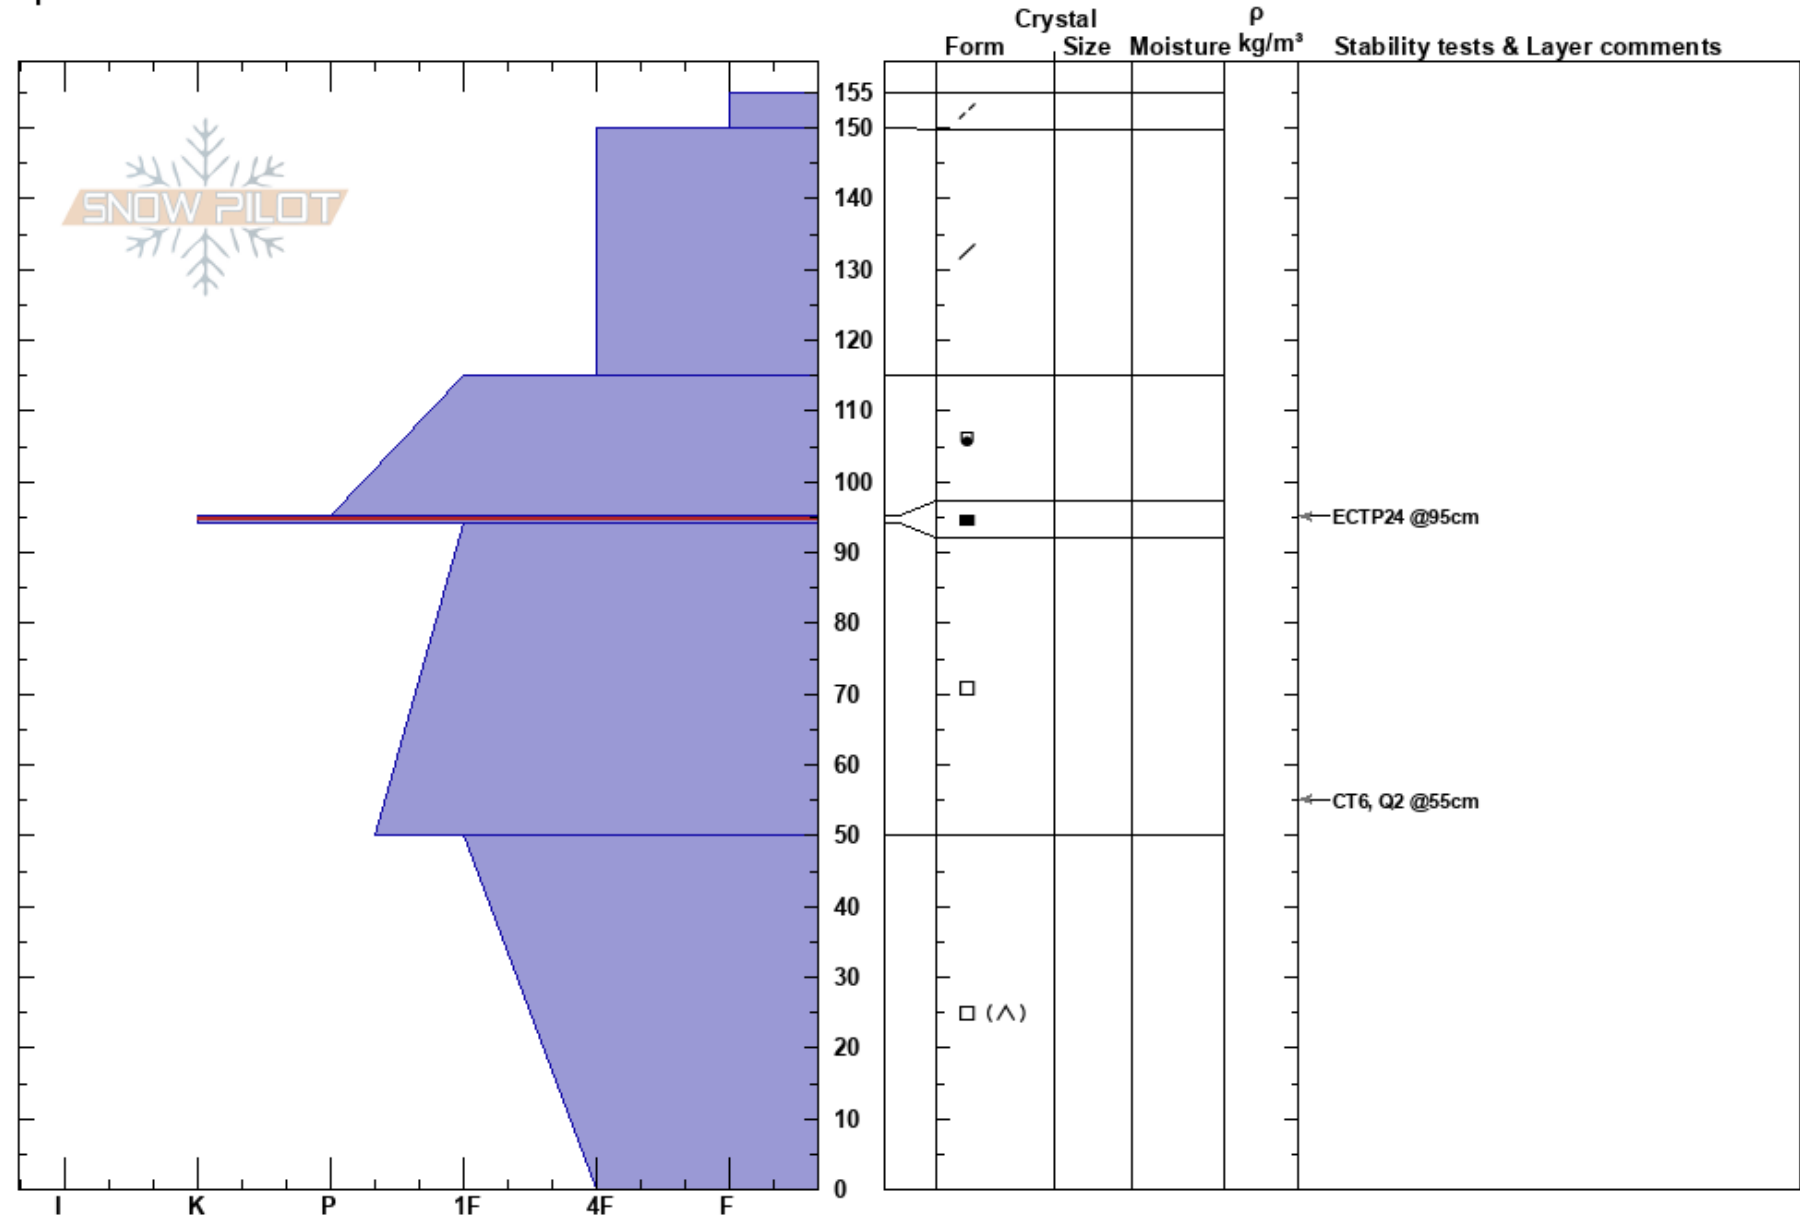

2023-03-12
 Mosquito Range
 CO
 Elevation: 12080 ft
 Aspect: 140°
 Specifics:

Thomas Beatty
 03/12/2023 - 11:28am
 Co-ord: 39.20683N, -106.16056W
 Slope Angle: 16°
 Wind Loading: yes

Stability:
 Air Temperature:
 Sky Cover: OVC
 Precipitation: S-1
 Wind: SE Moderate

HS: 155 Layer Notes:
 95-94cm: Problematic layer

Notes: The wind was already building a lip on the top edge of the pit by the time we made it around to doing an ECT.