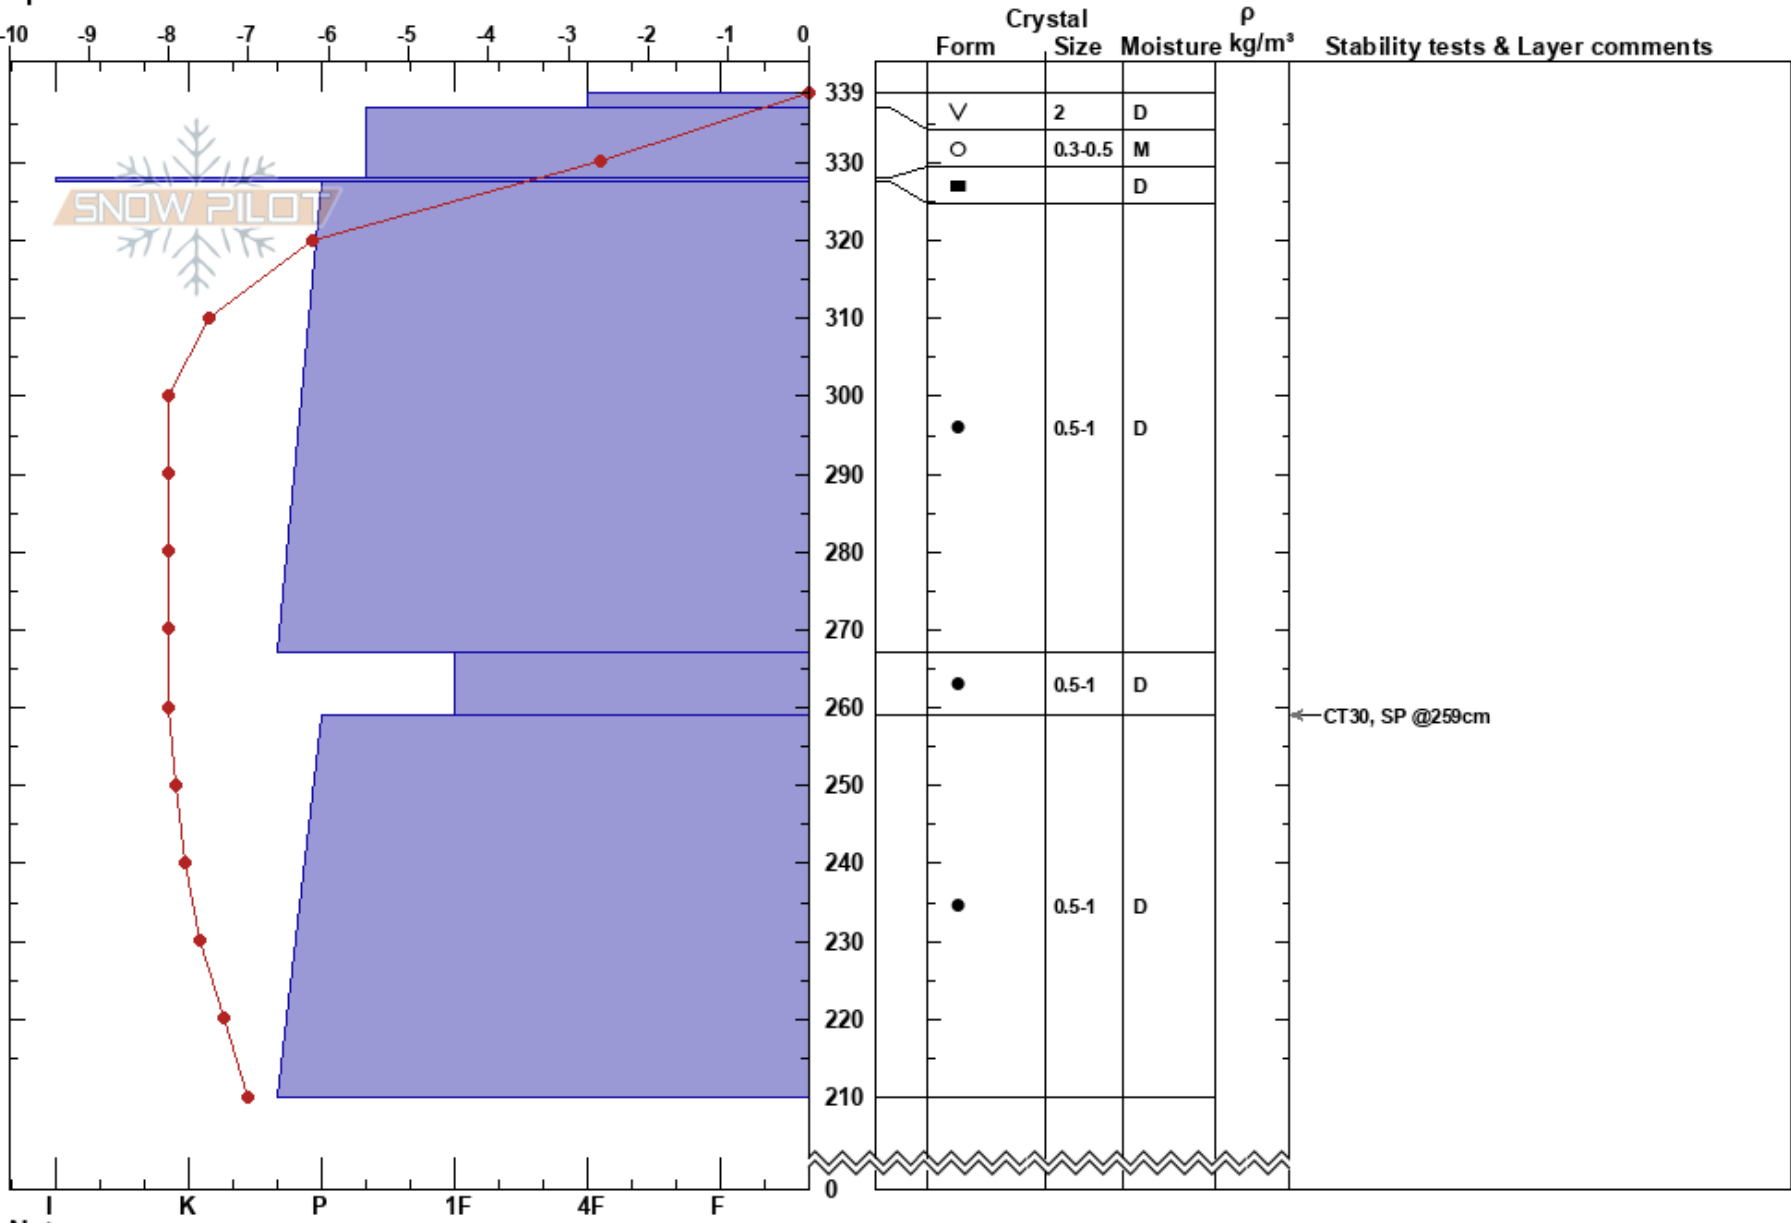

Kumroch AvPath3D
 Kamchatka
 Russia
 Elevation: 730 m
 Aspect: S
 Specifics:

Aleksey Kvasnikov
 13/03/2023 - 16:00
 Co-ord: 55.71219N, 161.27359E
 Slope Angle: 33°
 Wind Loading:

Stability: Very Good HS:339 Layer Notes:
 Air Temperature: 0°C PF: 2 267-259cm: Problematic layer
 Sky Cover: SCT
 Precipitation: NO
 Wind: Calm