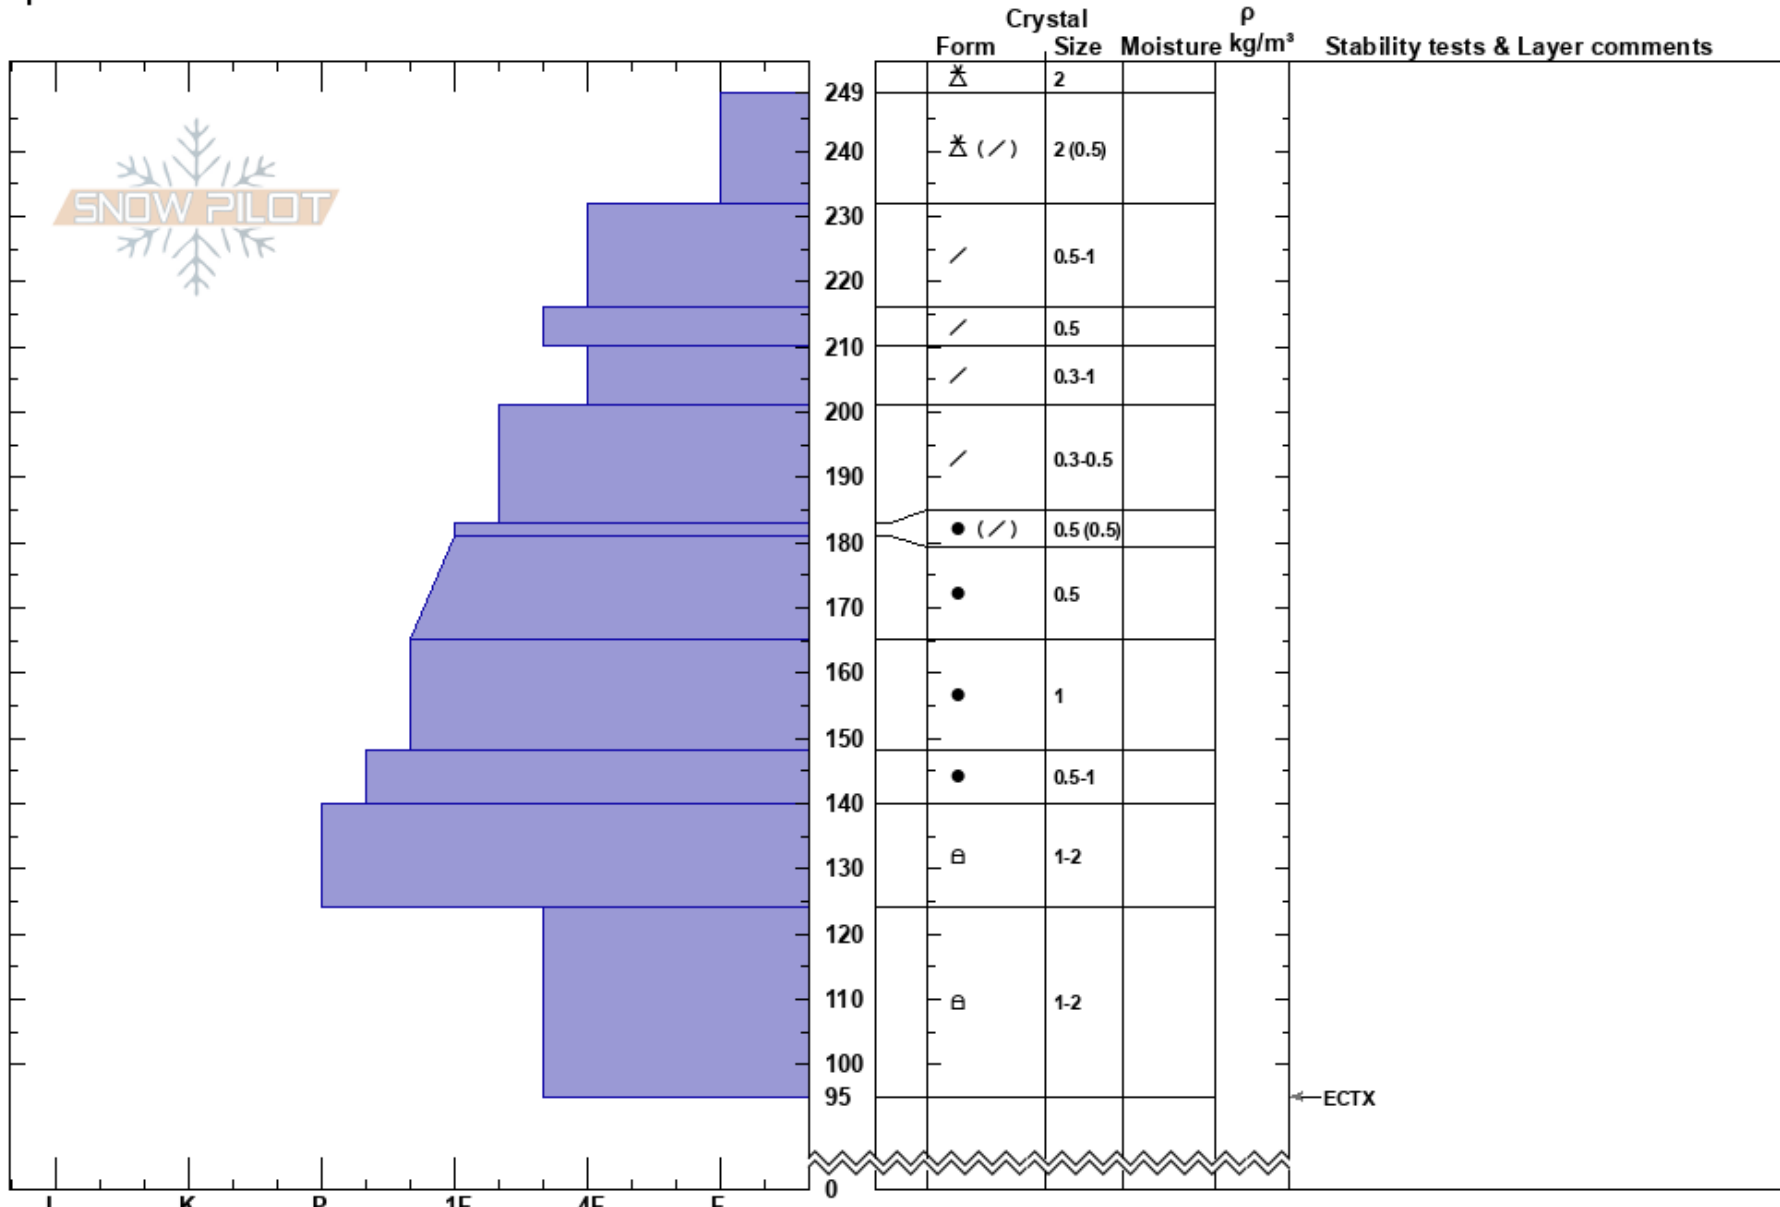

Big Cat 3
 Uinta Range
 UT
 Elevation: 9500 ft
 Aspect: 39°
 Specifics:

Trevor Katz
 03/12/2023 - 1:10pm
 Co-ord: 40.81903N, -111.08184W
 Slope Angle: 33°
 Wind Loading: no

Stability:
 Air Temperature:
 Sky Cover: OVC
 Precipitation: S-1
 Wind: NW Light Breeze

HS:249

Layer Notes:

Notes: