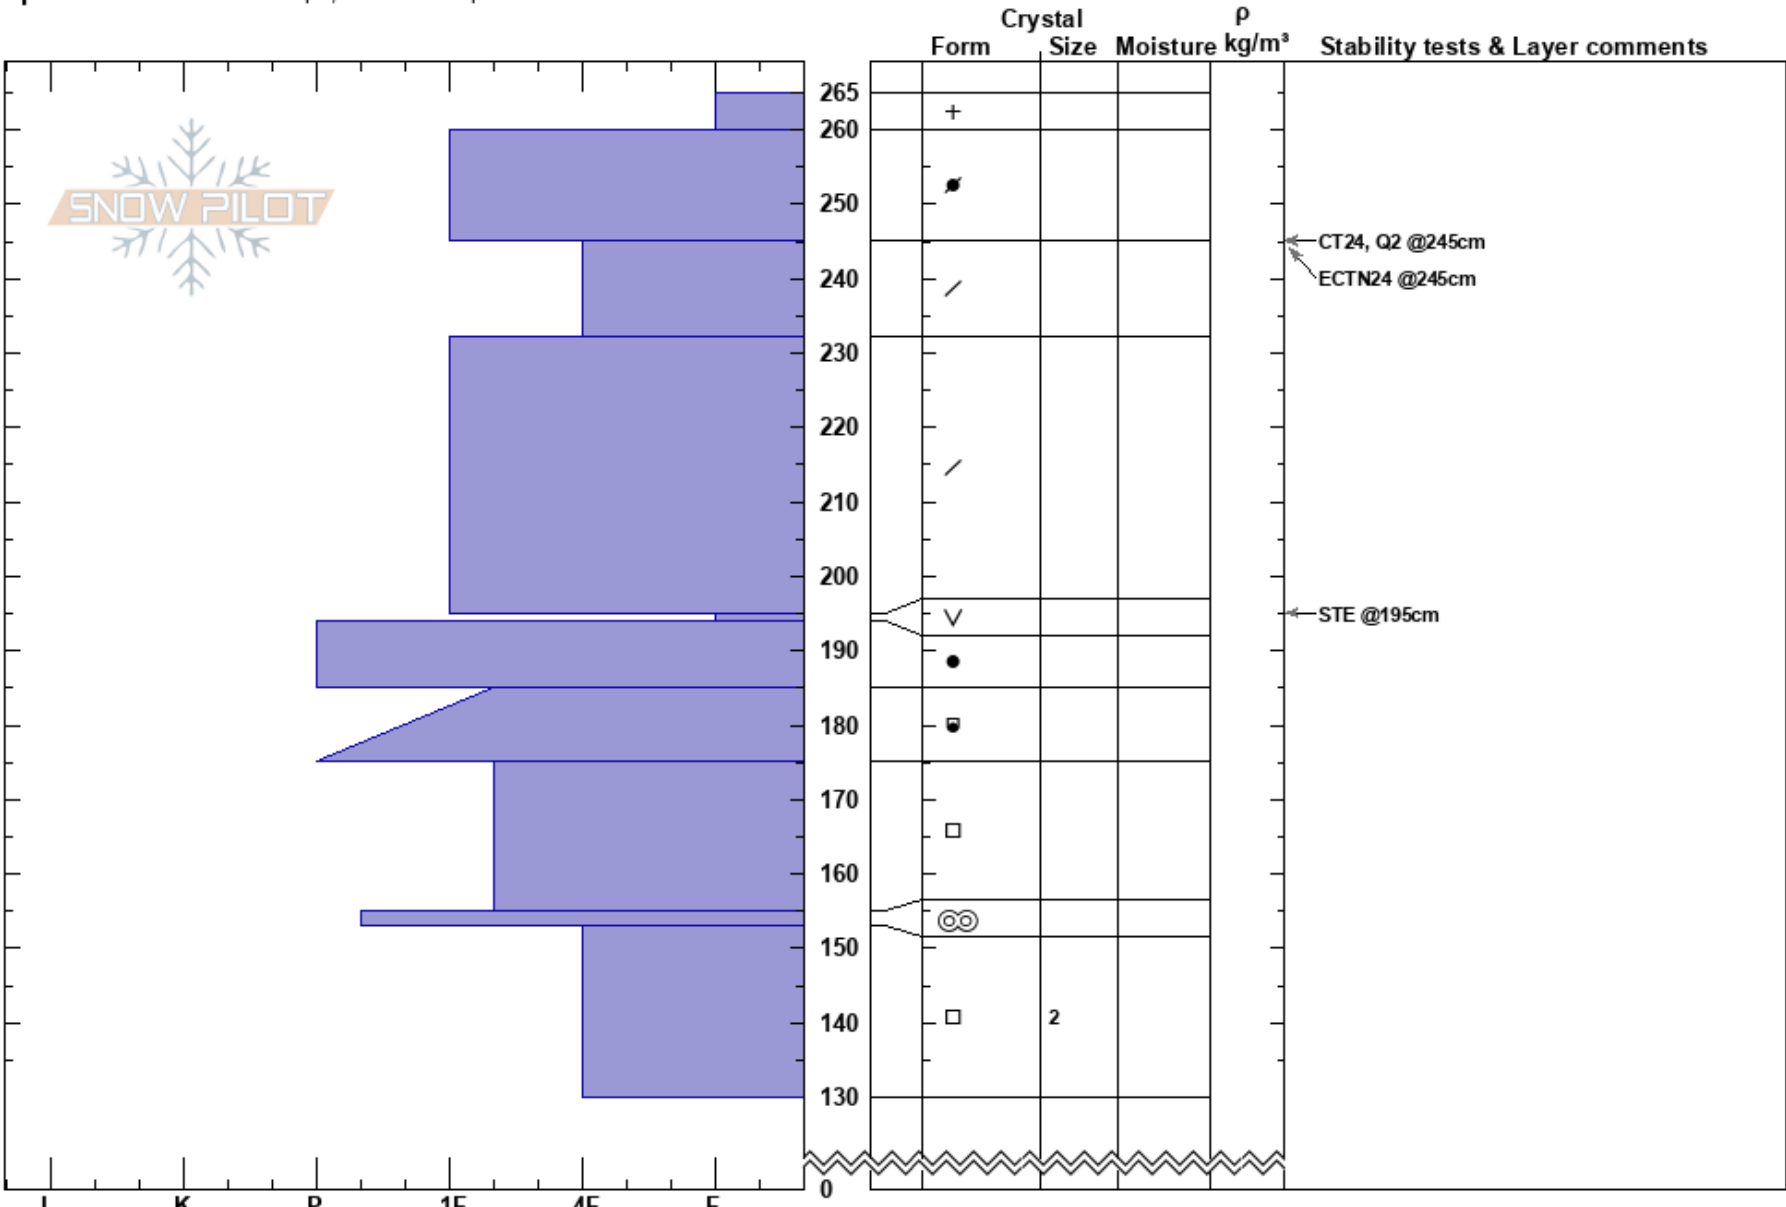

MCS Glades  
 Mores Creek  
 ID  
 Elevation: 7193 ft  
 Aspect: 51°  
 Specifics: Ski tracks on slope; We skied slope

Jackson Negri  
 03/12/2023 - 12:11pm  
 Co-ord: 43.94362N, -115.67315W  
 Slope Angle: 24°  
 Wind Loading: previous

Stability: **HS:265**  
 Air Temperature: 195-194cm: Problematic layer  
 Sky Cover: BKN  
 Precipitation: NO  
 Wind: S Calm

Notes: