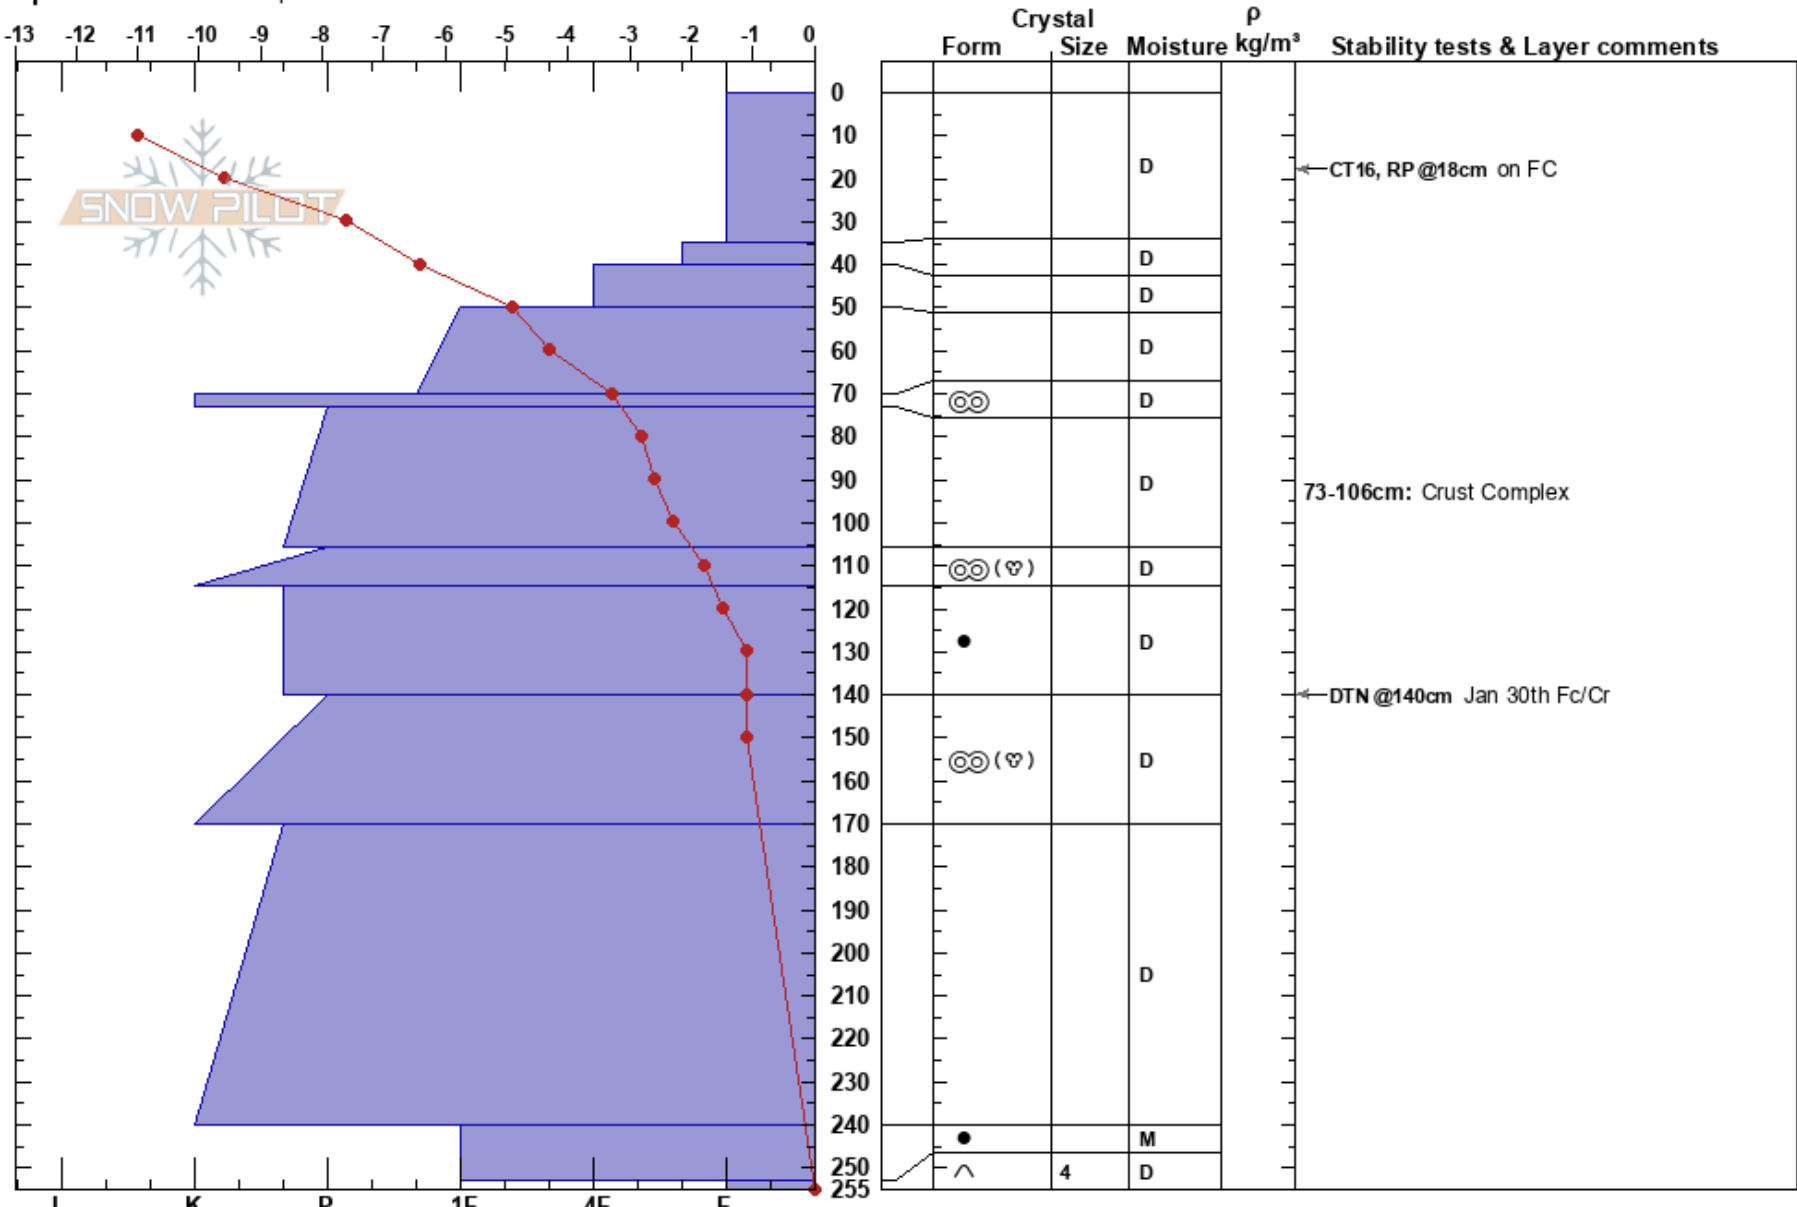

Apache Full profile
 Snip
 BC
 Elevation: 570 m
 Aspect: NW
 Specifics: We skied slope

KSM MTN Safety
 12/03/2023 - 13:30
 Co-ord: 09V 370661E 6281644N
 Slope Angle: 33°
 Wind Loading: previous

Stability: Good HS:255
 Air Temperature: -6.6°C PF: 35 73-106cm: Crust Complex
 Sky Cover: SCT PS: 15
 Precipitation: NO
 Wind: NE Light Breeze

Notes: Easterly wind Sheltered, representative of surrounding avalanche paths