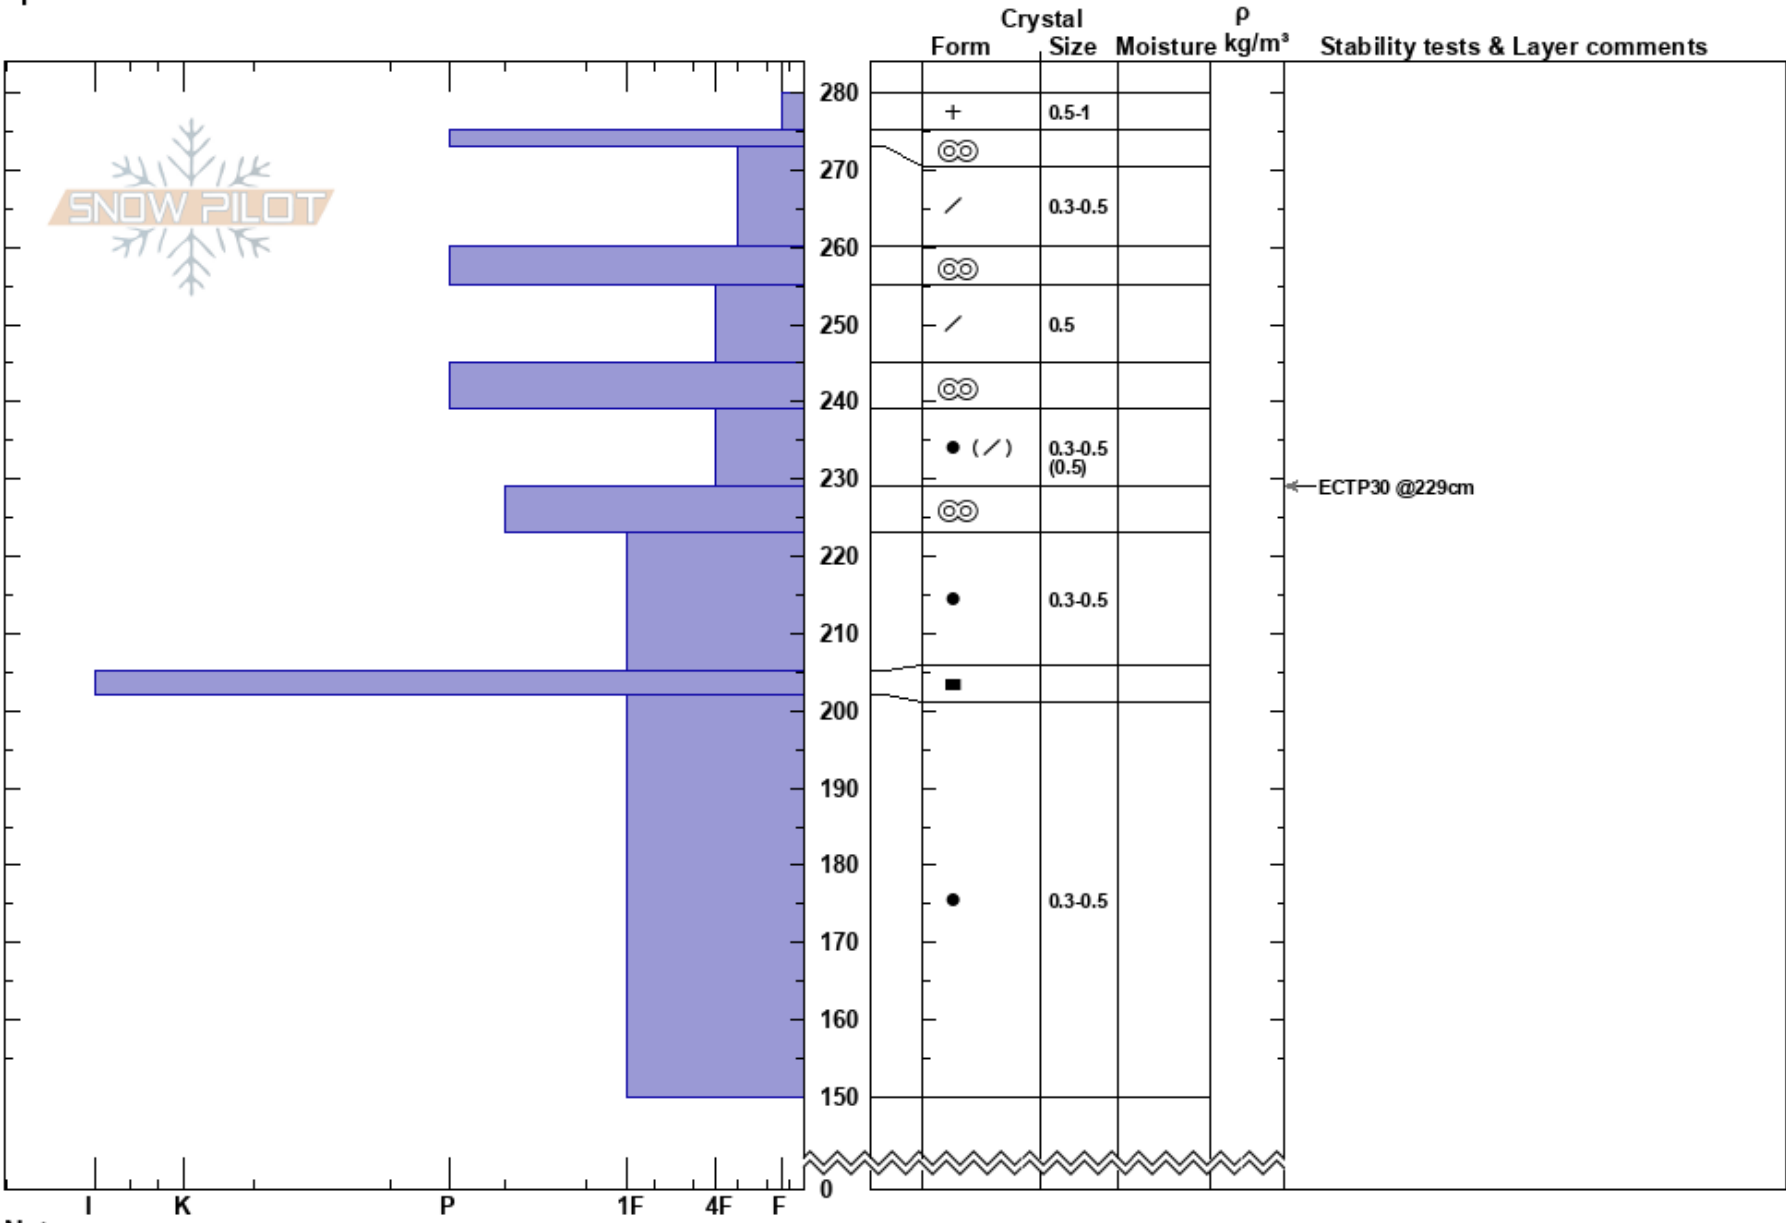

Rabbit Ears Pass W  
 Rabbit Ears Pass  
 CO  
 Elevation: 9880 ft  
 Aspect: W  
 Specifics:

Austin DiVesta  
 03/12/2023 - 11:00am  
 Co-ord: 40.35360N, -106.69026W  
 Slope Angle: 26°  
 Wind Loading:

Stability:  
 Air Temperature:  
 Sky Cover: OVC  
 Precipitation: S1  
 Wind: Calm

HS:280

Layer Notes:

Notes: