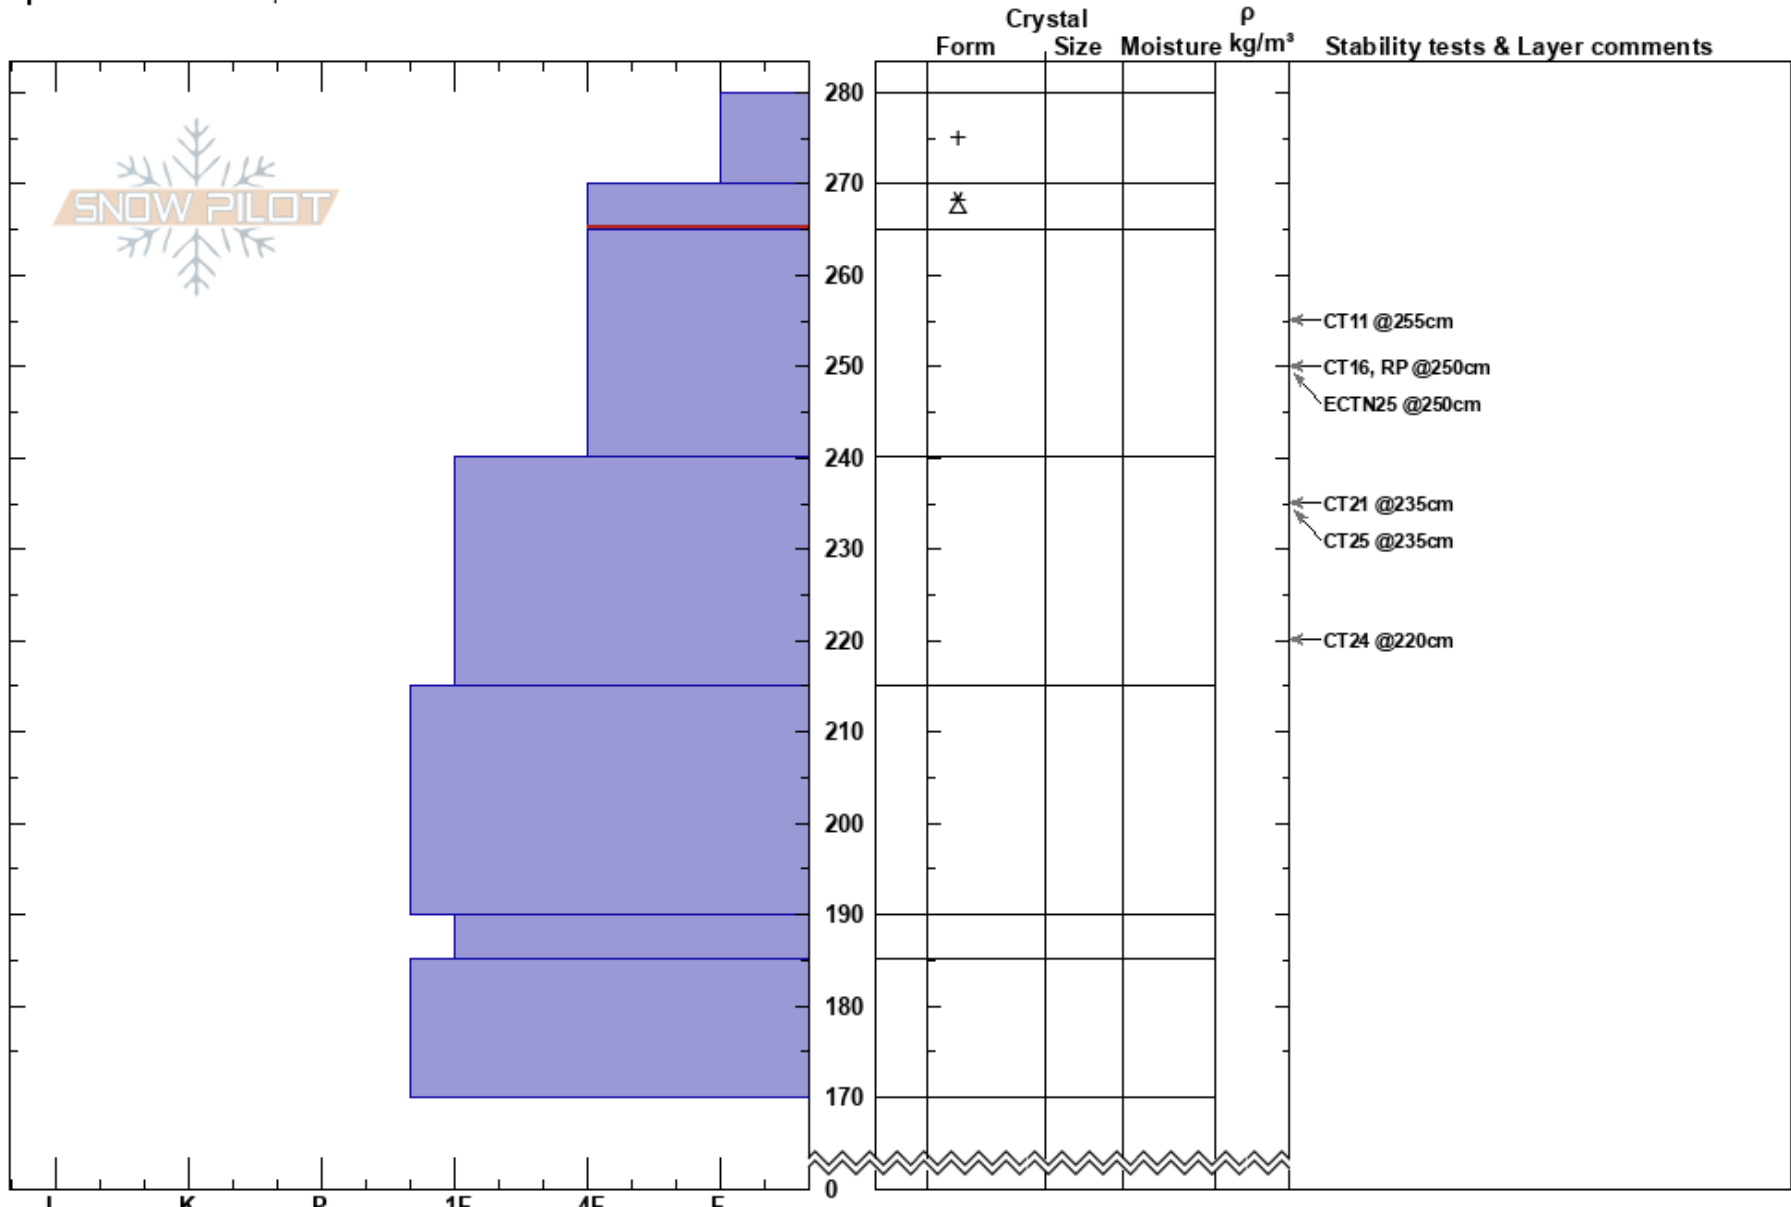

porcupine  
 Wasatch Range  
 UT  
 Elevation: 2654 m  
 Aspect: N  
 Specifics: We skied slope

Marissa Popp  
 03/12/2023 - 12:30pm  
 Co-ord:  
 Slope Angle: 10°  
 Wind Loading:

Stability: Very Good HS:280  
 Air Temperature: -3°C  
 Sky Cover: OVC  
 Precipitation: NO  
 Wind: Calm  
 270-265cm: Problematic layer