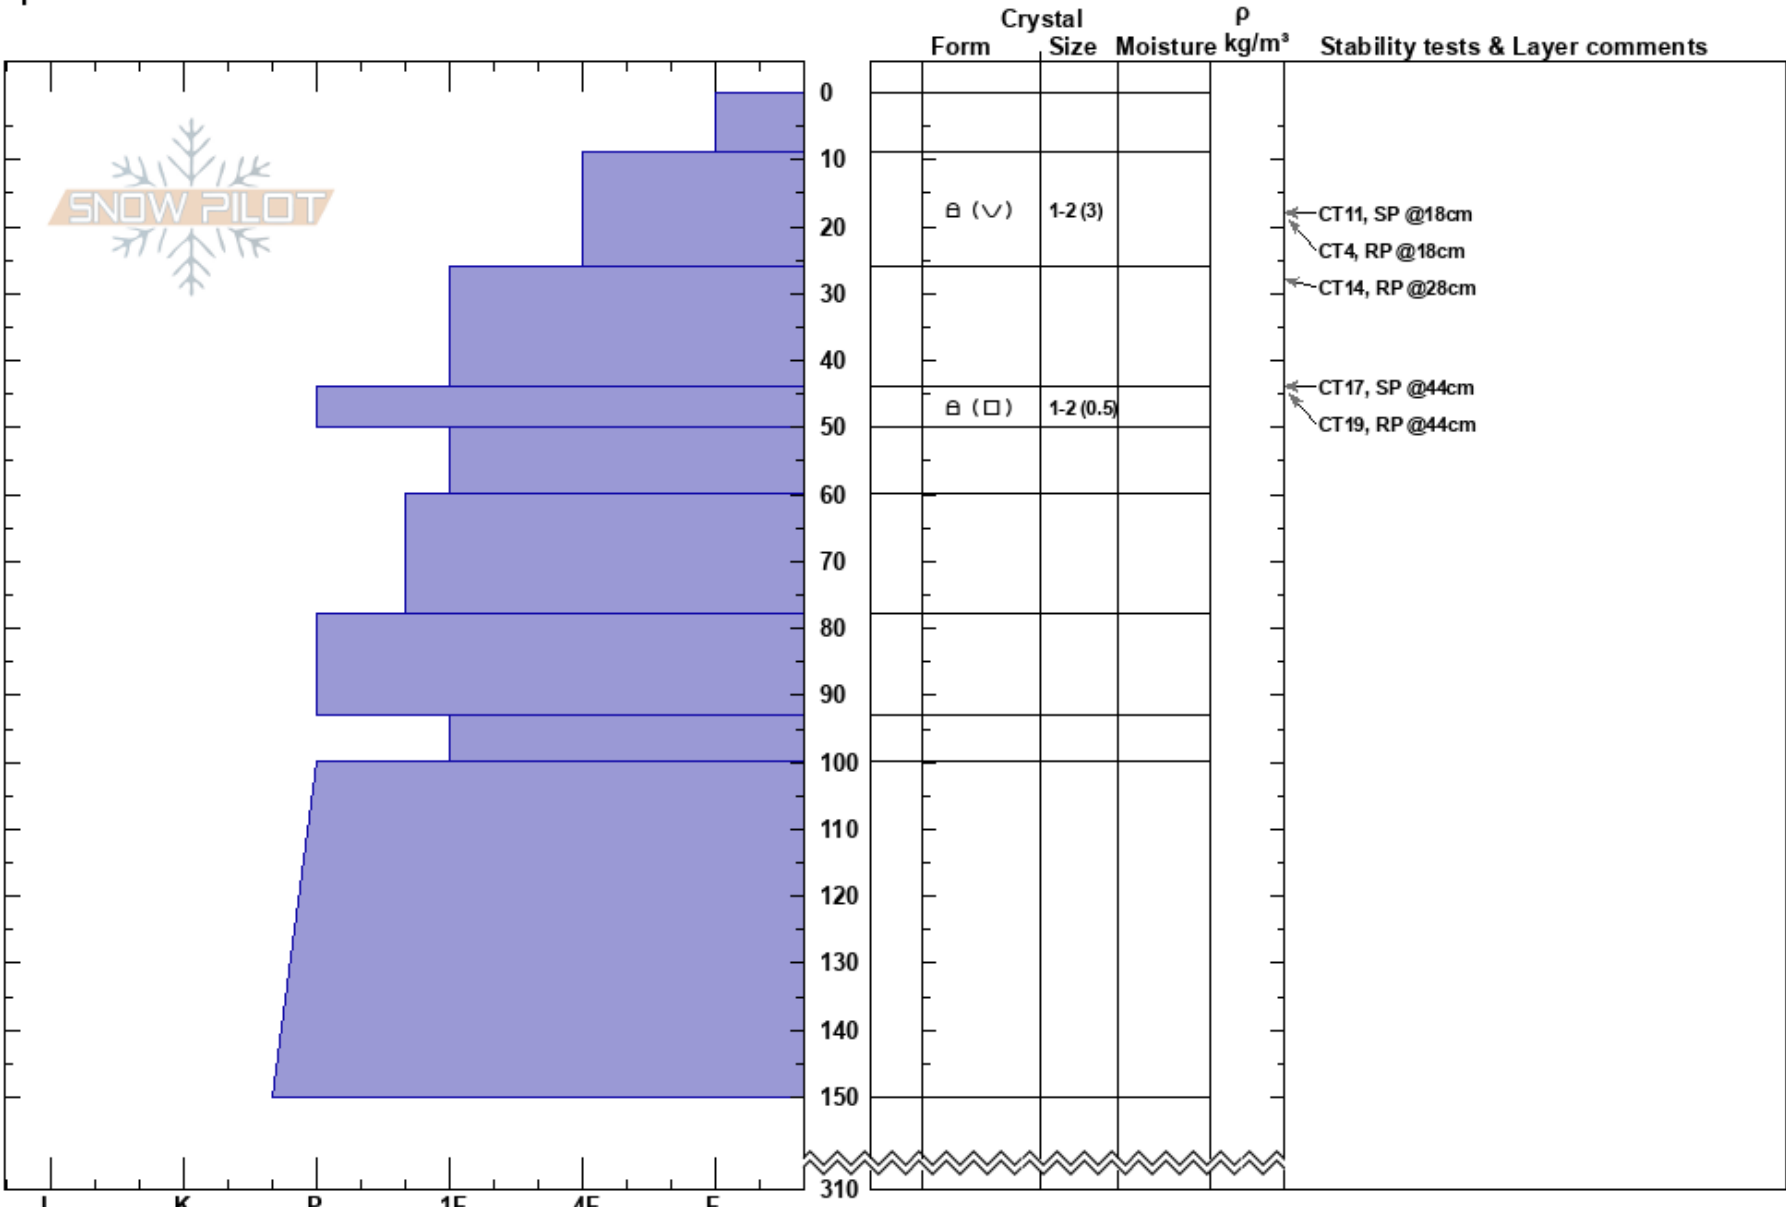

Hail Cesar Trees High  
 Monashee  
 BC  
 Elevation: 1995 m  
 Aspect: N  
 Specifics:

Mustang Powder  
 12/03/2023 - 12:00  
 Co-ord:  
 Slope Angle: 30°  
 Wind Loading: no

Stability:  
 Air Temperature: -6.1°C PF: 40 26-44cm: Problematic layer  
 Sky Cover: SCT  
 Precipitation: NO  
 Wind: SW Light Breeze

HS:310

Layer Notes:

Notes: Open glades, scattered trees BTL/TL