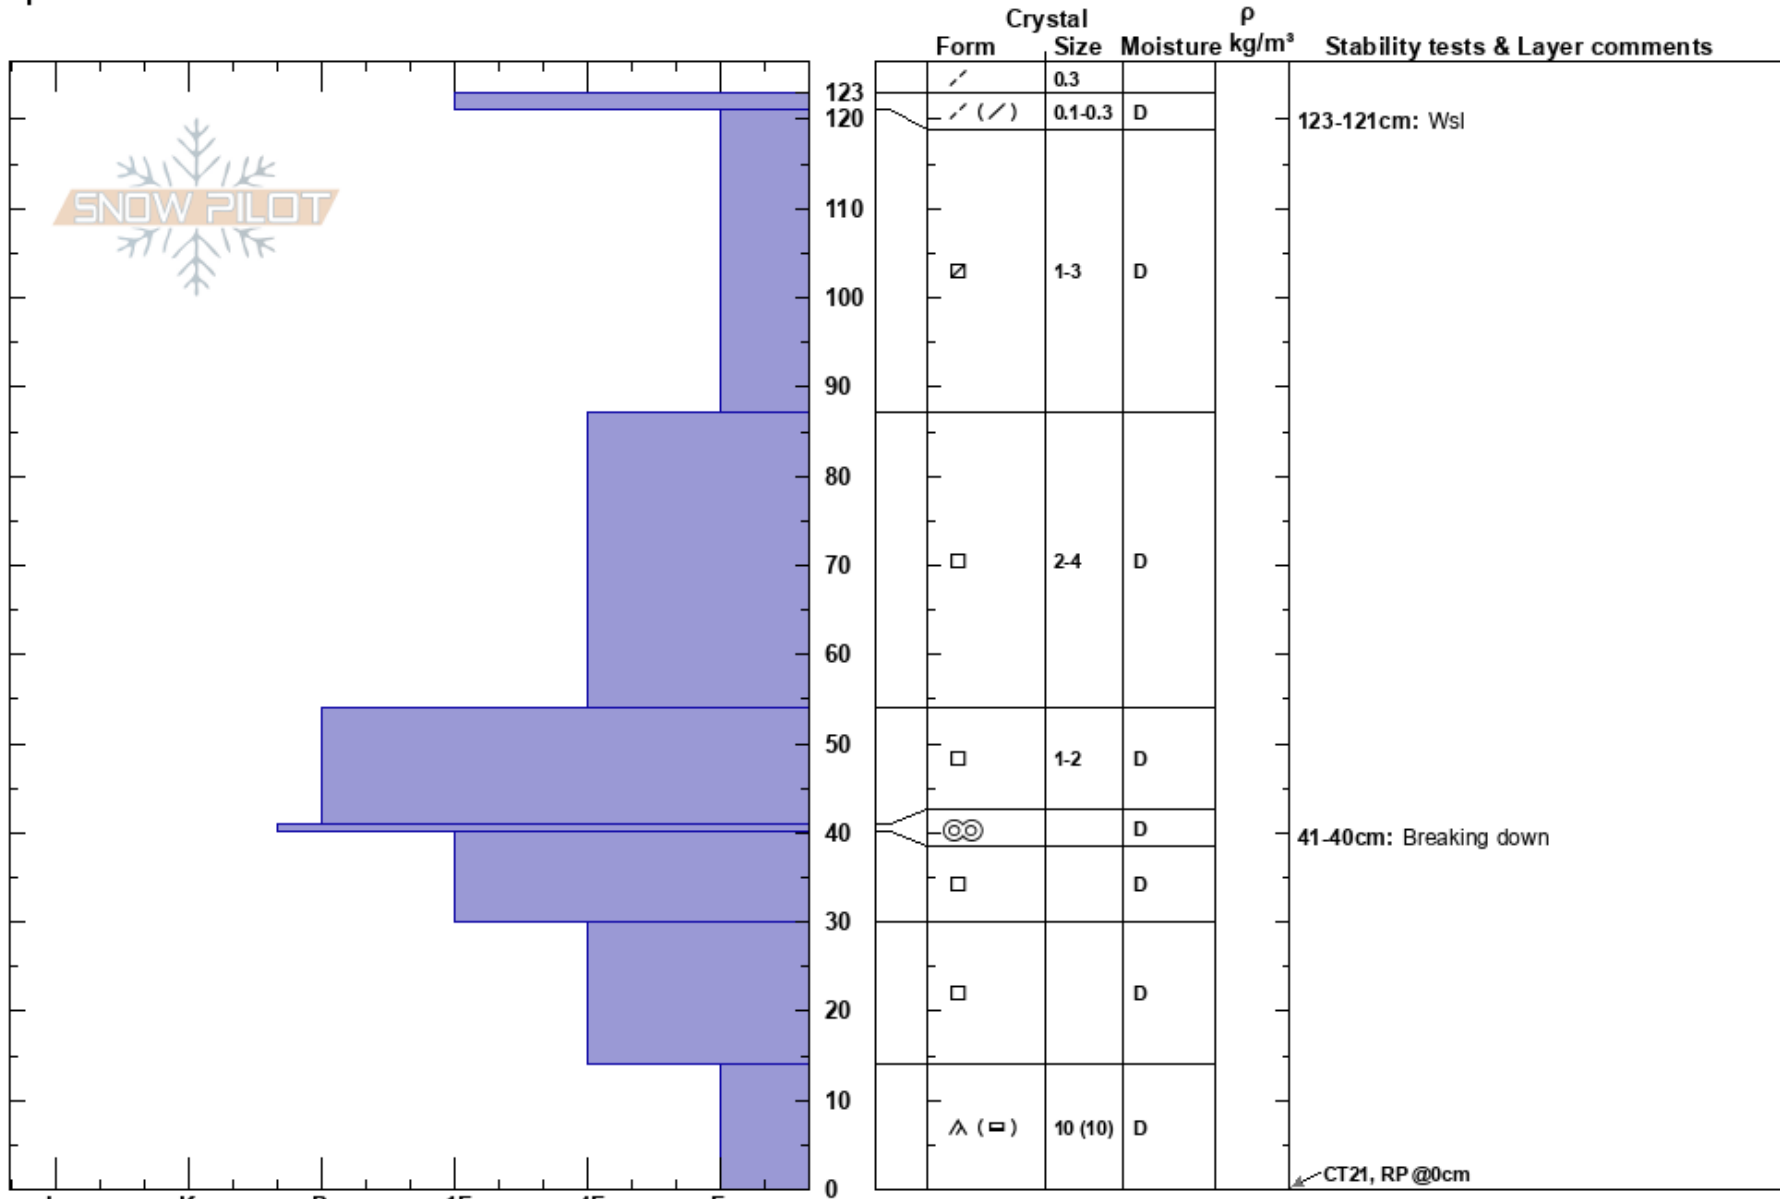

230312 Path 1.4 TK L

Karsten von Hoesslin

12/03/2023 - 14:23

Stability:

HS: 123

Layer Notes:

NW Territory

Co-ord: 61.55946N, -124.81428E

Air Temperature:

PF: 60 123-121cm: Wsl

41-40cm: Breaking down

Elevation: 890 m

Slope Angle: 37°

Sky Cover: CLR

Precipitation: NO

Aspect: W

Wind Loading:

Wind: Calm

Specifics:

CT21, RP @0cm

Notes: Pit dug on right side in mid-track on Left side of slope with evidence of wind loading. Talus ground, larger rock slabs, small shrubs, small conifers.