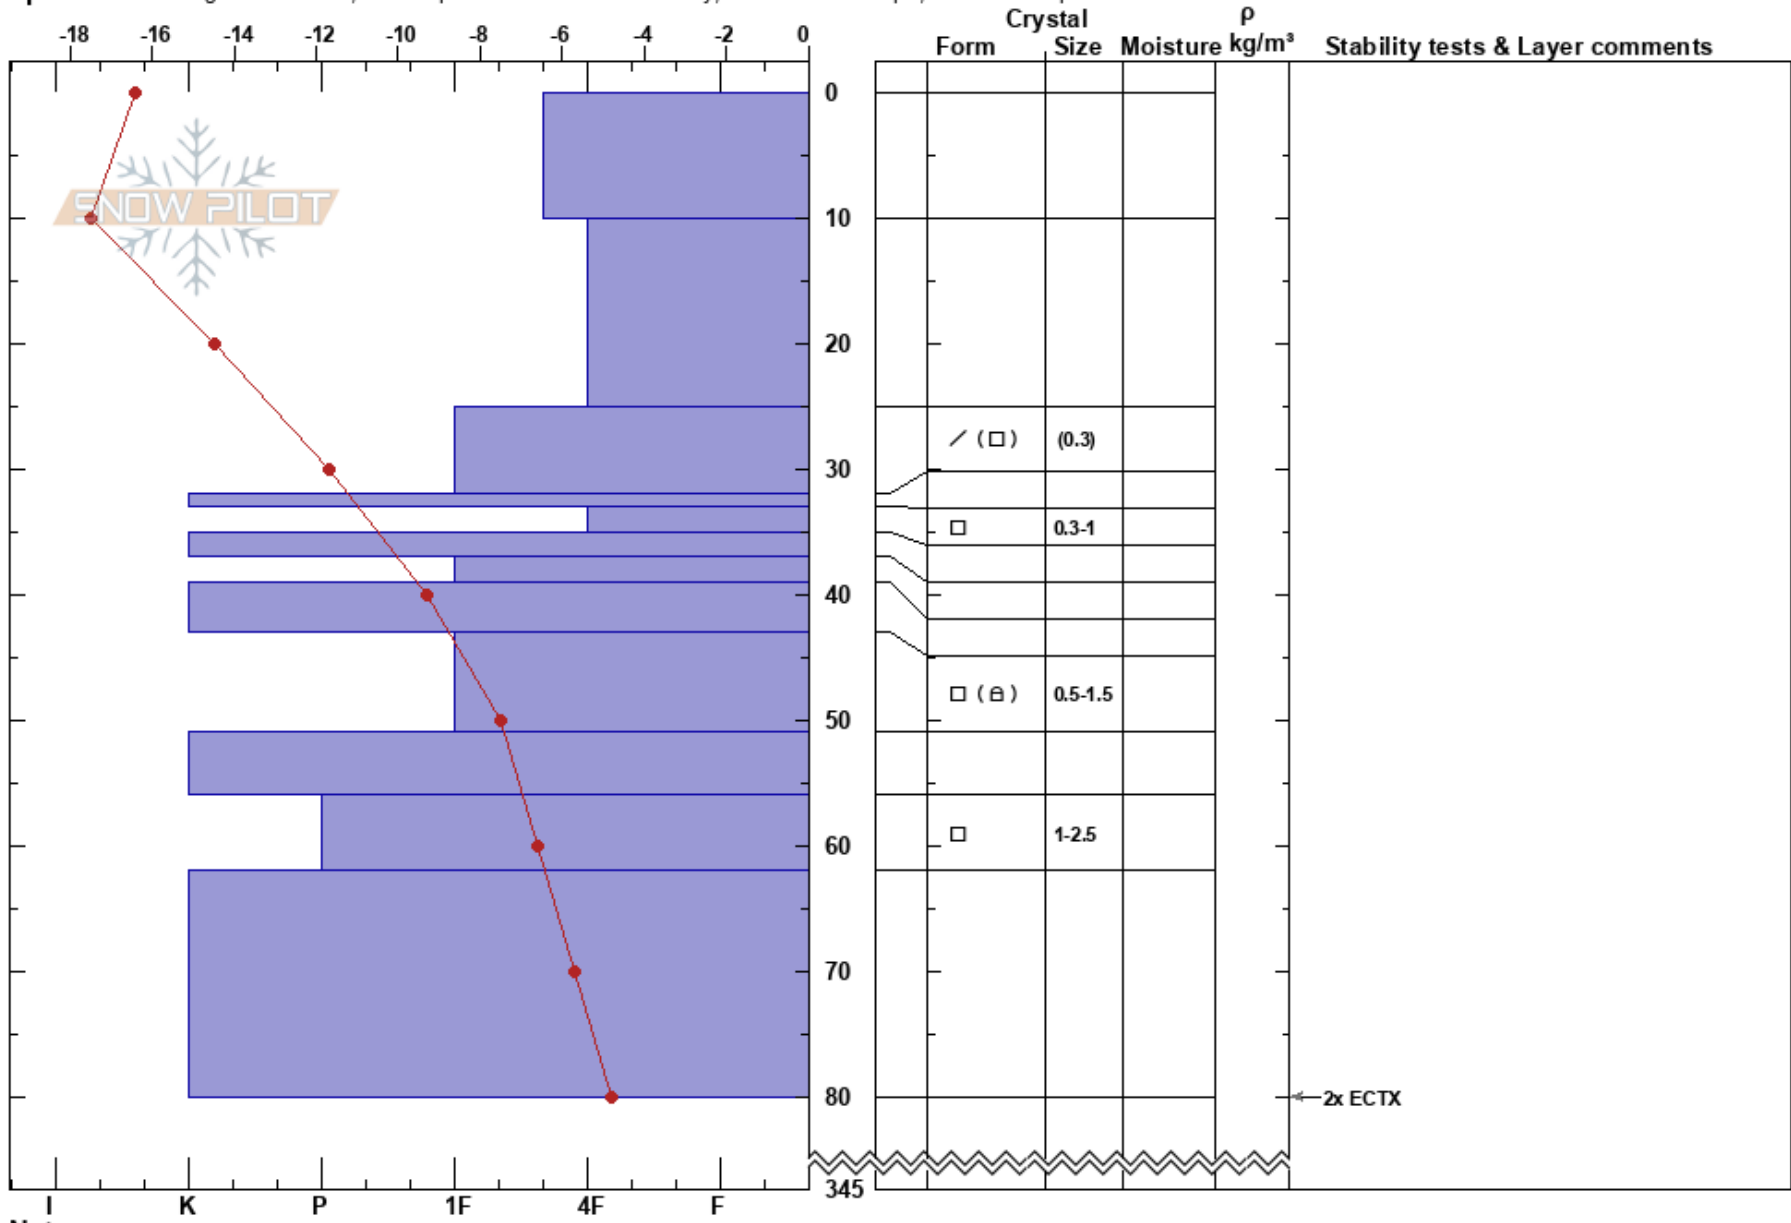

Hliðarfjall UTS 21
 Tröllaskagi
 Iceland
 Elevation: 1000 m
 Aspect:

David Stöckel
 12/03/2023 - 10:35
 Co-ord: 65.66291N, -18.25461W
 Slope Angle:
 Wind Loading: previous

Stability: Fair
 Air Temperature: -16.9°C
 Sky Cover: SCT
 Precipitation: NO
 Wind: N Calm
 HS:345
 PF: 0
 PS: 0
 32-33cm: Problematic layer

Specifics: Pit dug in a Ski Area; Pit is representative of backcountry; Ski tracks on slope; We skied slope

Notes: