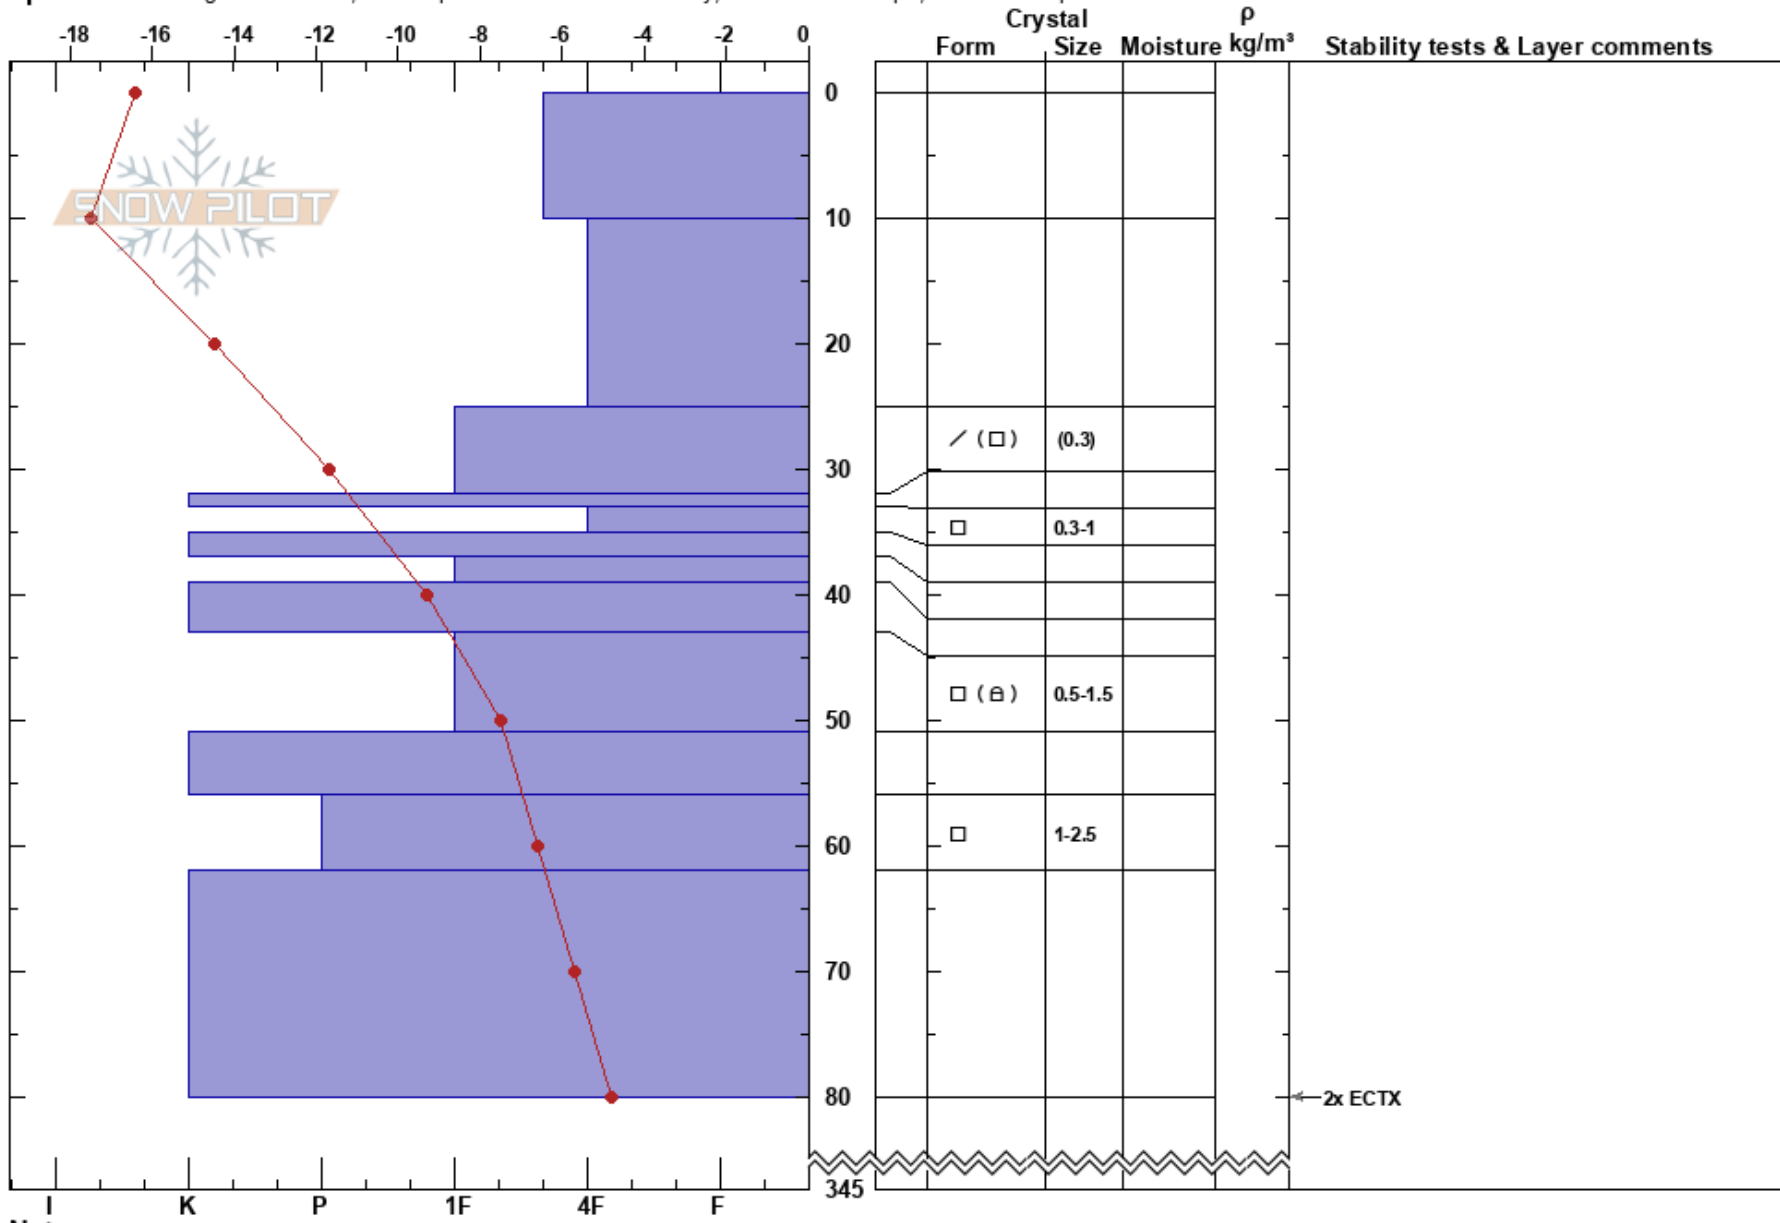

Hliðarfjall UTS 21
 Tröllaskagi
 Iceland
 Elevation: 1000 m
 Aspect:

David Stöckel
 12/03/2023 - 10:35
 Co-ord: 65.66291N, -18.25461W
 Slope Angle:
 Wind Loading: previous

Stability: Fair
 Air Temperature: -16.9°C
 Sky Cover: SCT
 Precipitation: NO
 Wind: N Calm
 HS:345
 PF: 0
 PS: 0
 32-33cm: Problematic layer

Specifics: Pit dug in a Ski Area; Pit is representative of backcountry; Ski tracks on slope; We skied slope

Notes: